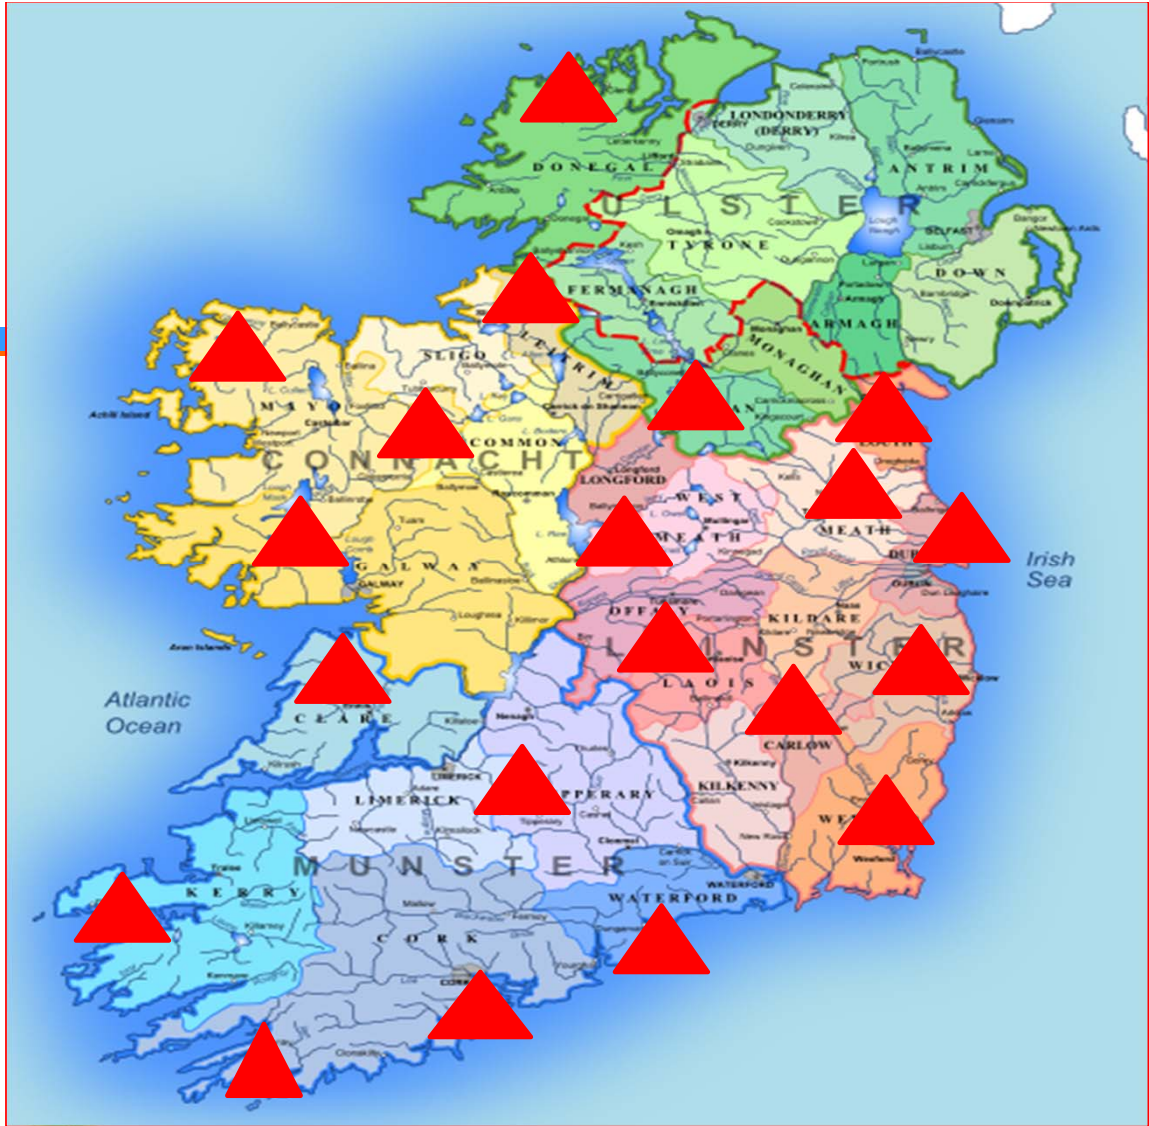

- HQ in Phoenix Park (No Fly)
- Based in Counties
- Limited budgets

Cosaint Shibhialta - Civil Defence

Craft in Service

Cosaint Shibhialta - Civil Defence

Cosaint Shíbhialta - Civil Defence

Types of Operations