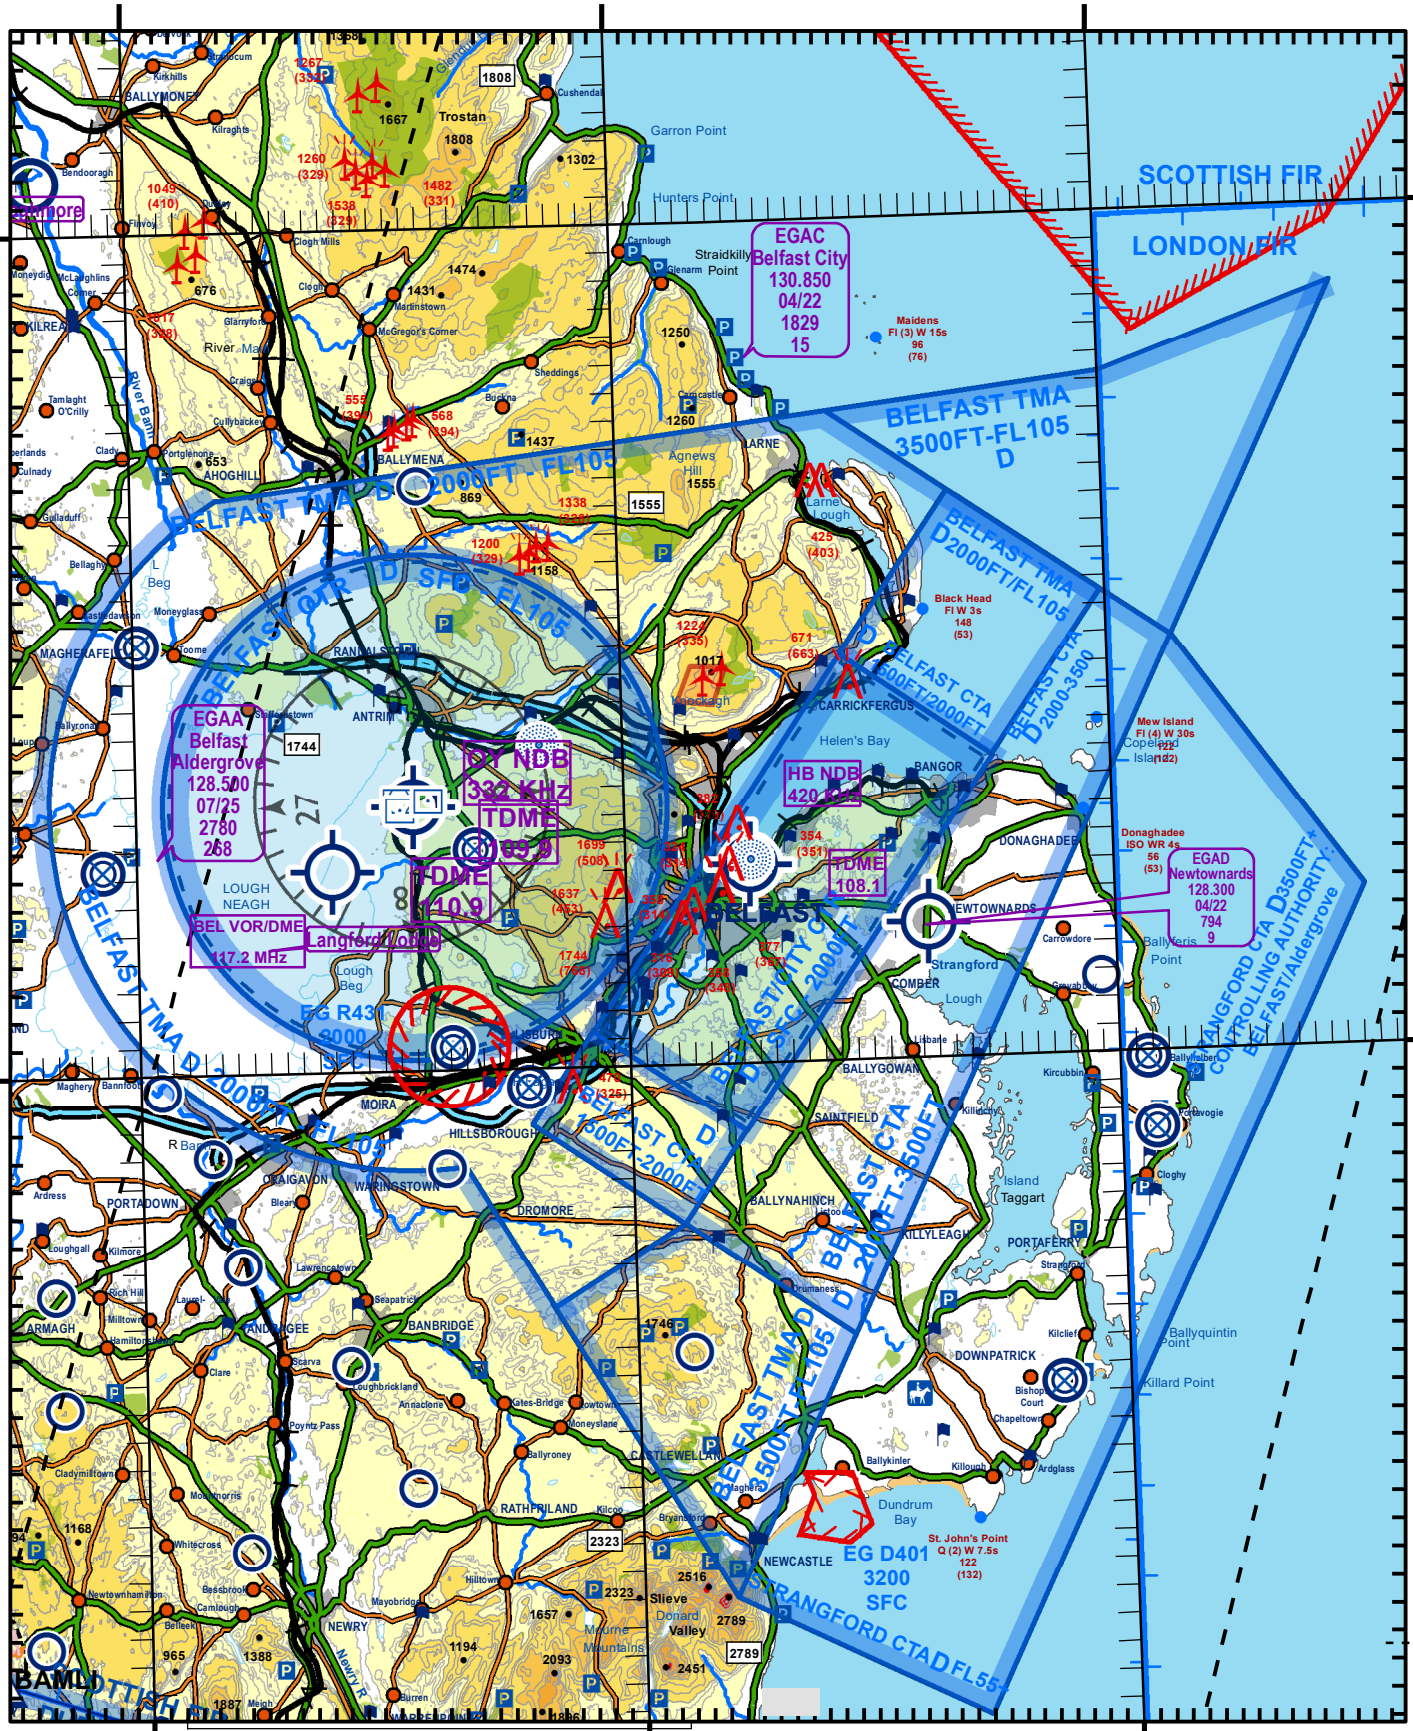

HAND AMENDMENTS/CHANGES TO VFR CHARTS BELFAST TMA CLASS D AIRSPACE

6°30'0"W

6°0'0"W

5°30'0"W

55°0'0"N

55°0'0"N

54°0'0"N

54°0'0"N

6°30'0"W

6°0'0"W

5°30'0"W

BELFAST TMA SHOULD READ CLASS D AIRSPACE