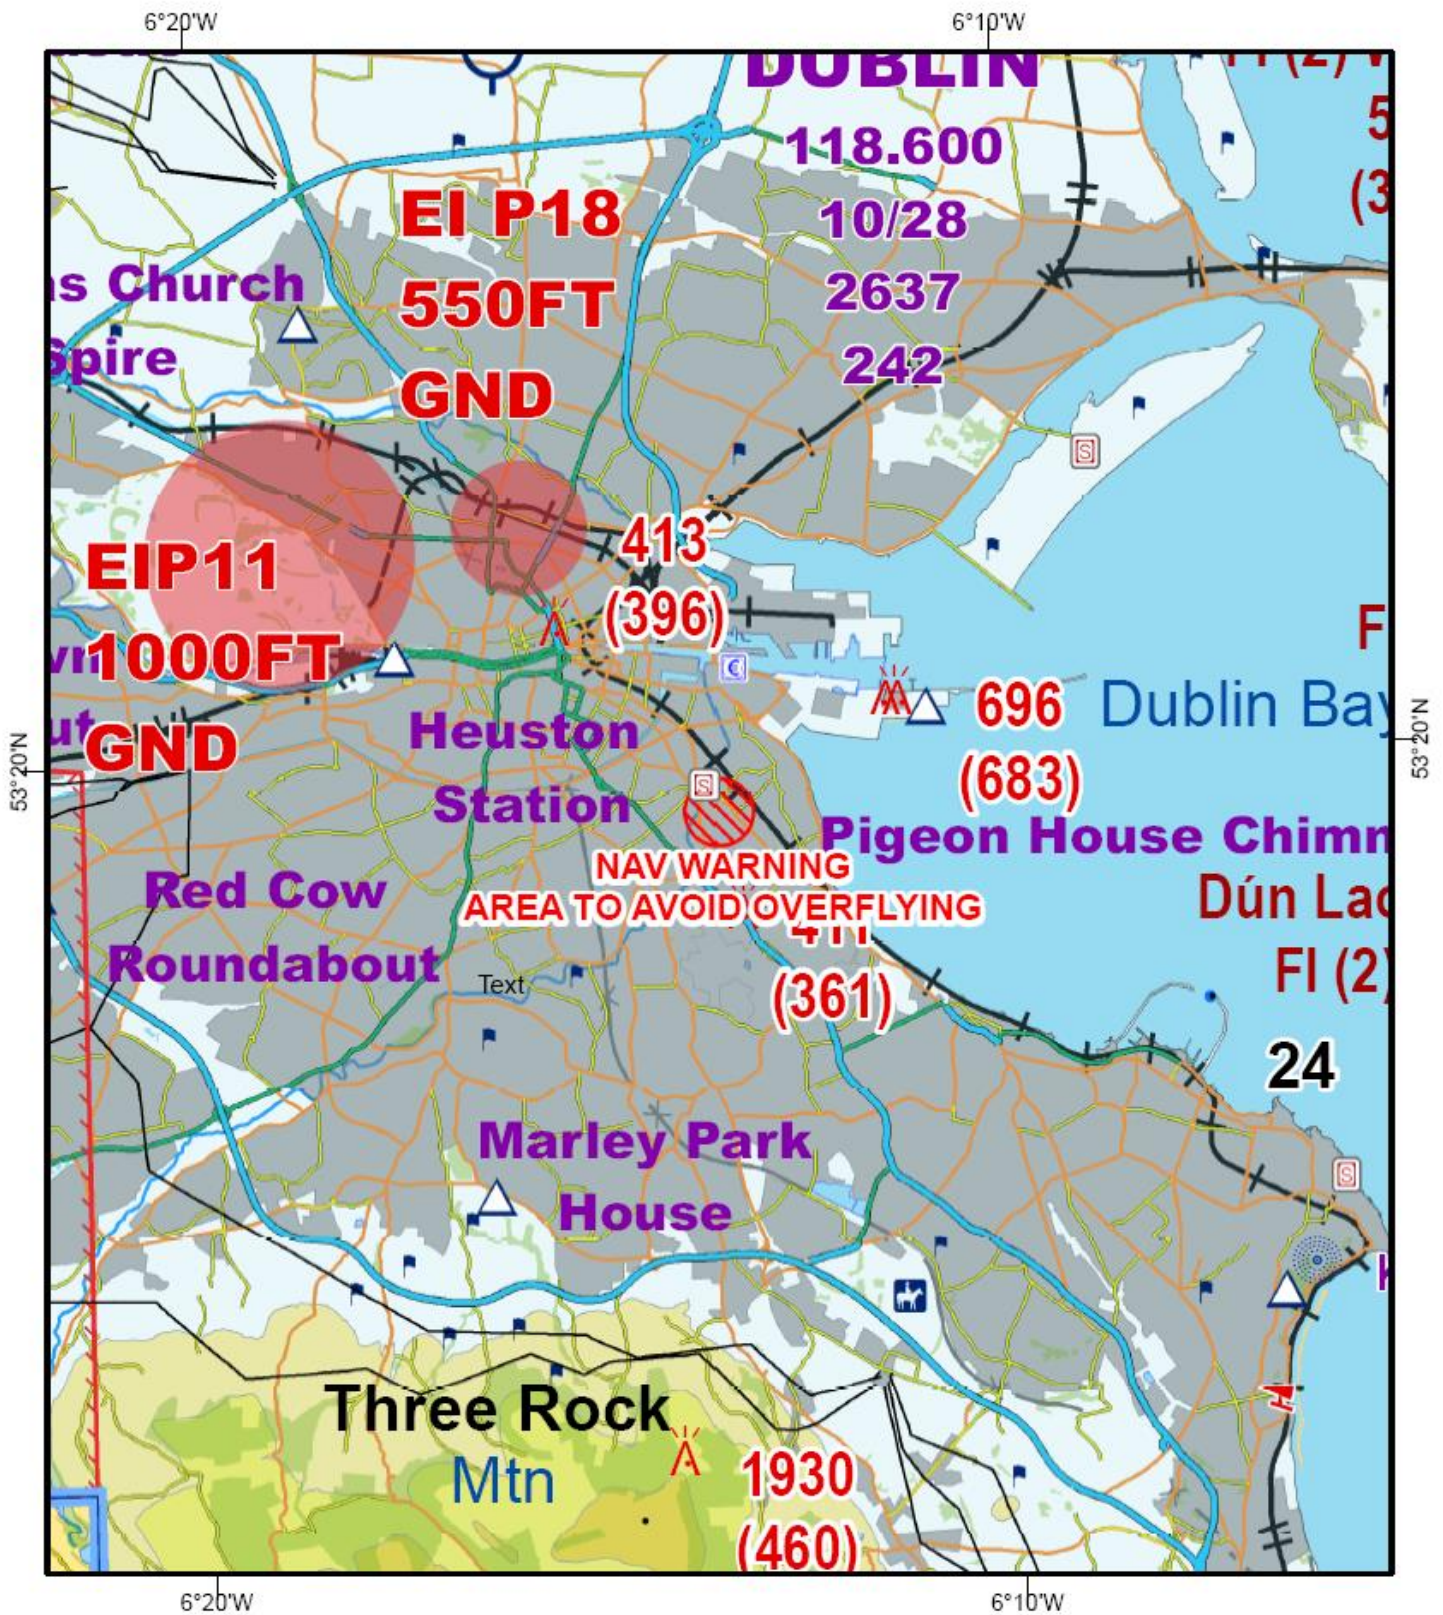

IRELAND
SAFETY REGULATION DIVISION
IRISH AVIATION AUTHORITY
THE TIMES BUILDING
11-12 D'OLIER STREET
DUBLIN 2

**NAVIGATIONAL
WARNING
NOTICE**

Navigational Warning:
The Dublin Horse Show
RDS (Royal Dublin Society)
Merrion Road
Ballsbridge
Dublin 4

Please be advised that The Dublin Horse Show will be held at The Royal Dublin Society (RDS), Merrion Road, Ballsbridge, Dublin 4:

DATE: Wednesday 08th August to Sunday 12th August
2018 inclusive

LOCATION: The Royal Dublin Society (RDS)
53°19'36"N, 006°13'42"W

DURATION: 0600 UTC to 2000 UTC daily

The purpose of this Navigational Warning is to request pilots during the normal course of navigation, to avoid overflying The Royal Dublin Society during the time periods as specified above.

A NOTAM will be issued to notify of the Navigational Warning activation.

Navigation Warning - Dublin Horse Show
 Royal Dublin Society (RDS) - Wed 08th - Sun 12th Aug 2018

Navigation Warning Area to Avoid Overflying
 Dublin Horse Show
 Royal Dublin Society (RDS), Ballsbridge,
 Area centered on 53° 19' 36" N, 006° 13' 42" W
 Duration: 0600hrs to 2000hrs UTC daily, Wed 08th - Sun 12th Aug 2018