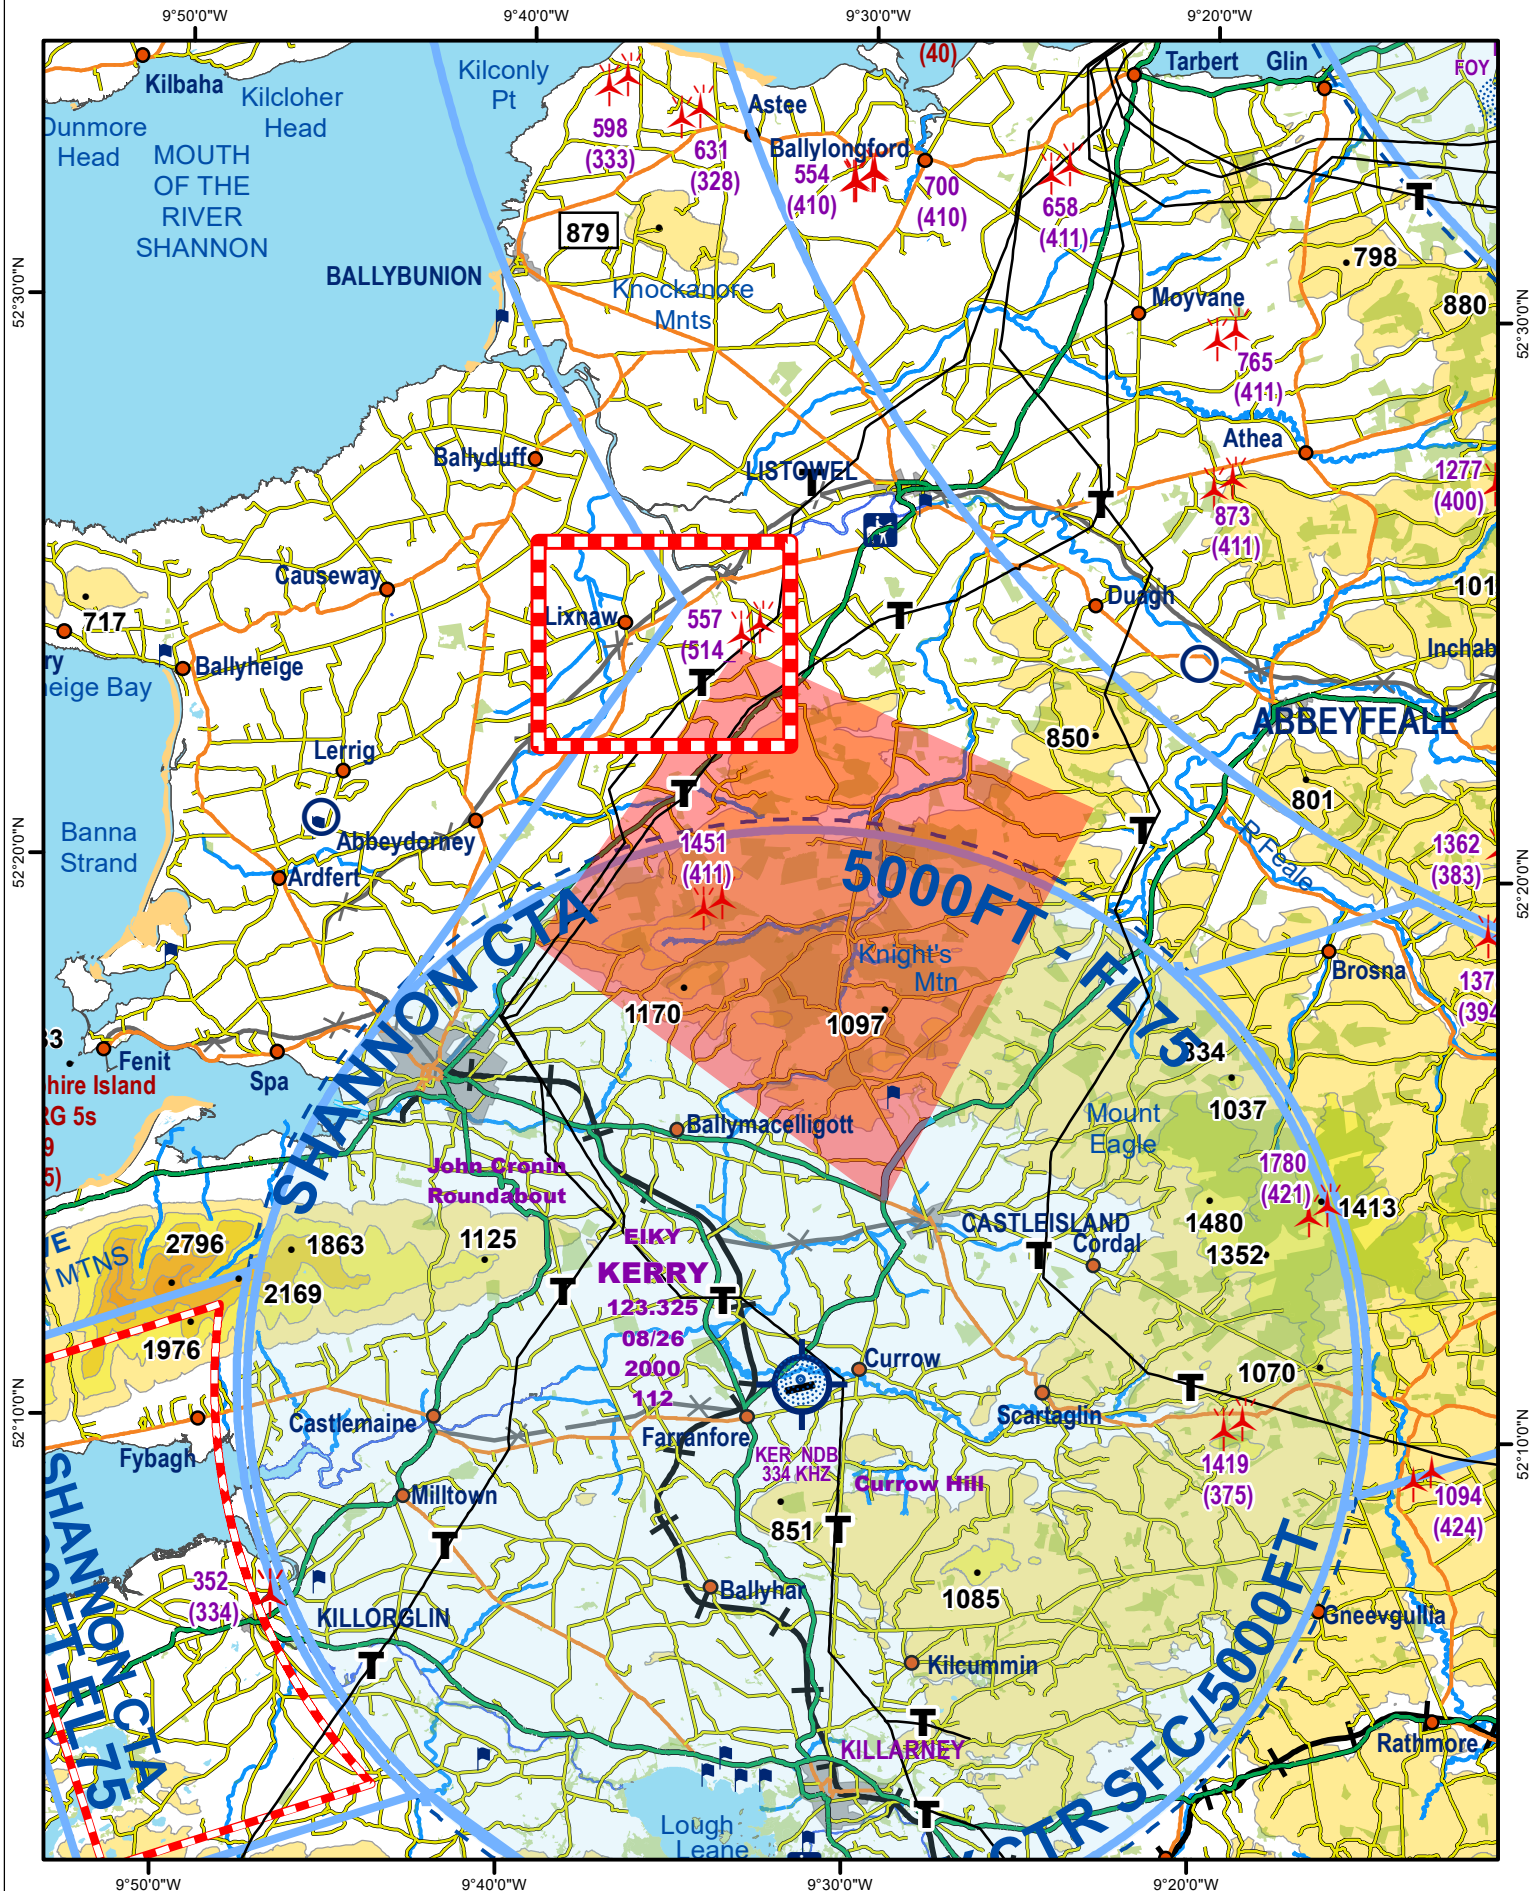

Hand Amendment HA#54: 1:500,000 Ed. 12 & 1:250,000 South Ed. 9 EISN-0479, Kerry, Stacks Mountain Windfarm

N.B. THIS CHART IS FOR INFORMATION PURPOSES ONLY, IT SHALL NOT BE USED FOR NAVIGATION

HA #54--Kerry, Stacks Mountain Windfarm
Position: 52° 24' 07.41" N, 009° 33' 40.61" W
Height: 514ft Elevation: 557ft

1:250,000

[Unique ID: EISN-0479]