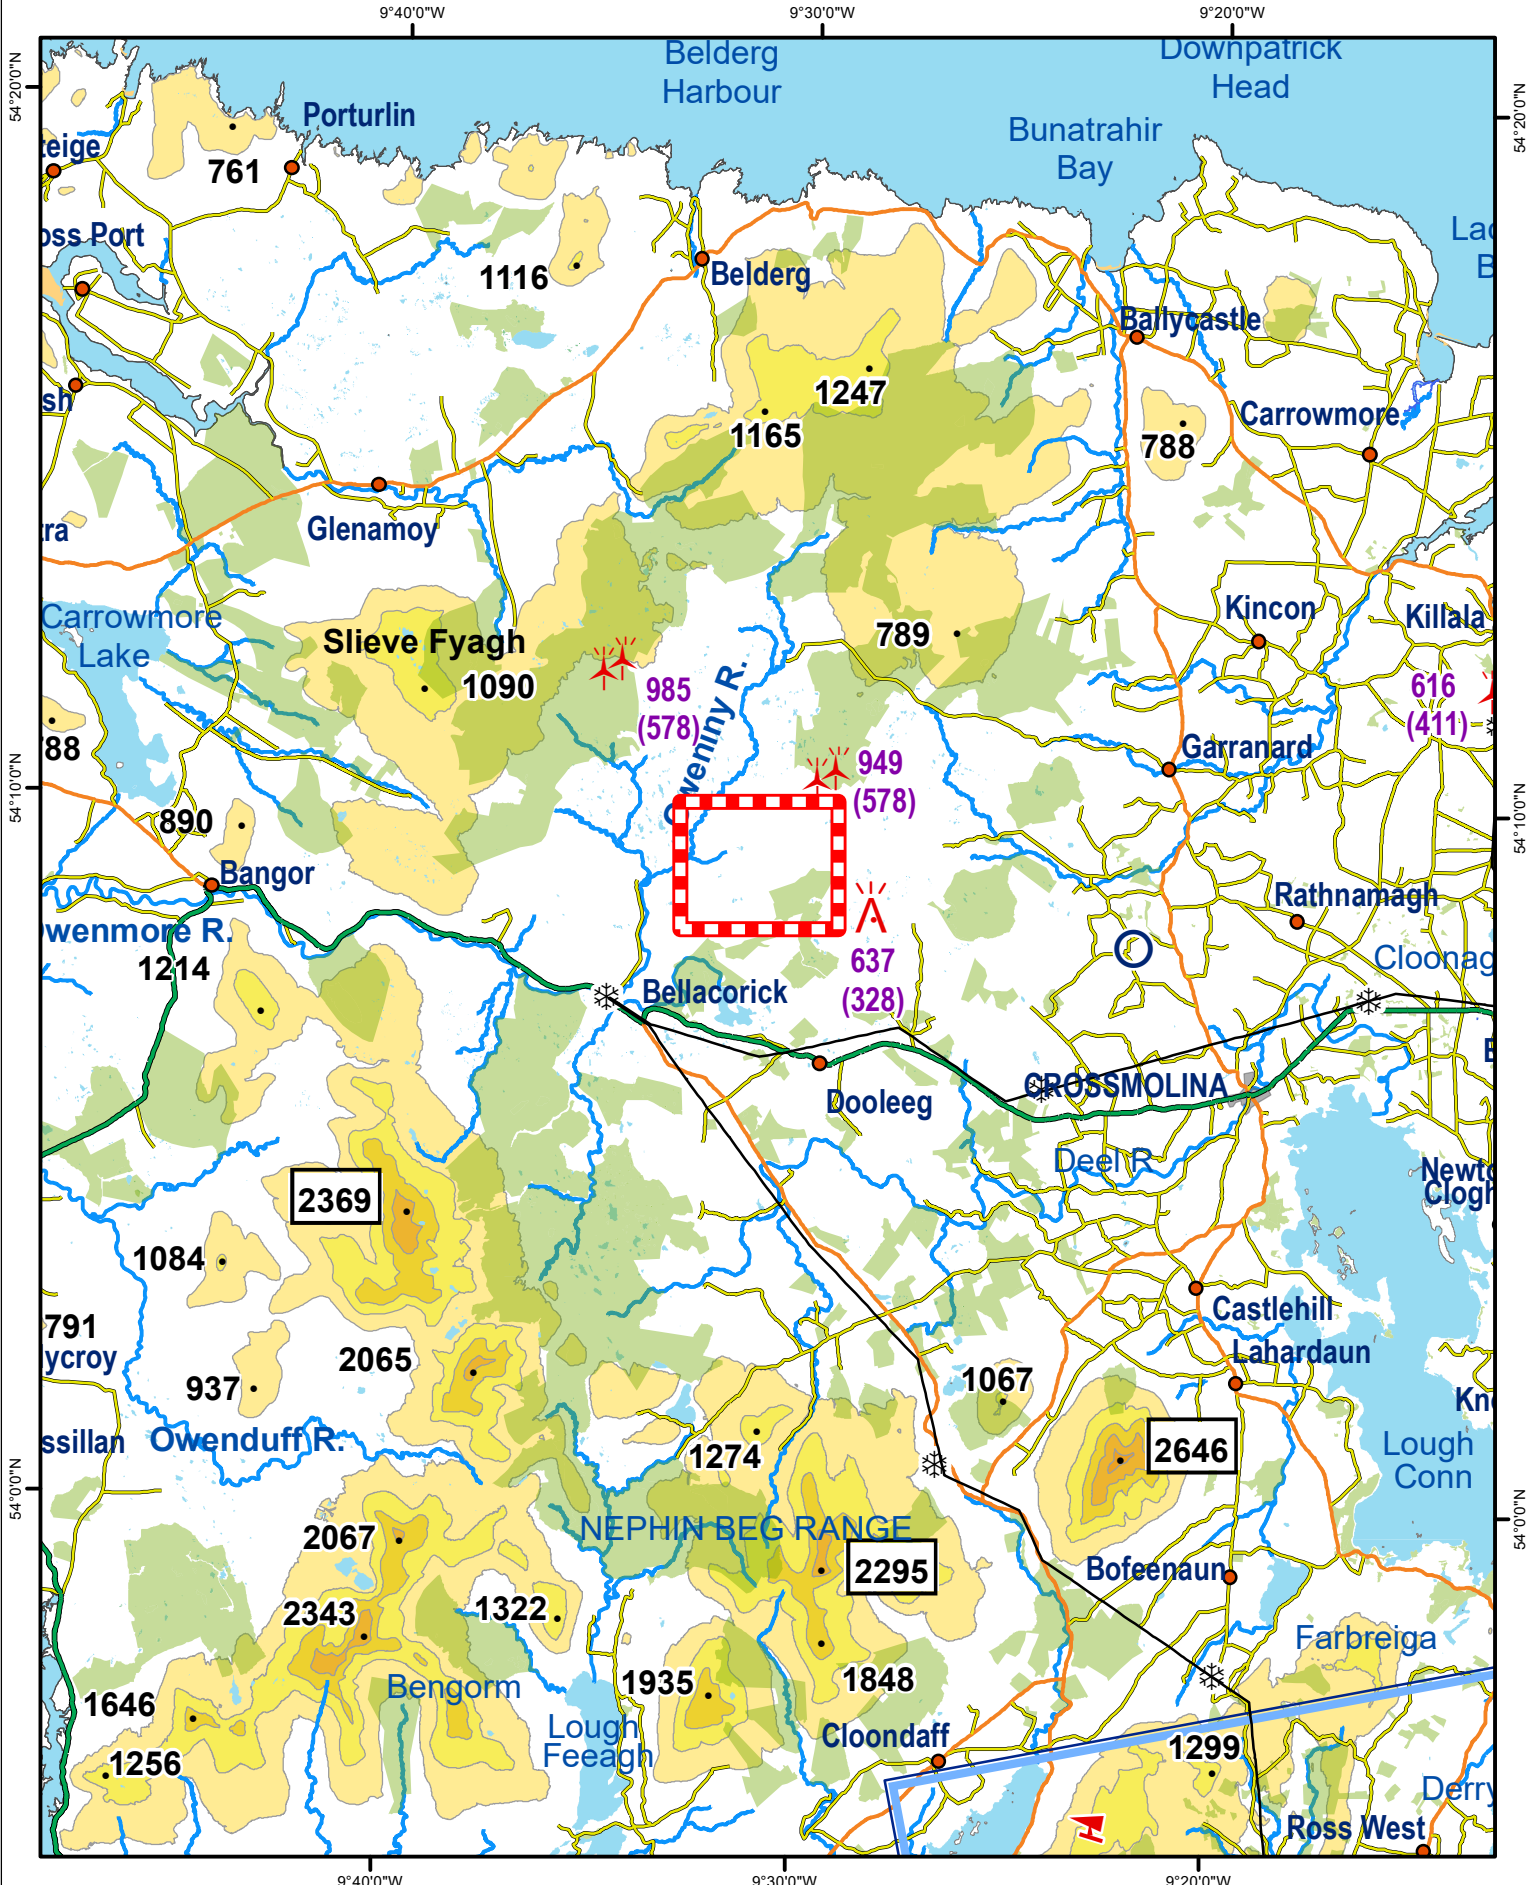

# Hand Amendment #55: 1:500,000 Ed. 12 & 1:250,000 West Ed. 9 SSO-EISN-0064, Mayo, Bellacorick Wind Farm Removed

N.B. THIS CHART IS FOR INFORMATION PURPOSES ONLY, IT SHALL NOT BE USED FOR NAVIGATION

**Bellacorick Wind Farm, Mayo Removed**  
**Position: 54° 08' 29.26" N, 009° 30' 46.68" W**  
**Height: 176ft Elevation: 473ft**

1:200,000

[Unique ID: SSO-EISN-0064]

Based on Ordnance Survey Ireland by permission of the Government Permit 7109