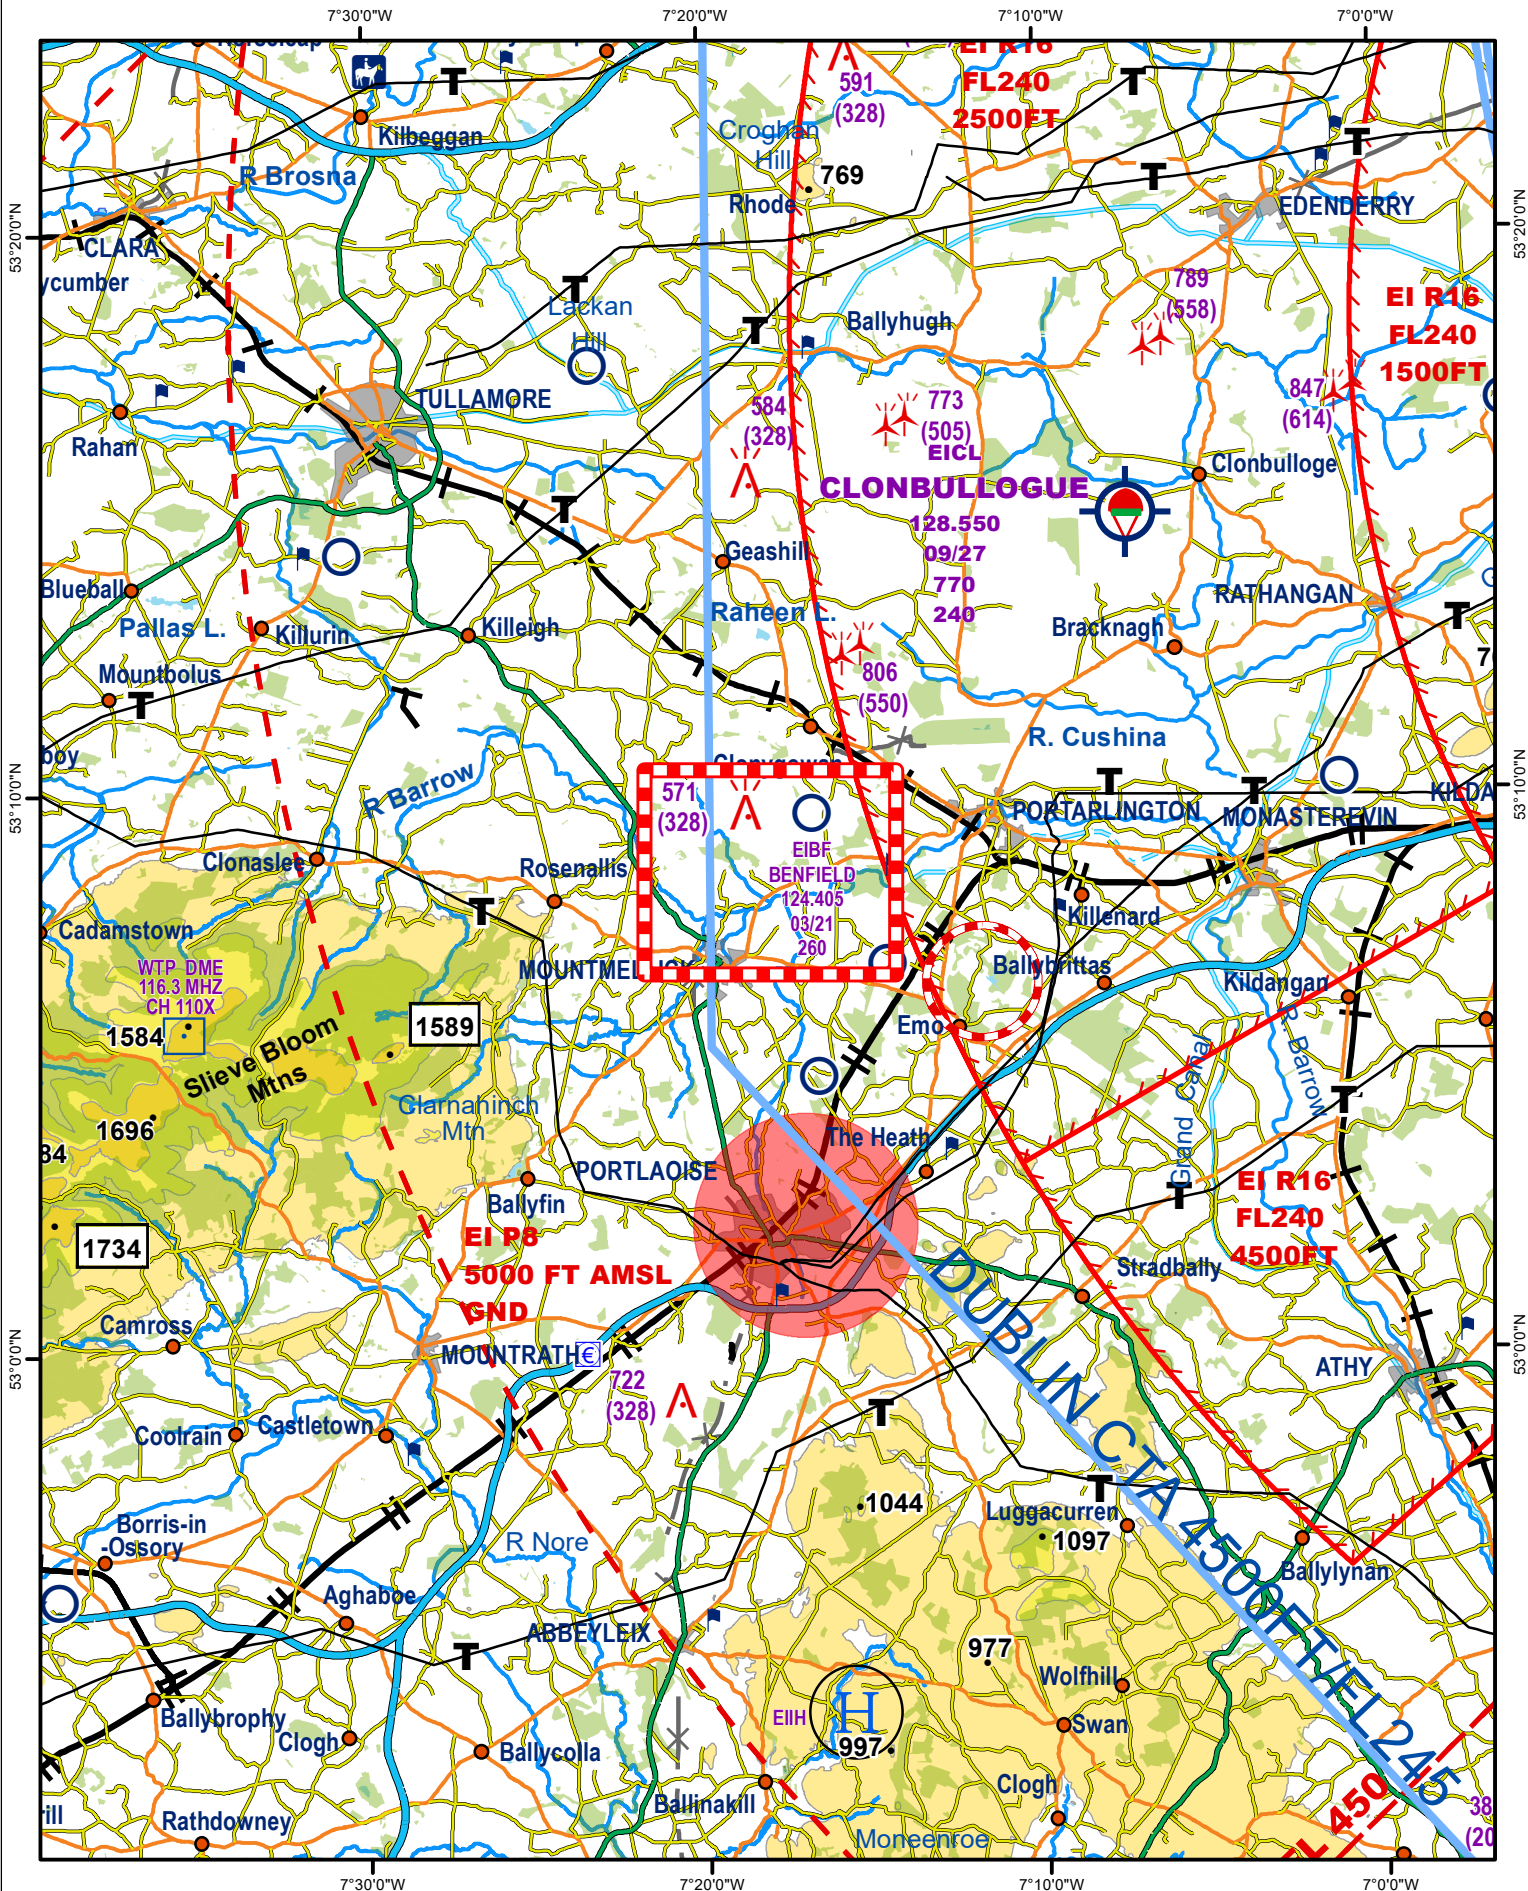

Hand Amendment HA#54: 1:500,000 Ed. 12 & 1:250,000 East Ed. 9 EIBF, Offaly, BENFIELD AIRFIELD

N.B. THIS CHART IS FOR INFORMATION PURPOSES ONLY, IT SHALL NOT BE USED FOR NAVIGATION

HA #54--EIBF, Offaly, BENFIELD AIRFIELD
Position: 53° 09' 40.00" N, 007° 16' 50.00" W
Elevation: 260ft

1:250,000

[Unique ID: EIBF]

Based on Ordnance Survey Ireland by permission of the Government Permit 7109