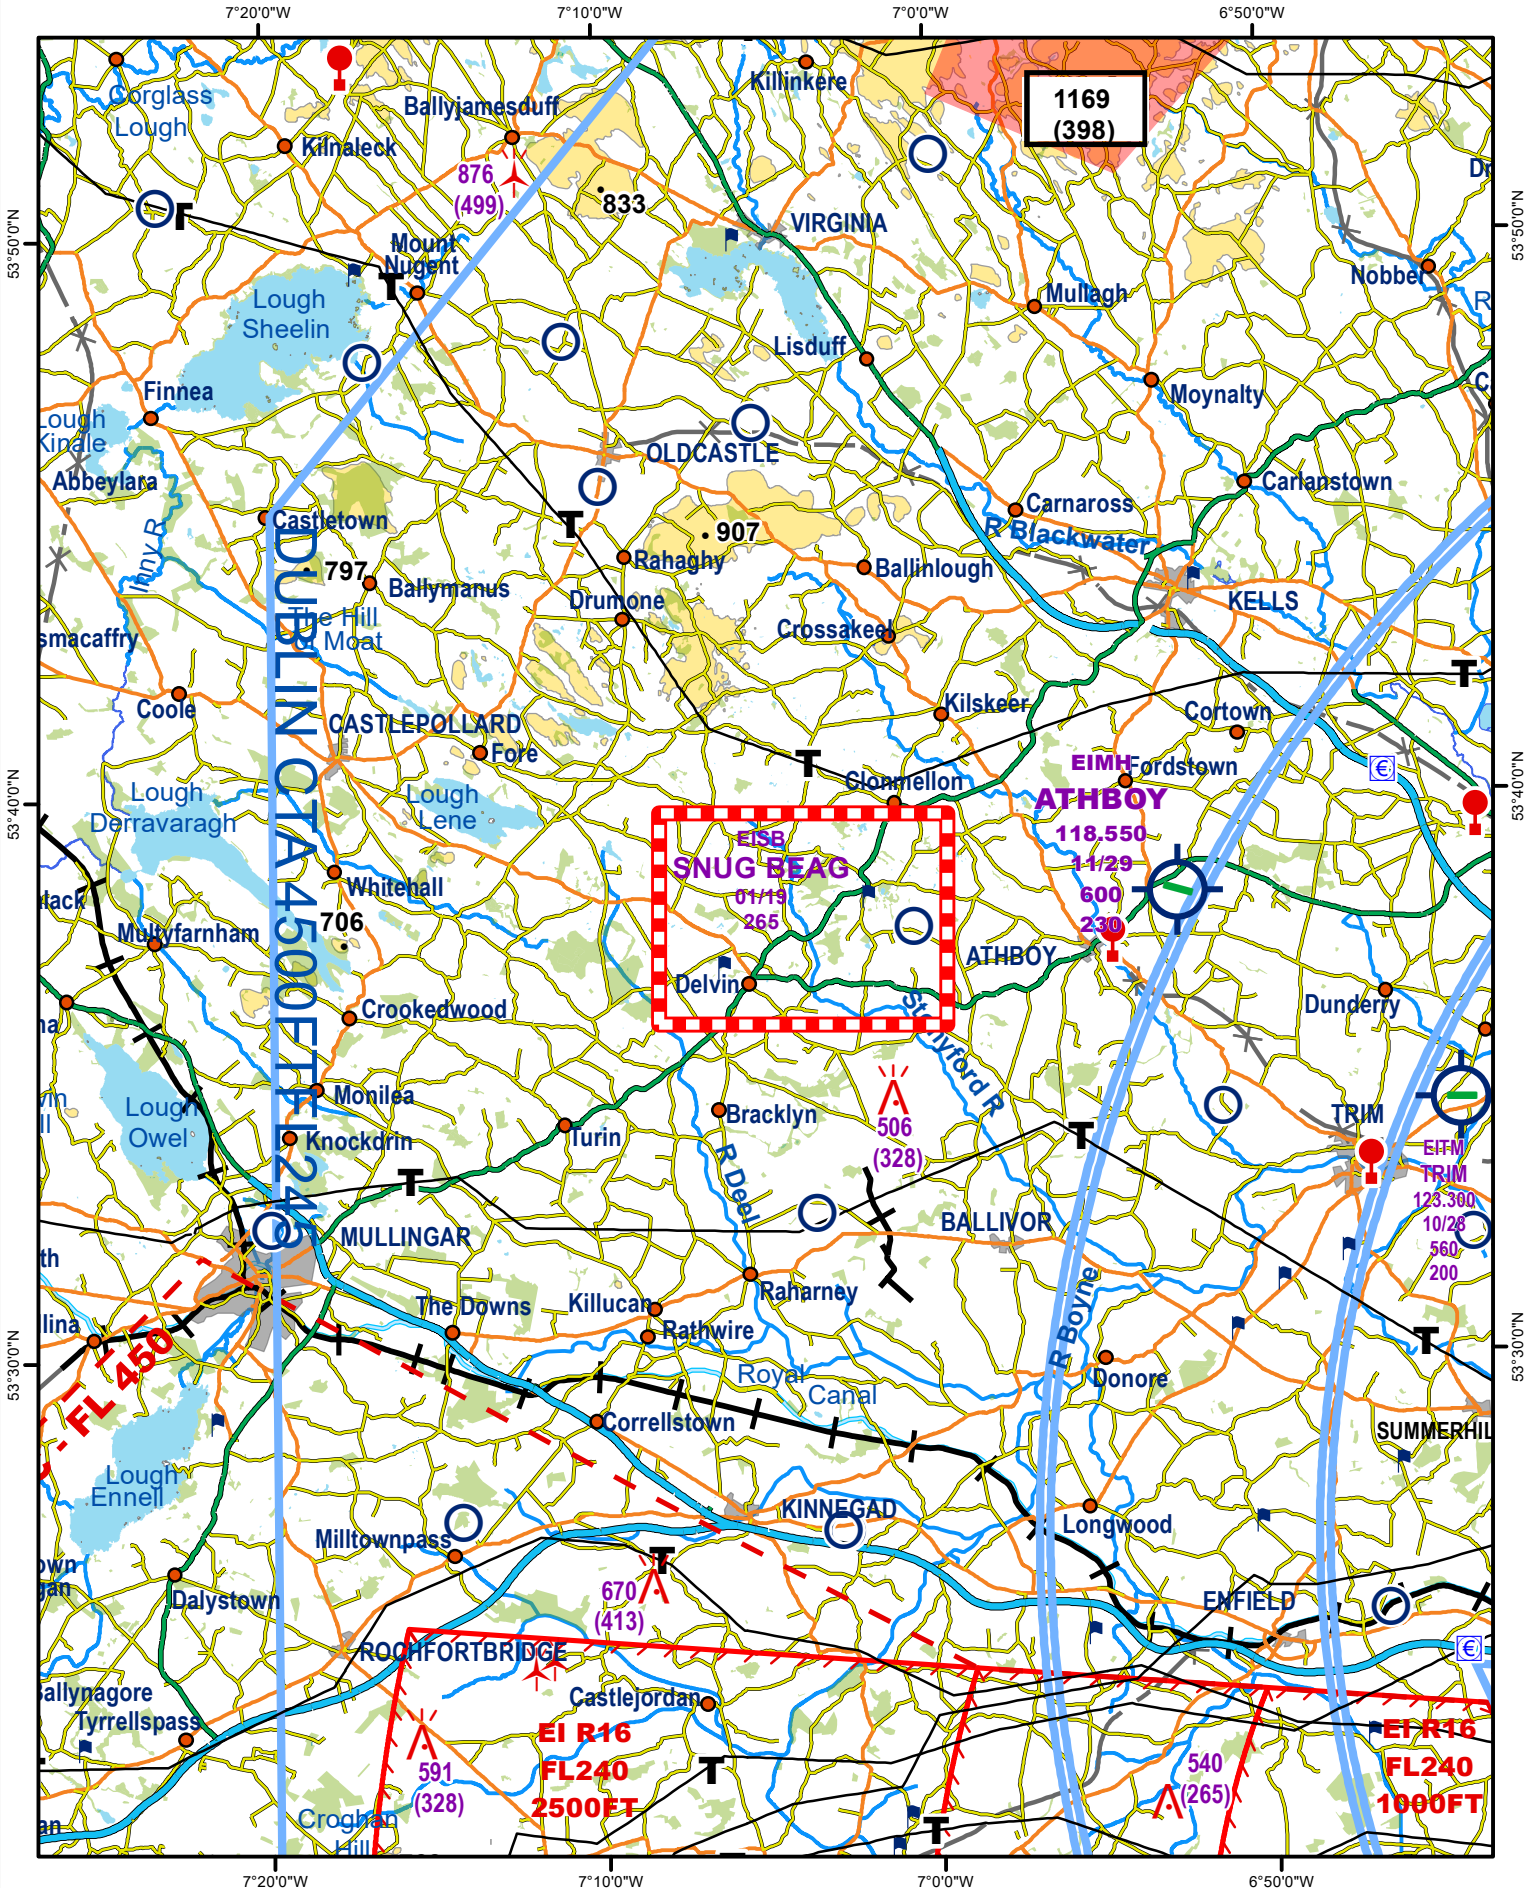

# Hand Amendment HA#50: 1:500,000 Ed. 12 & 1:250,000 East Ed. 9 EISB, WESTMEATH, SNUG BEAG AIRFIELD

N.B. THIS CHART IS FOR INFORMATION PURPOSES ONLY, IT SHALL NOT BE USED FOR NAVIGATION

HA #50--EISB, WESTMEATH, SNUG BEAG AIRFIELD

Position: 53° 37' 41.00" N, 007° 00' 40.00" W

Elevation: 265ft

1:250,000

[Unique ID: EISB)

Based on Ordnance Survey Ireland by permission of the Government Permit 7109