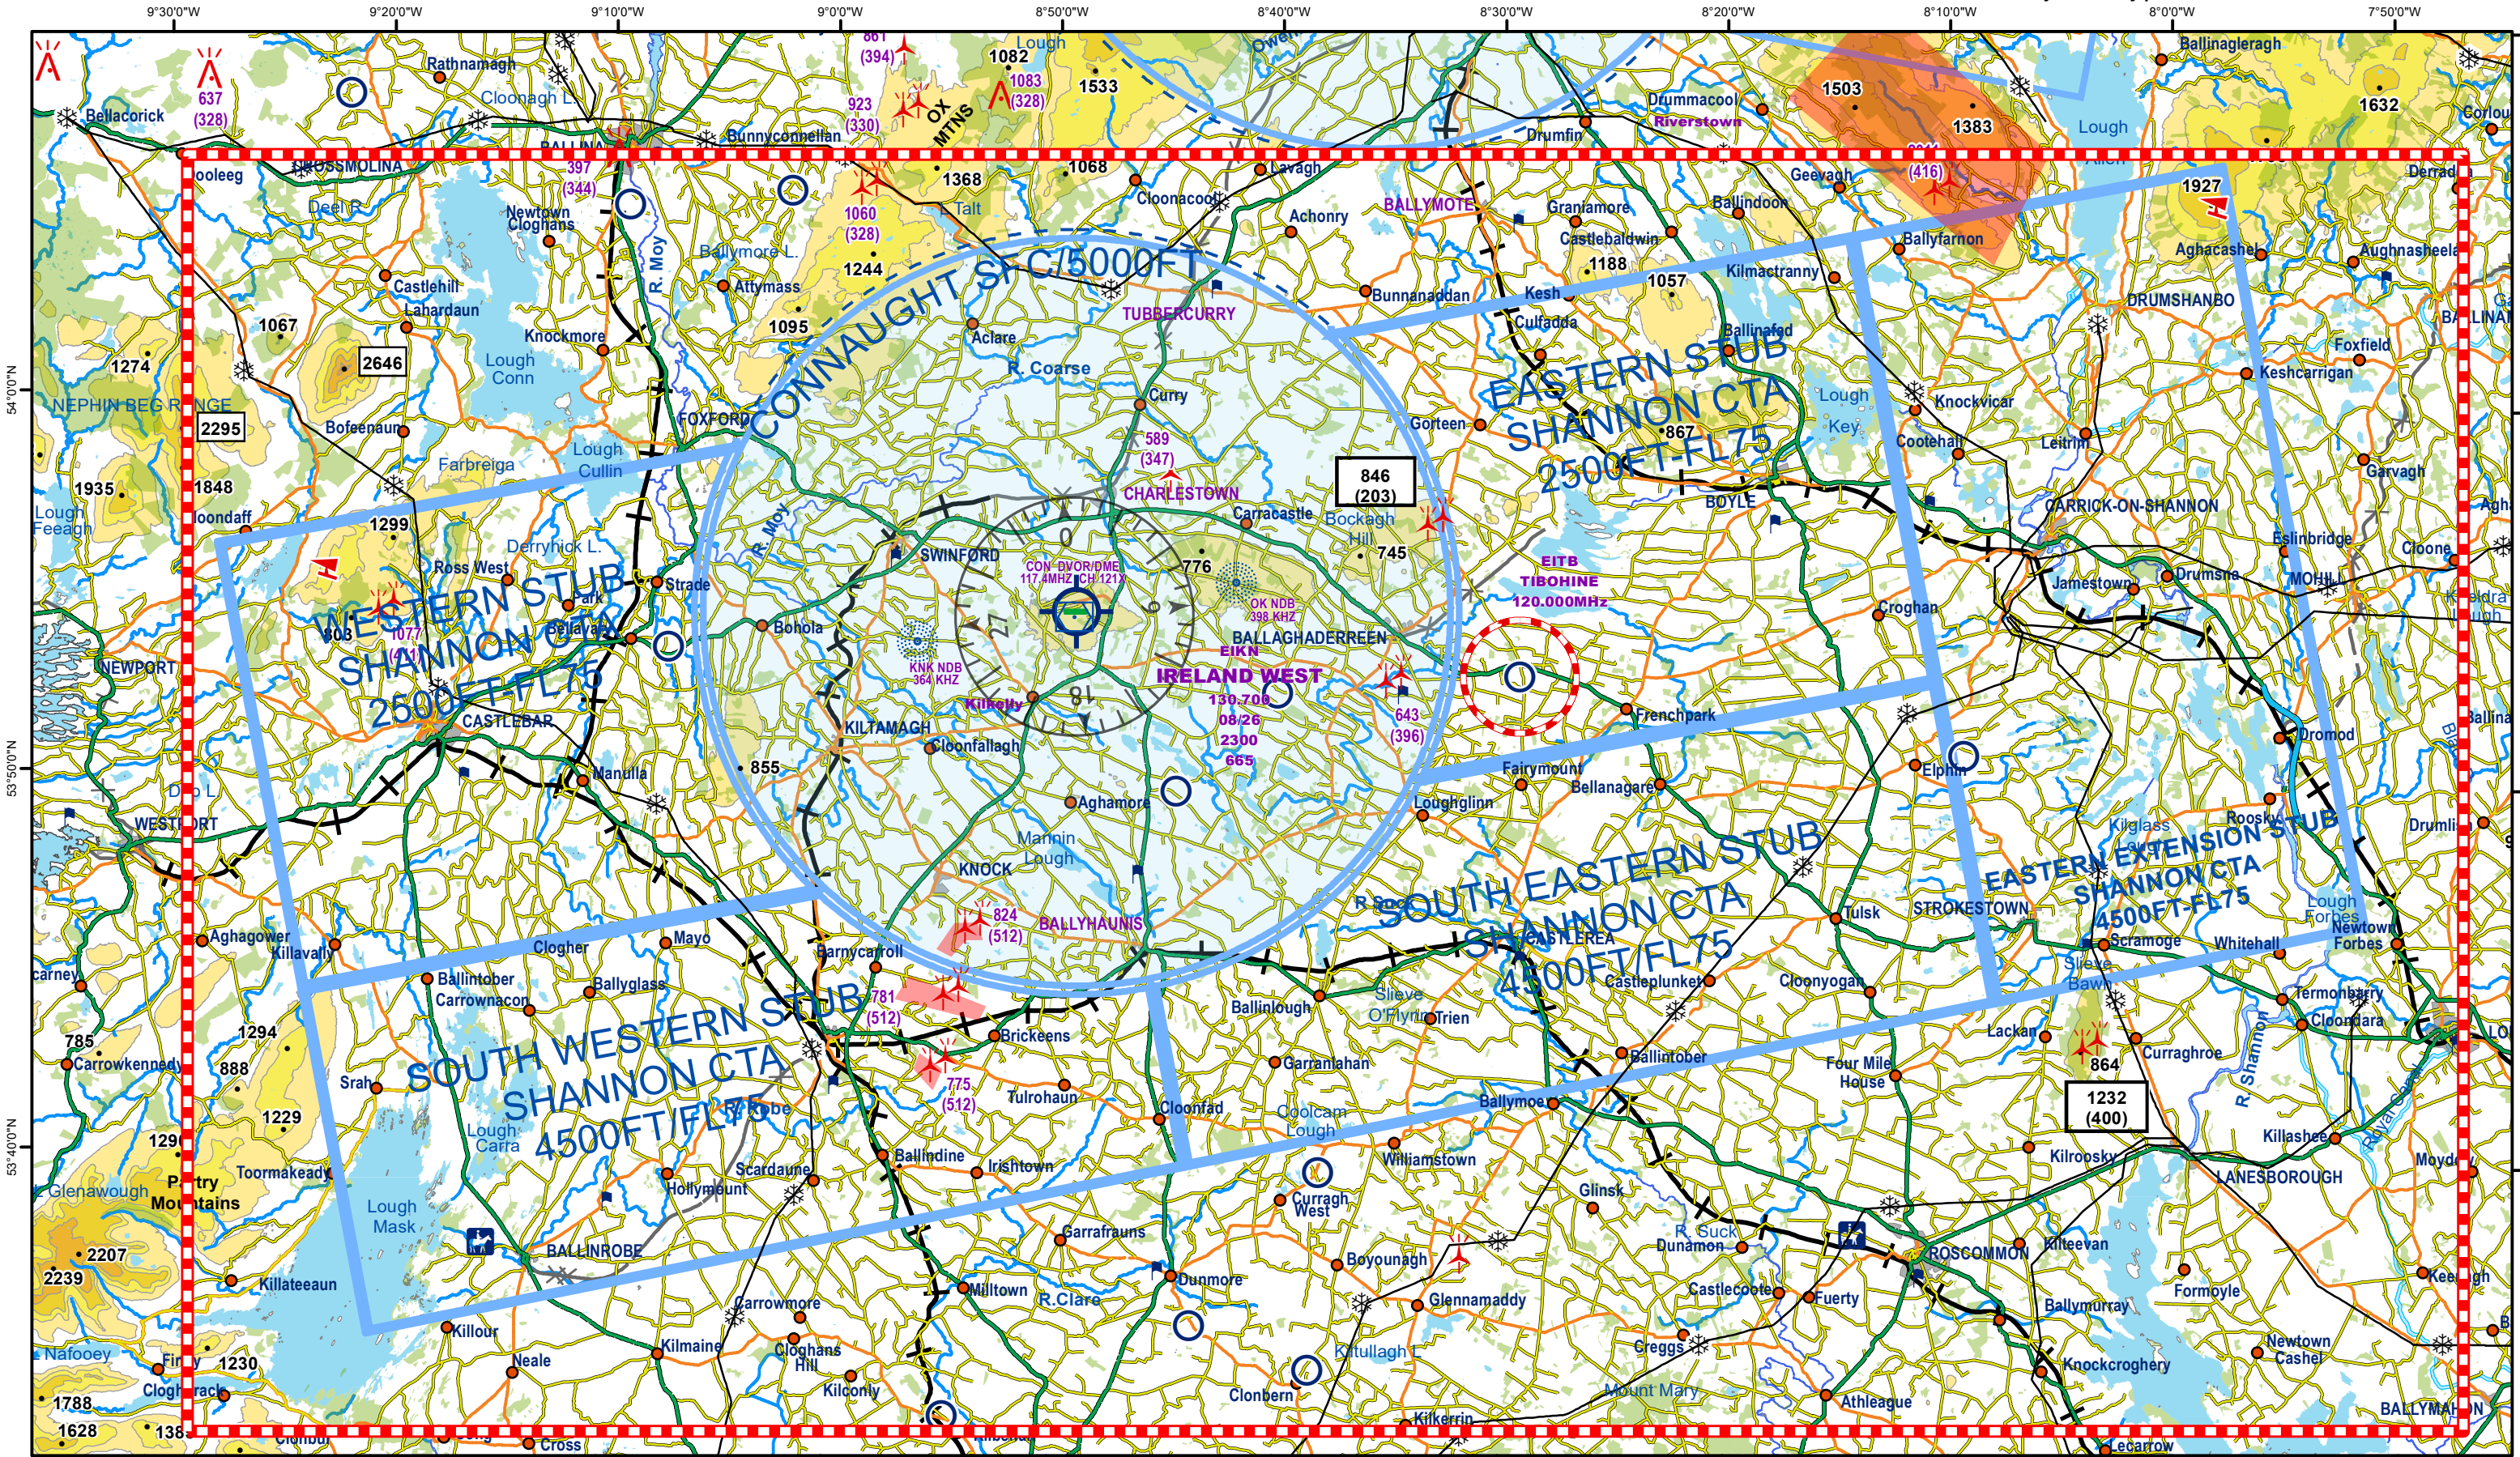

Hand Amendment HA#43: 1:500,000 Ed. 12 & 1:250,000 West Ed. 9 Ireland West New Airspace, Mayo.

Based on Ordnance Survey Ireland by permission of the Government Permit 7109

N.B. THIS CHART IS FOR INFORMATION PURPOSES ONLY, IT SHALL NOT BE USED FOR NAVIGATION

EIKN EASTERN STUB
EST. COORDINATES (LATITUDE/LONGITUDE) :

1. 54° 04' 42.1752"N, 008° 14' 28.2311"W
2. 53° 52' 56.0669"N, 008° 10' 40.1236"W
3. 53° 50' 17.3006"N, 008° 33' 53.2005"W

Arc anticlockwise 10nm radius EIKN ARP

4. 54° 02' 02.6807"N, 008° 37' 47.6014"W
5. 54° 04' 42.1752"N, 008° 14' 28.2311"W

EIKN EASTERN EXTENSION STUB
EST. COORDINATES (LATITUDE/LONGITUDE) :

1. 53° 44' 25.1855"N, 008° 07' 56.4446"W
2. 54° 04' 42.1752"N, 008° 14' 28.2311"W
3. 54° 06' 33.3186"N, 007° 57' 46.9542"W
4. 53° 46' 23.7805"N, 007° 51' 25.5526"W
5. 53° 44' 25.1855"N, 008° 07' 56.4446"W

EIKN WESTERN STUB
EST. COORDINATES (LATITUDE/LONGITUDE) :

1. 53° 58' 53.7332"N, 009° 04' 23.8977"W

Arc anticlockwise 10nm radius EIKN ARP

2. 53° 47' 10.4044"N, 009° 00' 21.3882"W
3. 53° 44' 22.0551"N, 009° 23' 28.0239"W
4. 53° 56' 05.9312"N, 009° 27' 35.8549"W
5. 53° 58' 53.7332"N, 009° 04' 23.8977"W

EIKN SOUTH WESTERN STUB
EST. COORDINATES (LATITUDE/LONGITUDE) :

1. 53° 47' 10.4044"N, 009° 00' 21.3882"W

Arc anticlockwise 10nm radius EIKN ARP

2. 53° 44' 51.2079"N, 008° 45' 35.8450"W
3. 53° 39' 57.9350"N, 008° 43' 57.8431"W
4. 53° 35' 16.4586"N, 009° 20' 17.5803"W
5. 53° 44' 22.0551"N, 009° 23' 28.0239"W
6. 53° 47' 10.4044"N, 009° 00' 21.3882"W

EIKN SOUTH EASTERN STUB
EST. COORDINATES (LATITUDE/LONGITUDE) :

1. 53° 44' 51.2079"N, 008° 45' 35.8450"W
2. Arc anticlockwise 10nm radius EIKN ARP
3. 53° 50' 17.3006"N, 008° 33' 53.2005"W
4. 53° 52' 56.0669"N, 008° 10' 40.1236"W
5. 53° 44' 25.1855"N, 008° 07' 56.4445"W
6. 53° 39' 57.9350"N, 008° 43' 57.8431"W
7. 53° 52' 56.0669"N, 008° 10' 40.1236"W

EIKN CONTROL ZONE (CTR)
CIRCLE OF A RADIUS OF 10NM CENTRED ON
EIKN ARP
(COORDINATES - LATITUDE/LONGITUDE) :
1. 53° 54' 37.0688"N, 008° 49' 06.5676"W