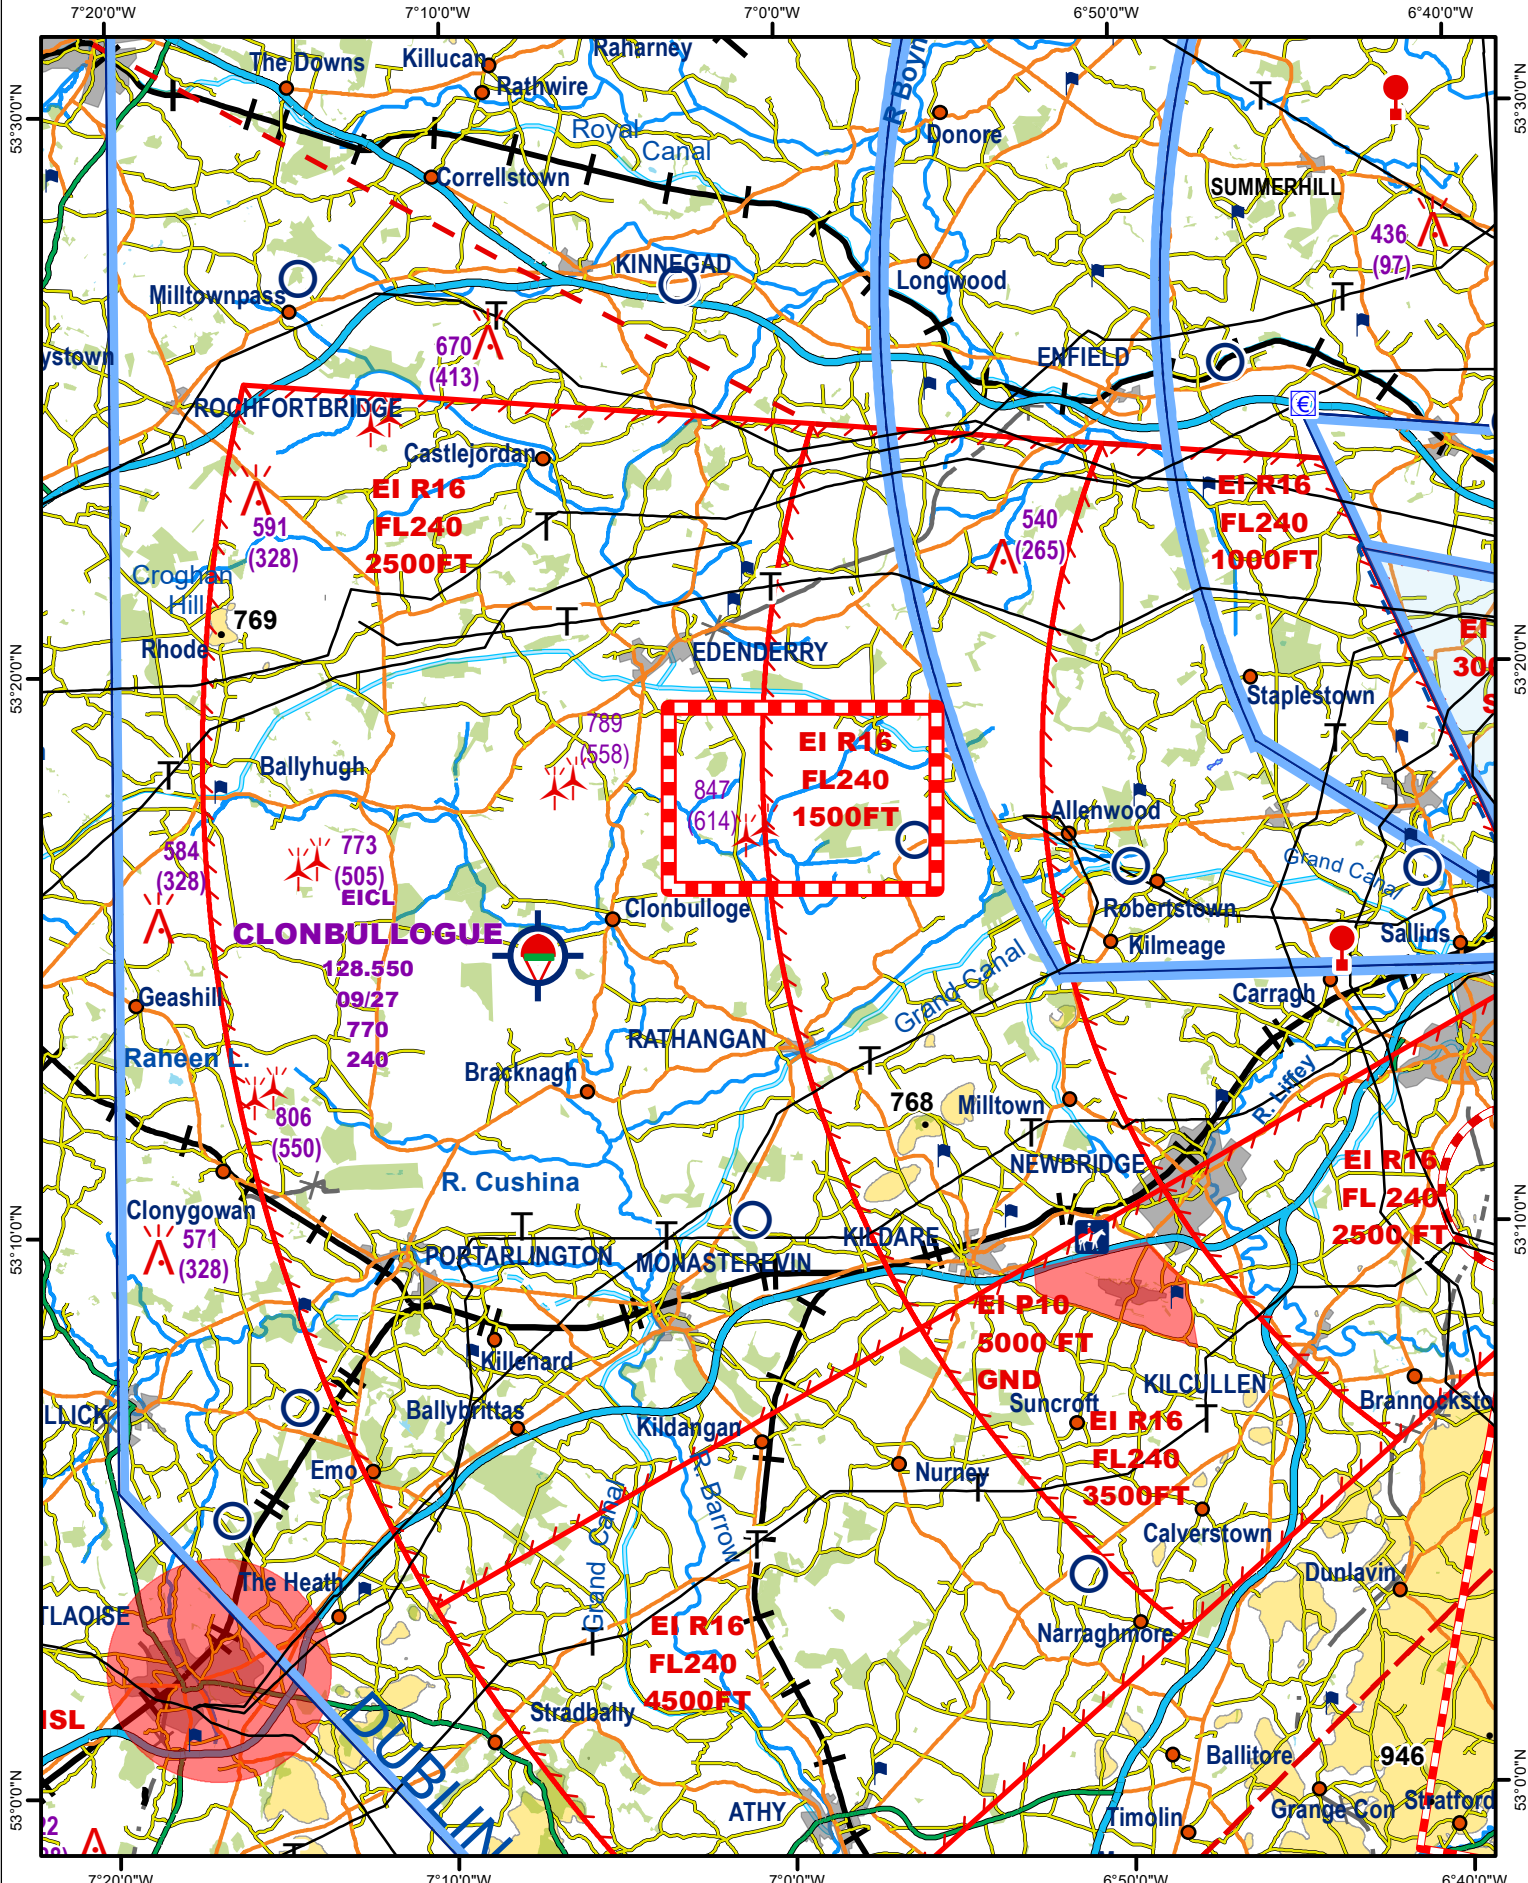

Hand Amendment HA#42: 1:500,000 Ed. 12 & 1:250,000 East Ed. 9 EISN-0471-Offaly, Cushaling River Wind Farm

N.B. THIS CHART IS FOR INFORMATION PURPOSES ONLY, IT SHALL NOT BE USED FOR NAVIGATION

HA #42-Offaly, Cushaling River Wind Farm
Position: 53° 17' 38.40" N, 007° 00' 24.48" W
Height: 614ft Elevation: 847ft

1:250,000

[Unique ID: EISN-0471]

Based on Ordnance Survey Ireland by permission of the Government Permit 7109