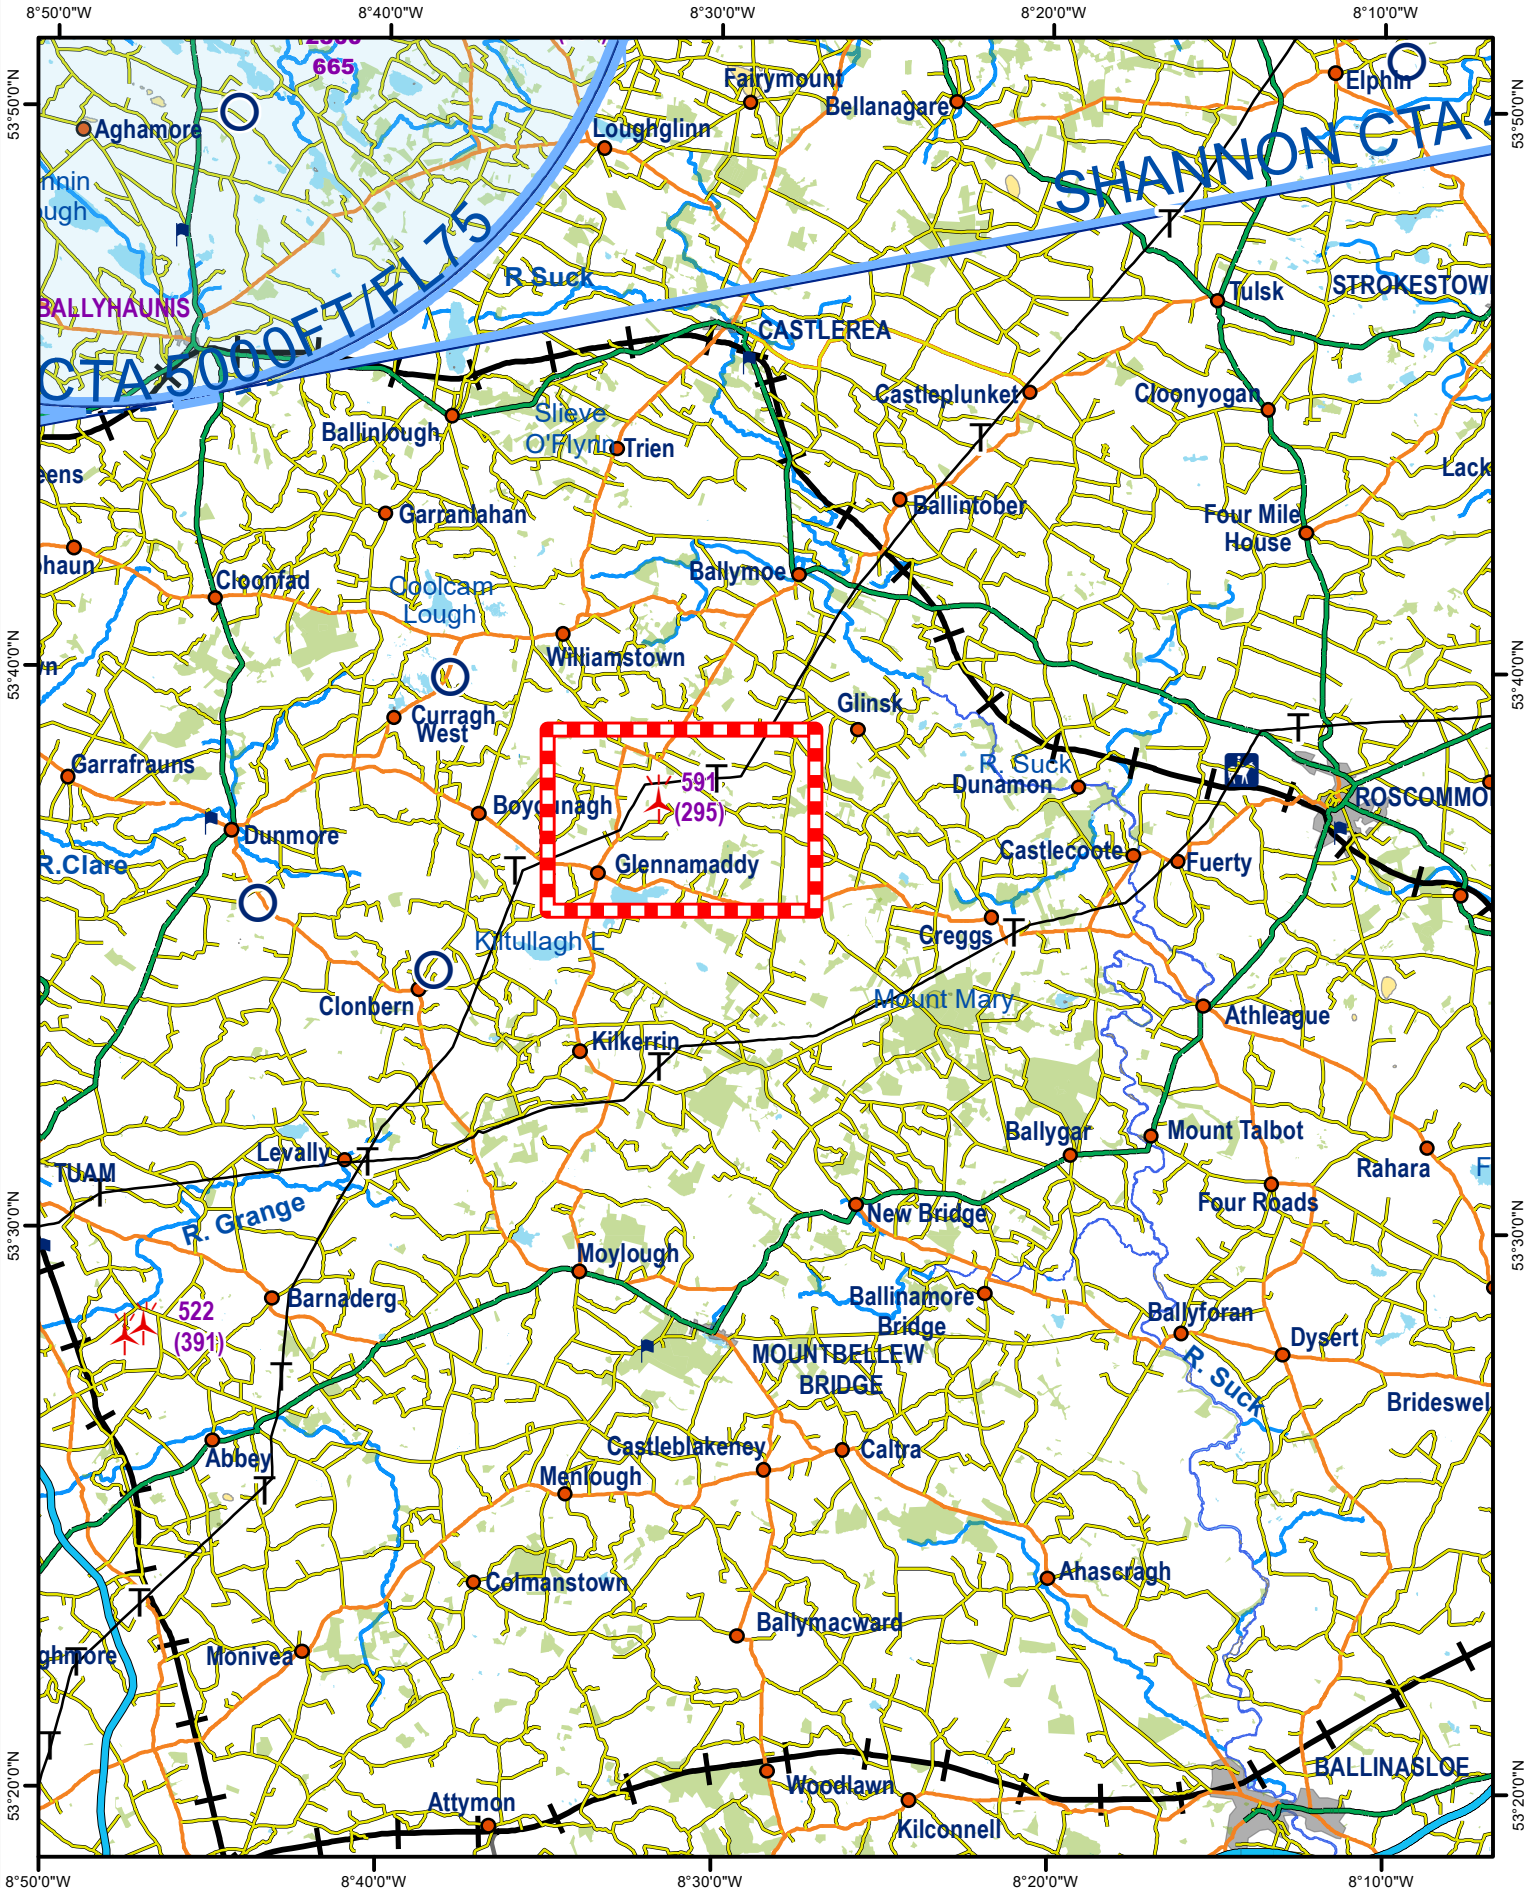

Hand Amendment HA#39: 1:500,000 Ed. 12 & 1:250,000 West Ed. 9 SSO-EISN-0232-Galway, Clooncon East Wind Turbine

N.B. THIS CHART IS FOR INFORMATION PURPOSES ONLY, IT SHALL NOT BE USED FOR NAVIGATION

HA #39-Galway, Clooncon East Wind Turbine
Position: 53° 37' 30.29" N, 008° 31' 51.15" W
Height: 295ft Elevation: 591ft

1:250,000

[Unique ID: SSO-EISN-0232]

Based on Ordnance Survey Ireland by permission of the Government Permit 7109