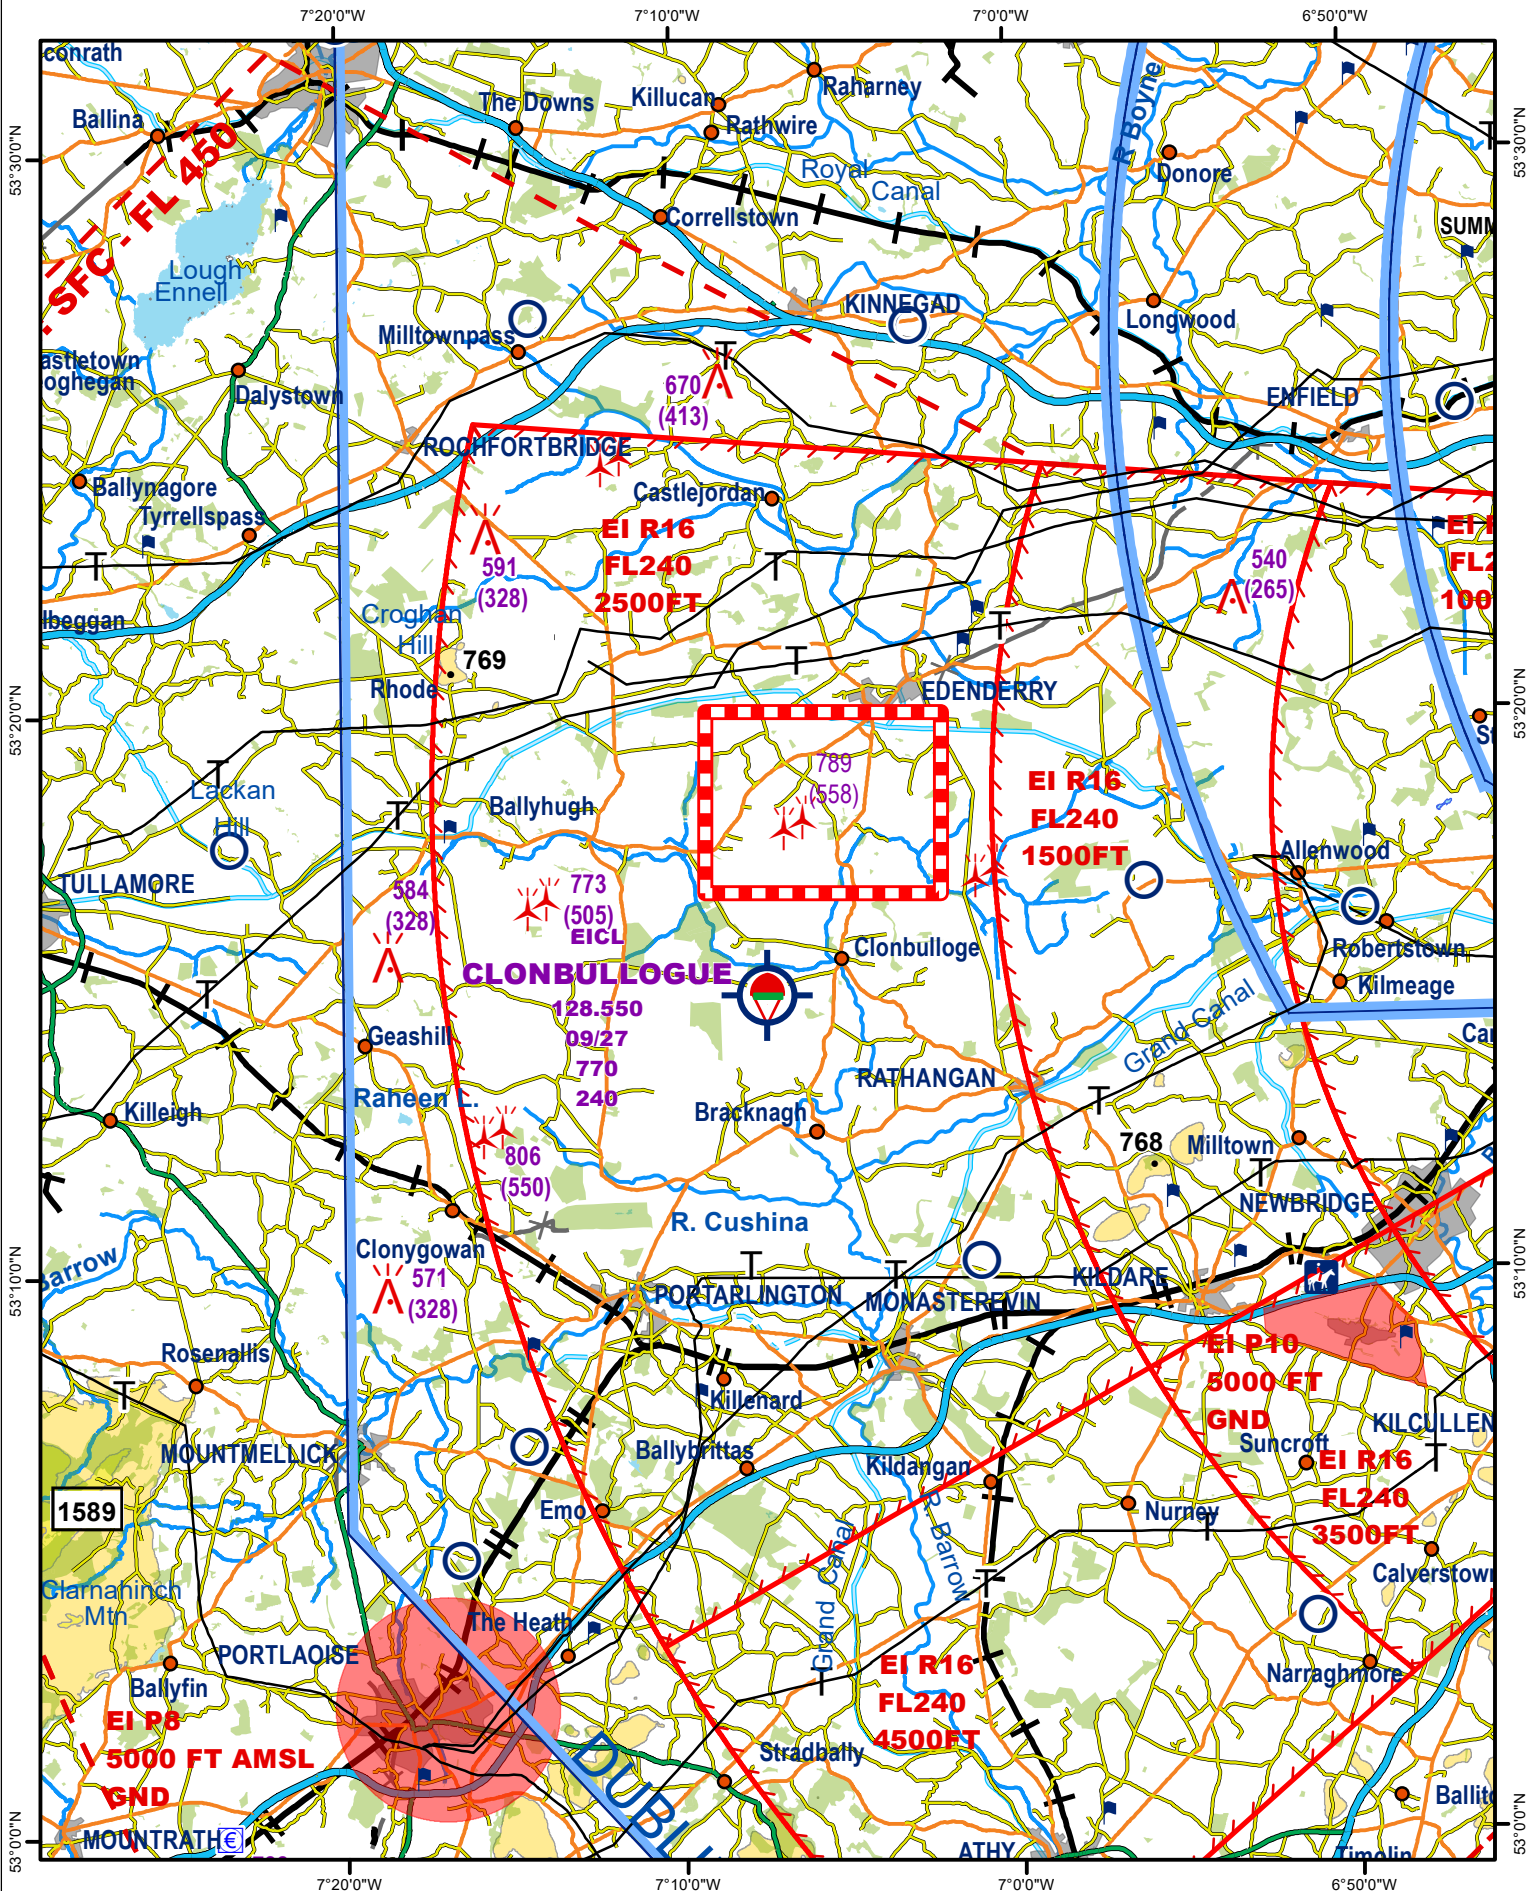

# Hand Amendment HA#35: 1:500,000 Ed. 12 & 1:250,000 East Ed. 9 EISN-0459 - Offaly, Cloncreen Windfarm data updated and Met Mast added

N.B. THIS CHART IS FOR INFORMATION PURPOSES ONLY, IT SHALL NOT BE USED FOR NAVIGATION

HA #35--Offaly, Cloncreen Wind Farm data updated and Met Mast added  
 Position: 53° 17' 49.20" N, 007° 06' 57.60" W  
 Height: 558ft Elevation: 789ft

1:250,000

[Unique ID: EISN-0459]

Based on Ordnance Survey Ireland by permission of the Government Permit 7109