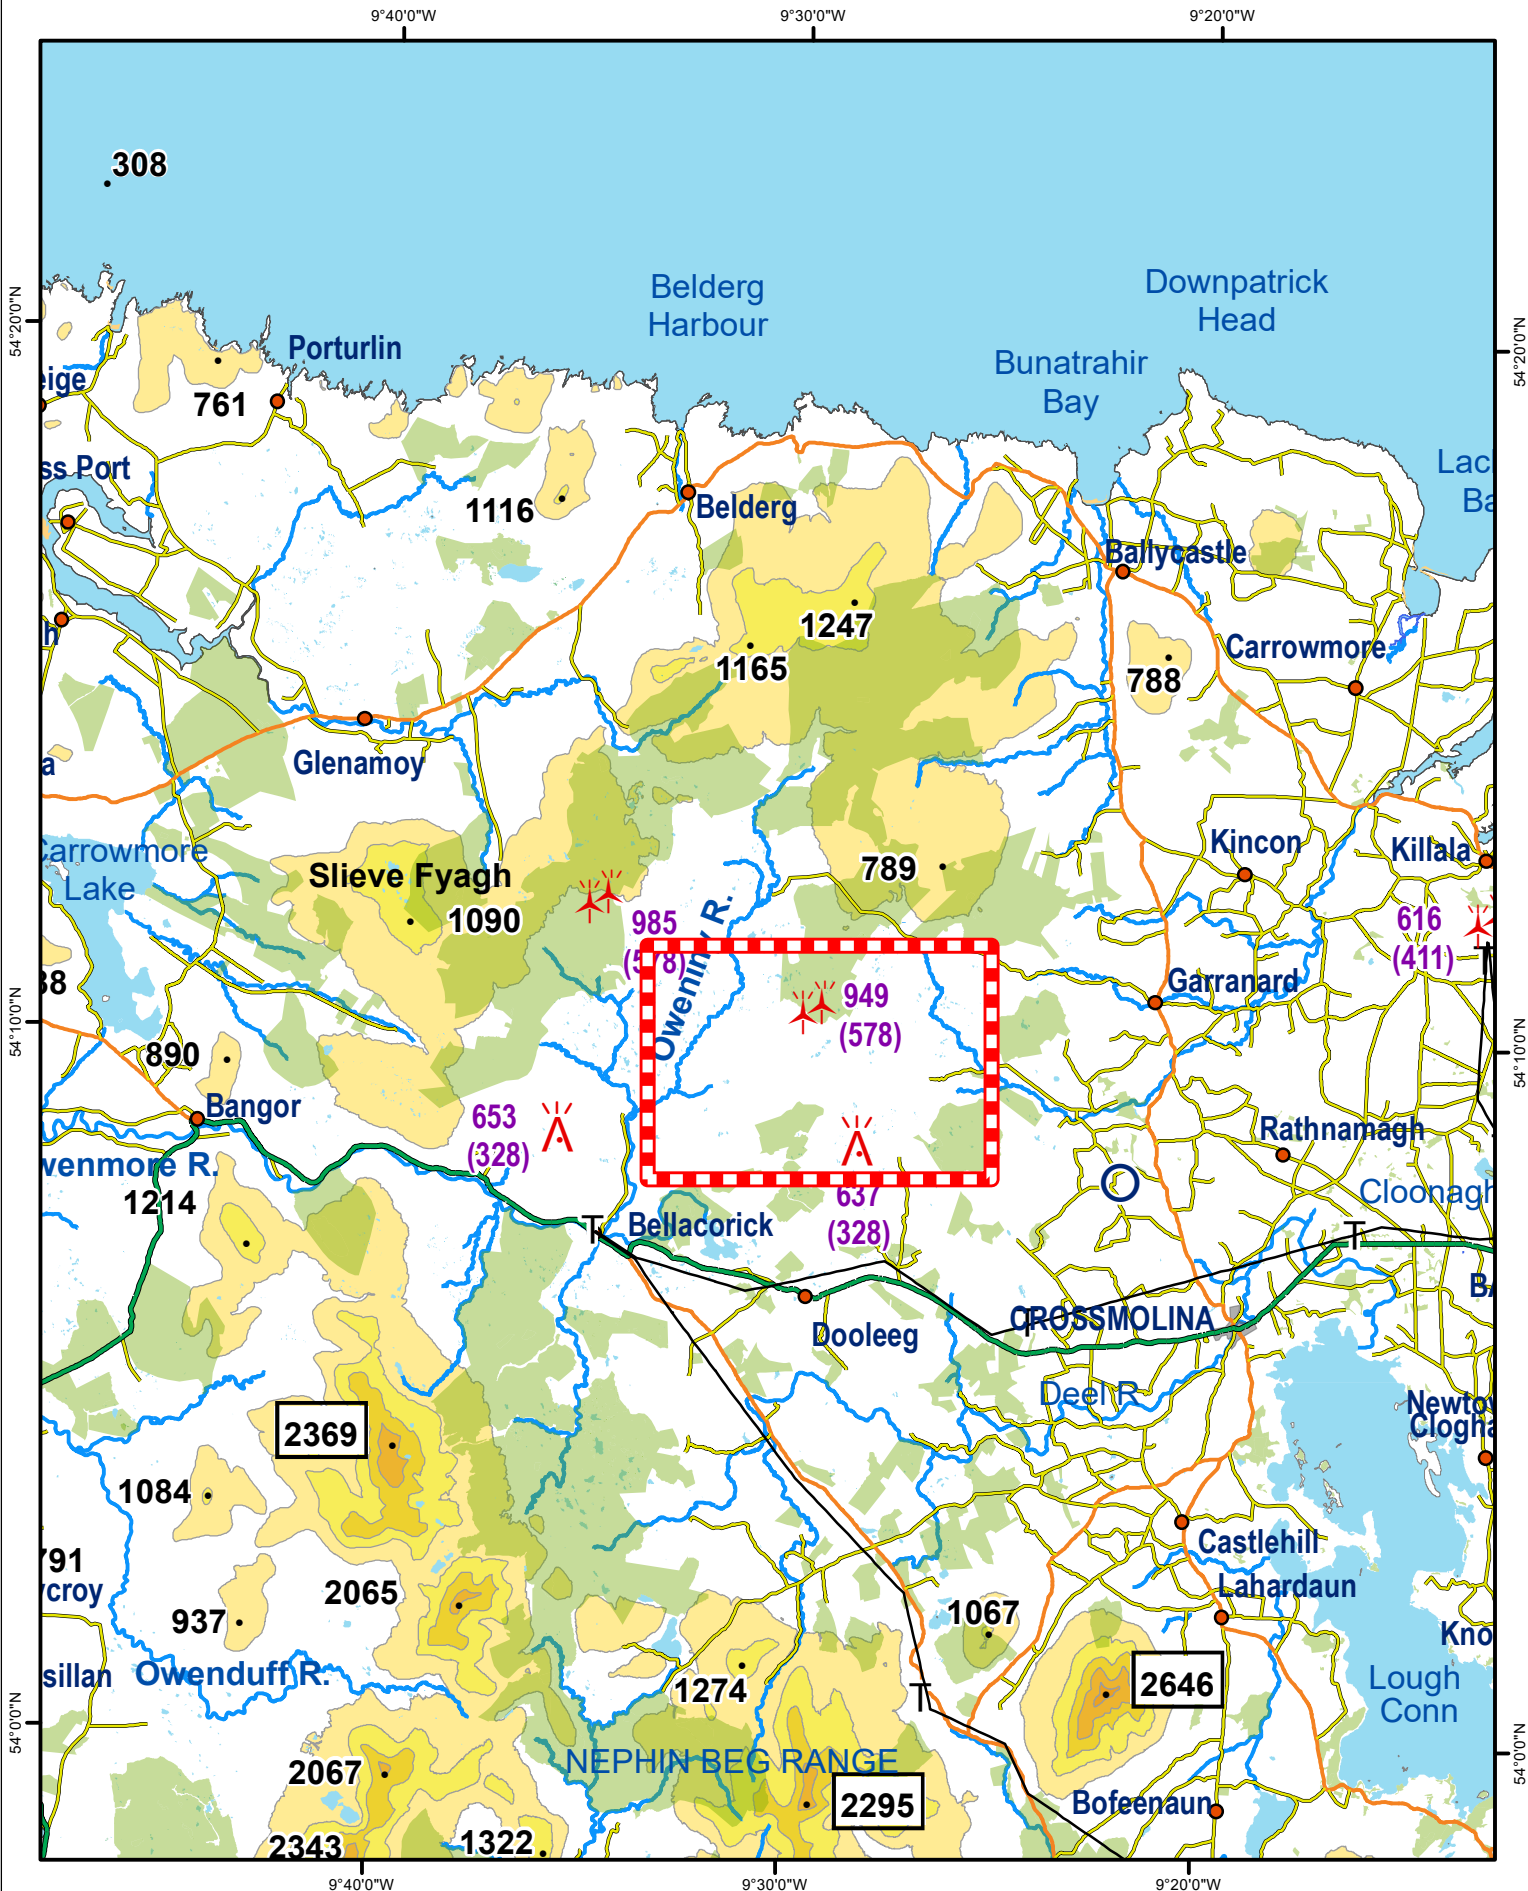

# Hand Amendment HA#32: 1:500,000 Ed. 12 & 1:250,000 West Ed. 9 EISN-0151, Mayo, Oweninny Wind Farm updated with two met masts

N.B. THIS CHART IS FOR INFORMATION PURPOSES ONLY, IT SHALL NOT BE USED FOR NAVIGATION

HA#32, Mayo, Oweninny Wind Farm updated with two met masts

[Unique ID: EISN-0151]