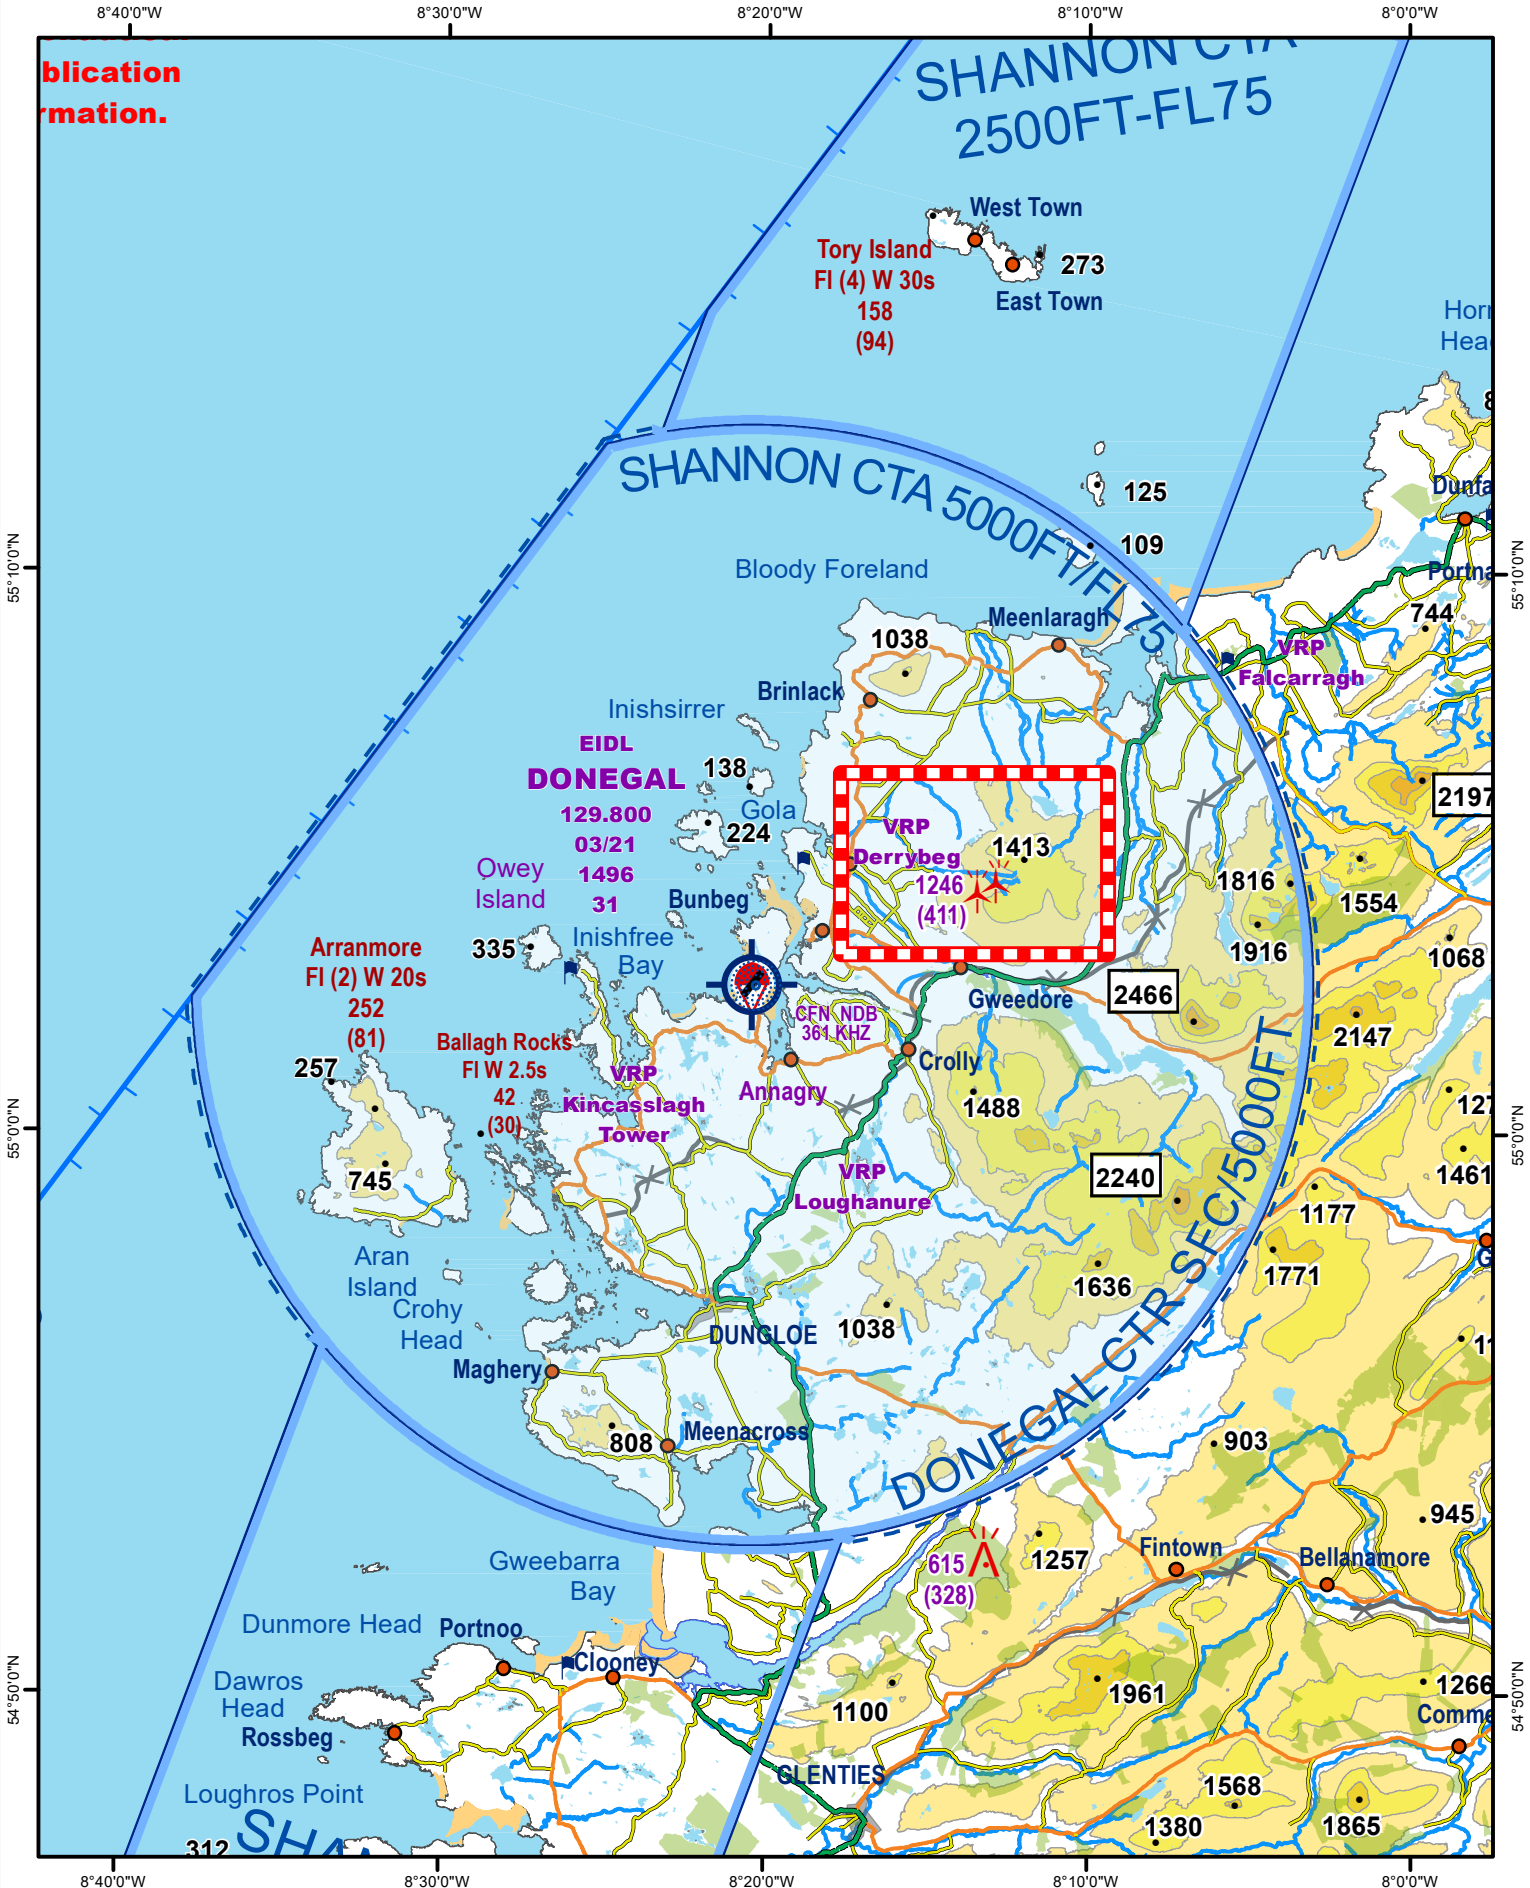

**Hand Amendment HA#30: 1:500,000 Ed. 12 & 1:250,000 North Ed. 9  
SSO-EISN-0026.005, Donegal, Cronalaght Wind Turbine Lat DMS coordinate updated**

**N.B. THIS CHART IS FOR INFORMATION PURPOSES ONLY, IT SHALL NOT BE USED FOR NAVIGATION**

**HA #30, Donegal, Cronalaght Wind Turbine Lat DMS coordinate updated**

**Position: 55°13'43.64"N 008°12' 49.48"W should read 55°03'43.64"N 008°12' 49.48"W**

**SSO's are currently not displayed on either the 1:500,000 or 1:250,000 charts.**

1:250,000

[Unique ID: SSO-EISN-0026.005]

Based on Ordnance Survey Ireland by permission of the Government Permit 7109