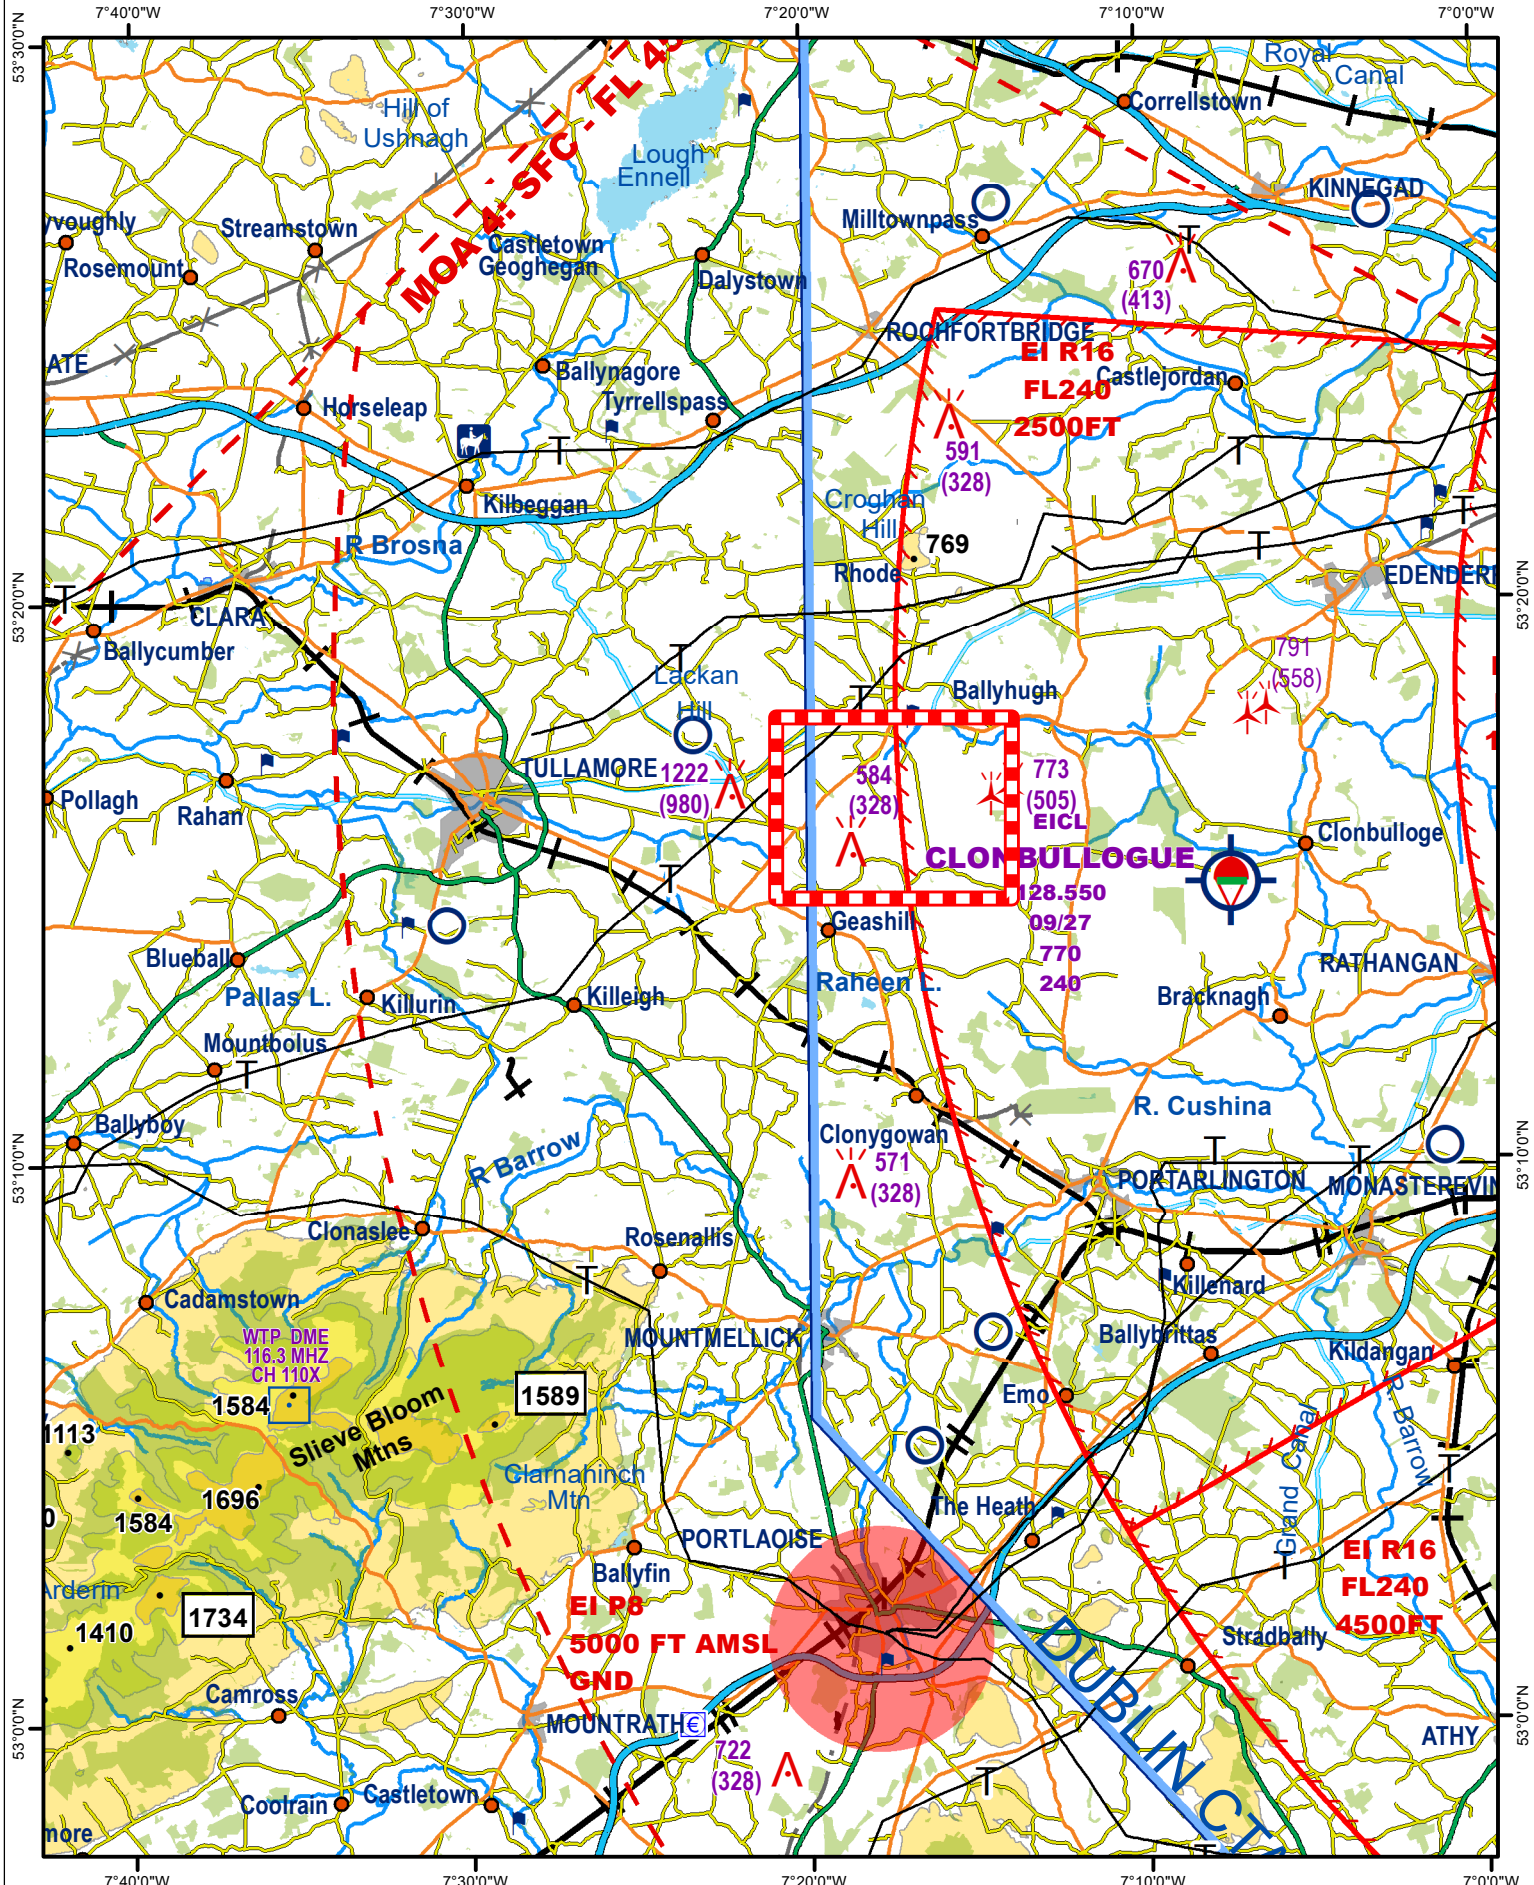

Hand Amendment HA#3: 1:500,000 Ed. 12 & 1:250,000 East Ed. 9 EISN-0460 - Offaly, Garryhinch Bog Mast, Clonyhurk

N.B. THIS CHART IS FOR INFORMATION PURPOSES ONLY, IT SHALL NOT BE USED FOR NAVIGATION

HA #3--Offaly, Garryhinch Bog Mast, Clonyhurk
Position: 53° 15' 36.28" N, 007° 18' 41.95" W
Height: 328ft Elevation: 584ft

1:250,000

[Unique ID: EISN-0460]

Based on Ordnance Survey Ireland by permission of the Government Permit 7109