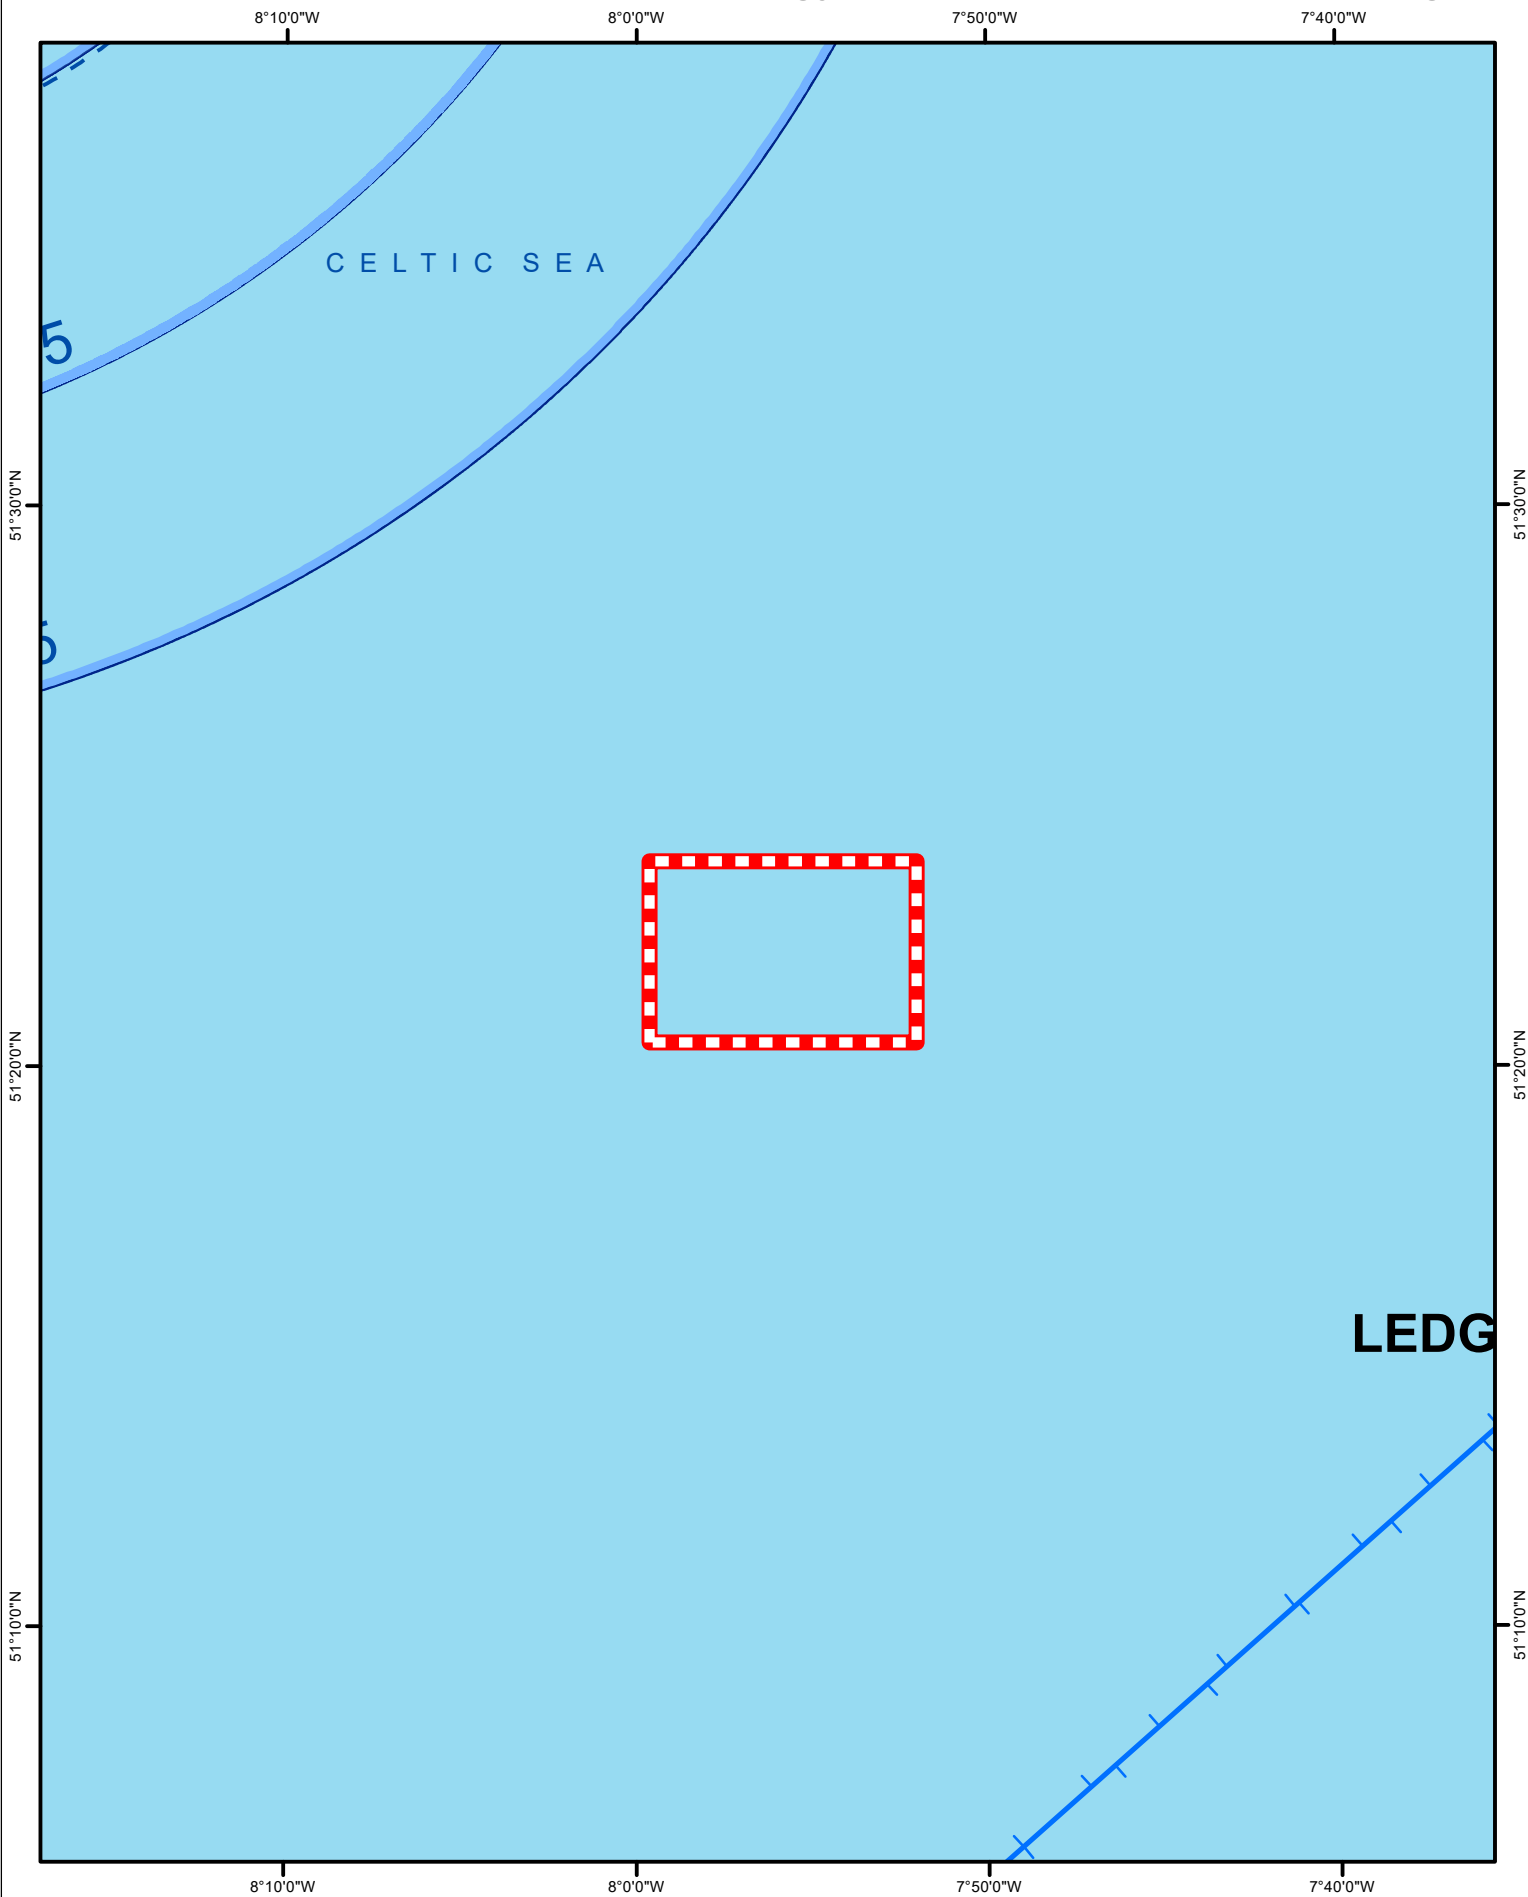

Hand Amendment HA#28: 1:500,000 Ed. 12 & 1:250,000 South Ed. 9 SSO-EISN-0217, Cork, Kinsale Energy Platform A Decommissioning

N.B. THIS CHART IS FOR INFORMATION PURPOSES ONLY, IT SHALL NOT BE USED FOR NAVIGATION

HA #28, Cork, Kinsale Energy Platform A Decommissioning and has been removed

Position: 51° 22' 11.33" N, 007° 56' 47.73" W

Height: 216ft Elevation: 216ft

1:250,000

[Unique ID: SSO-EISN-0217]

Based on Ordnance Survey Ireland by permission of the Government Permit 7109