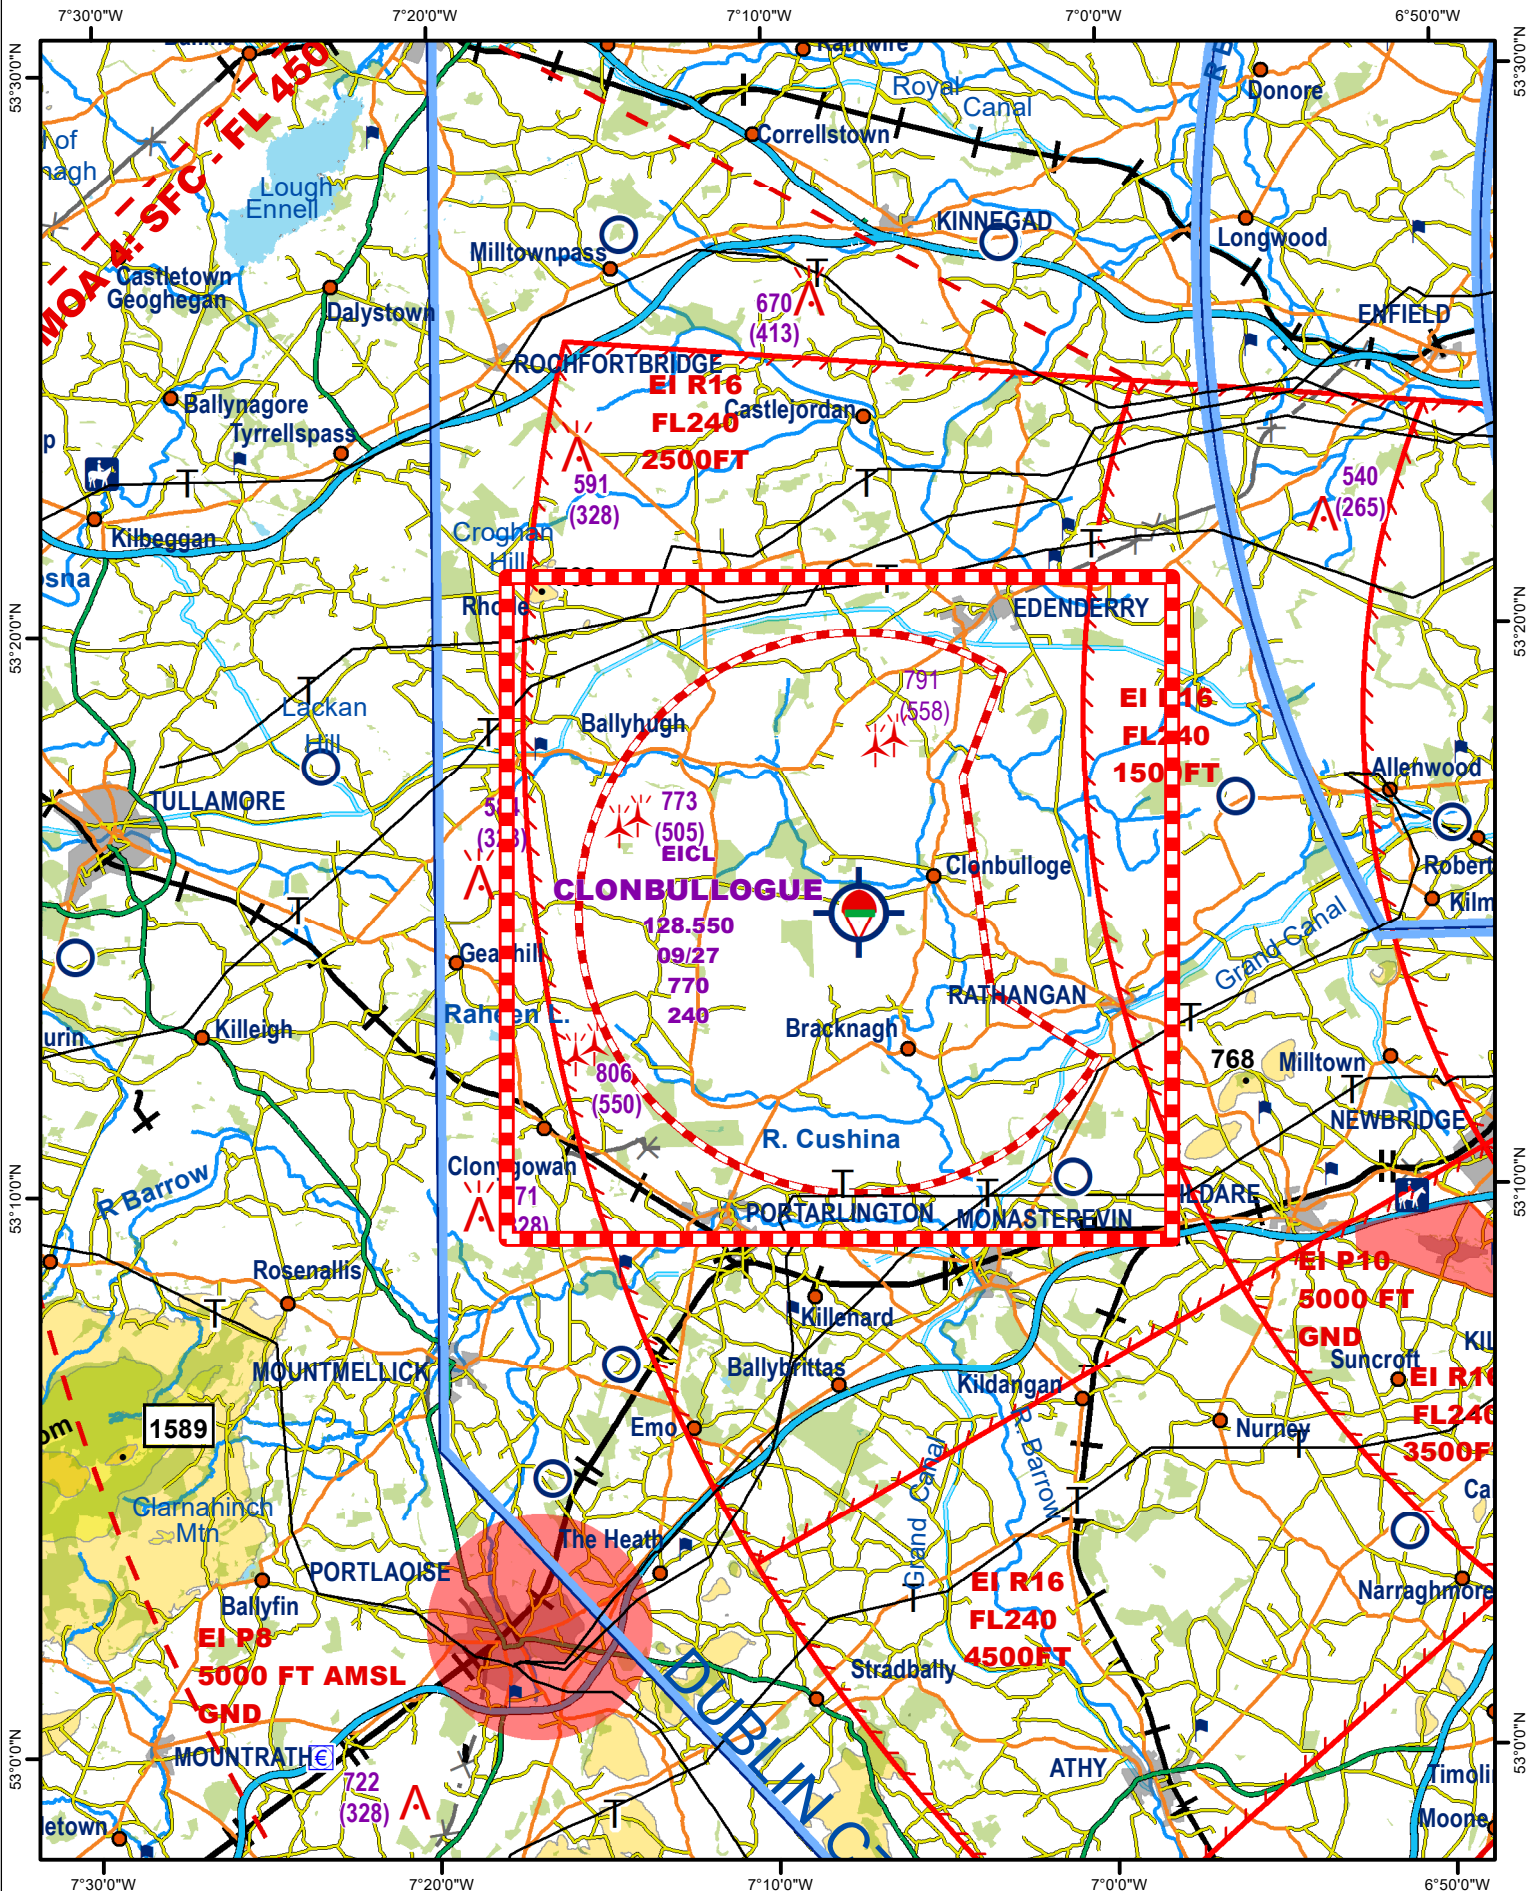

# Hand Amendment HA#27: 1:500,000 Ed. 13 & 1:250,000 East Ed 10 Clonbullogue (EICL) Parachute Area Revised

N.B. THIS CHART IS FOR INFORMATION PURPOSES ONLY, IT SHALL NOT BE USED FOR NAVIGATION

HA #27--Clonbullogue (EICL) Parachute Area Revised  
 531913.9315N 0070302.3814W, 531723N 0070415W,  
 531333N 0070330W, 531219.2491N 0070021.6357W, □  
 Arc centre/EICL 531459N 0070724W, Radius of 5 nm  
 SFC - 4500ft AMSL

1:250,000