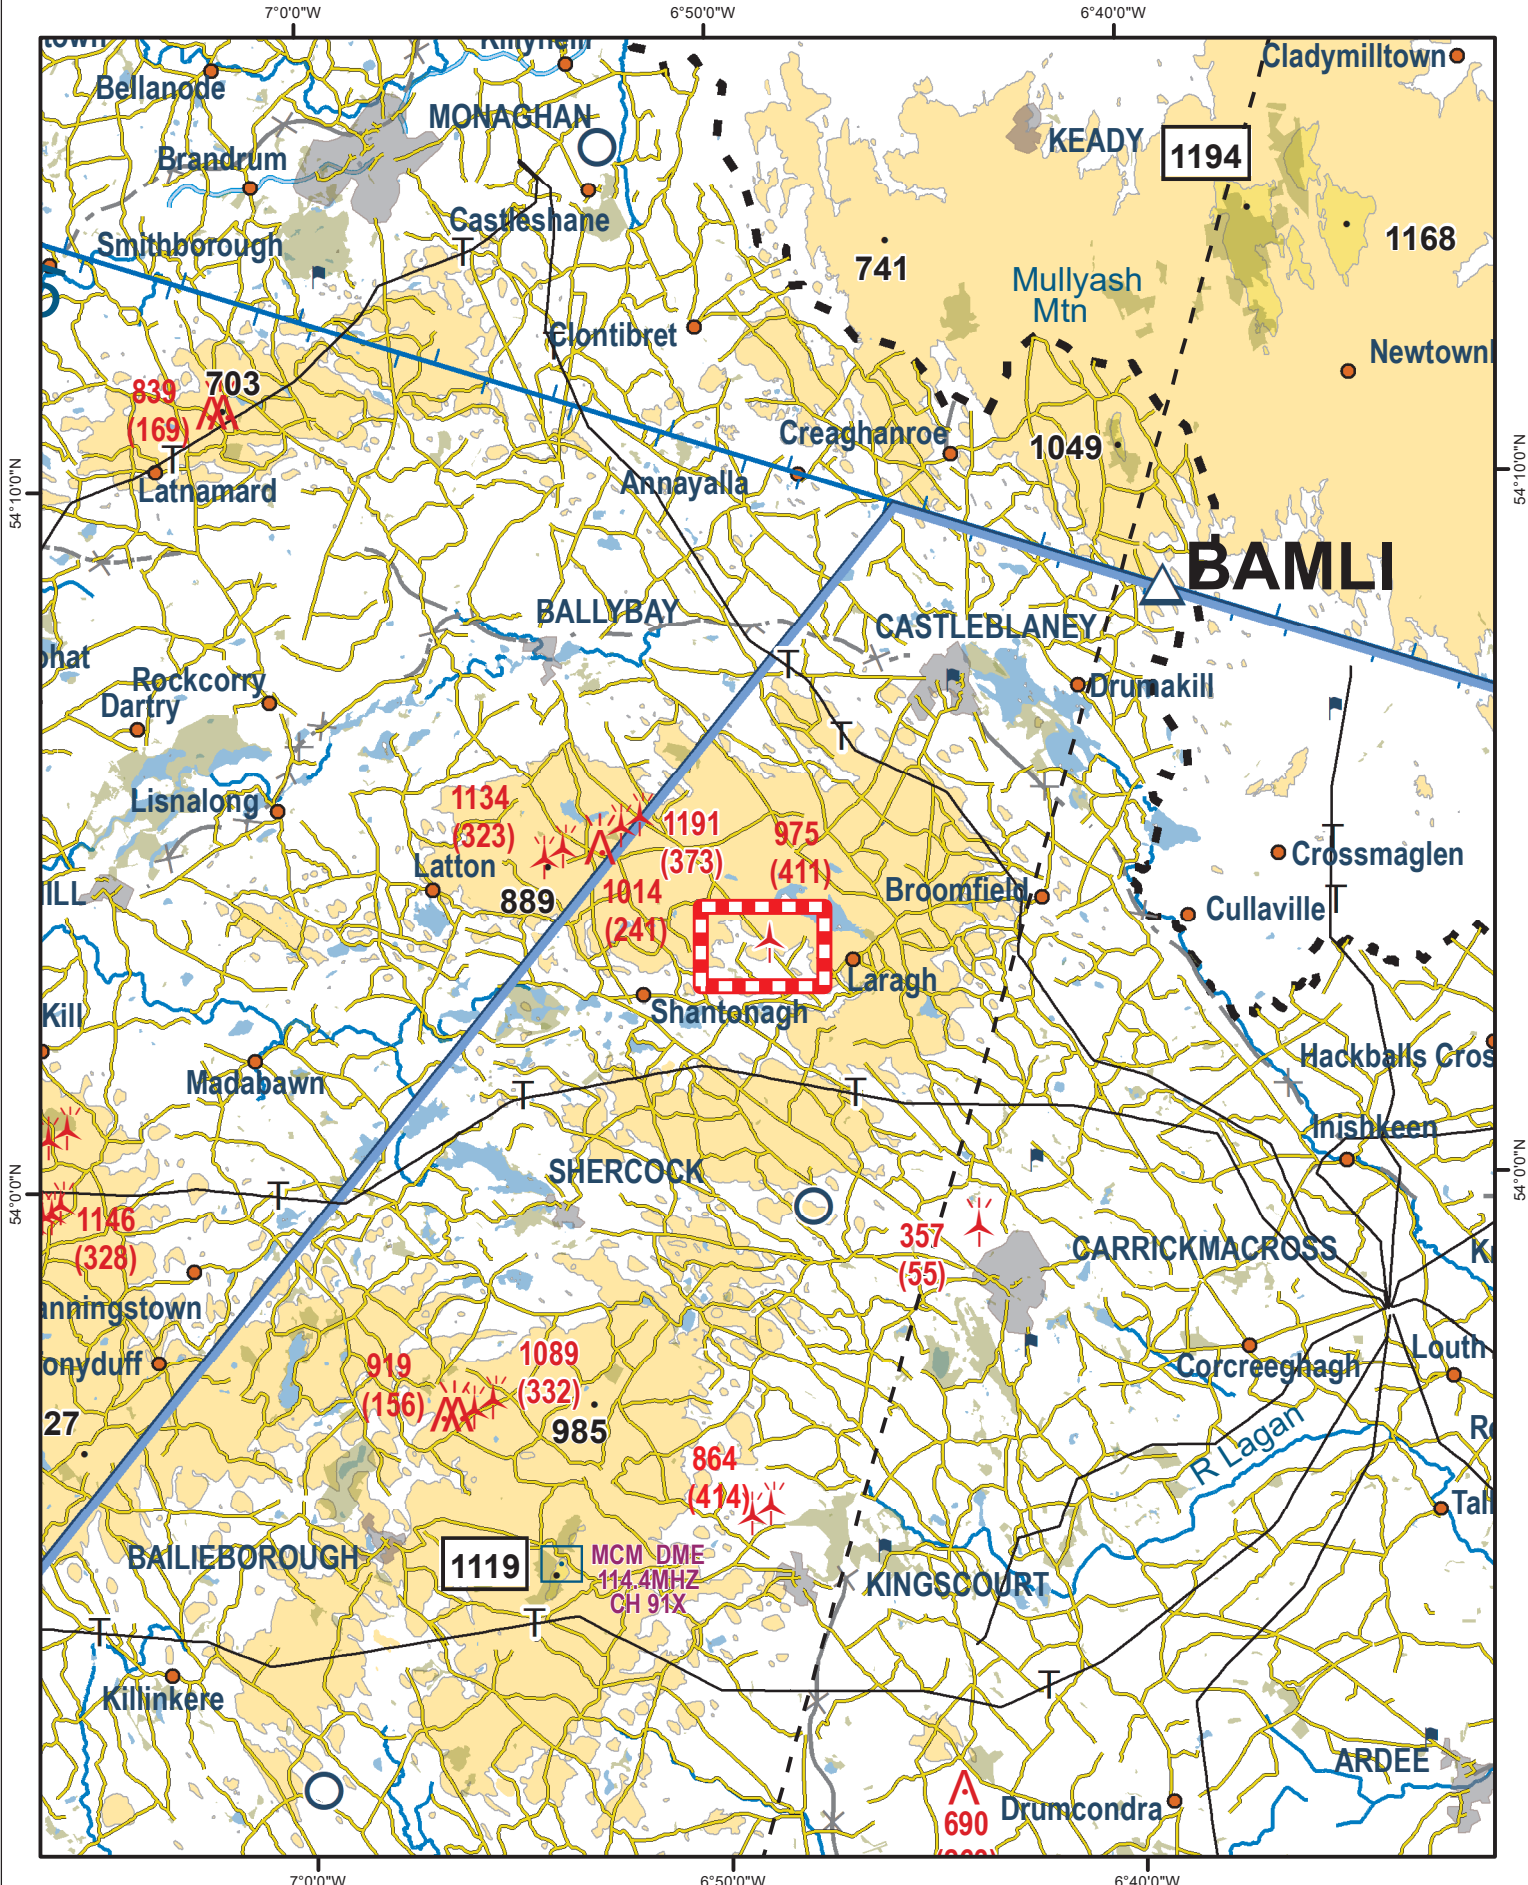

Hand Amendment HA #1: 1:500,000 Ed. 10, & 1:250,000 North Ed. 7 Tullynamalra Castleblaney, Monaghan

N.B. THIS CHART IS FOR INFORMATION PURPOSES ONLY, IT SHALL NOT BE USED FOR NAVIGATION

Tullynamalra Castleblaney, Monaghan
 Position: 54° 03' 21.60" N, 006° 48' 53.40" W
 Height: 411 ft Elevation: 975 ft

1:200,000

[Unique ID: EISN-0265]