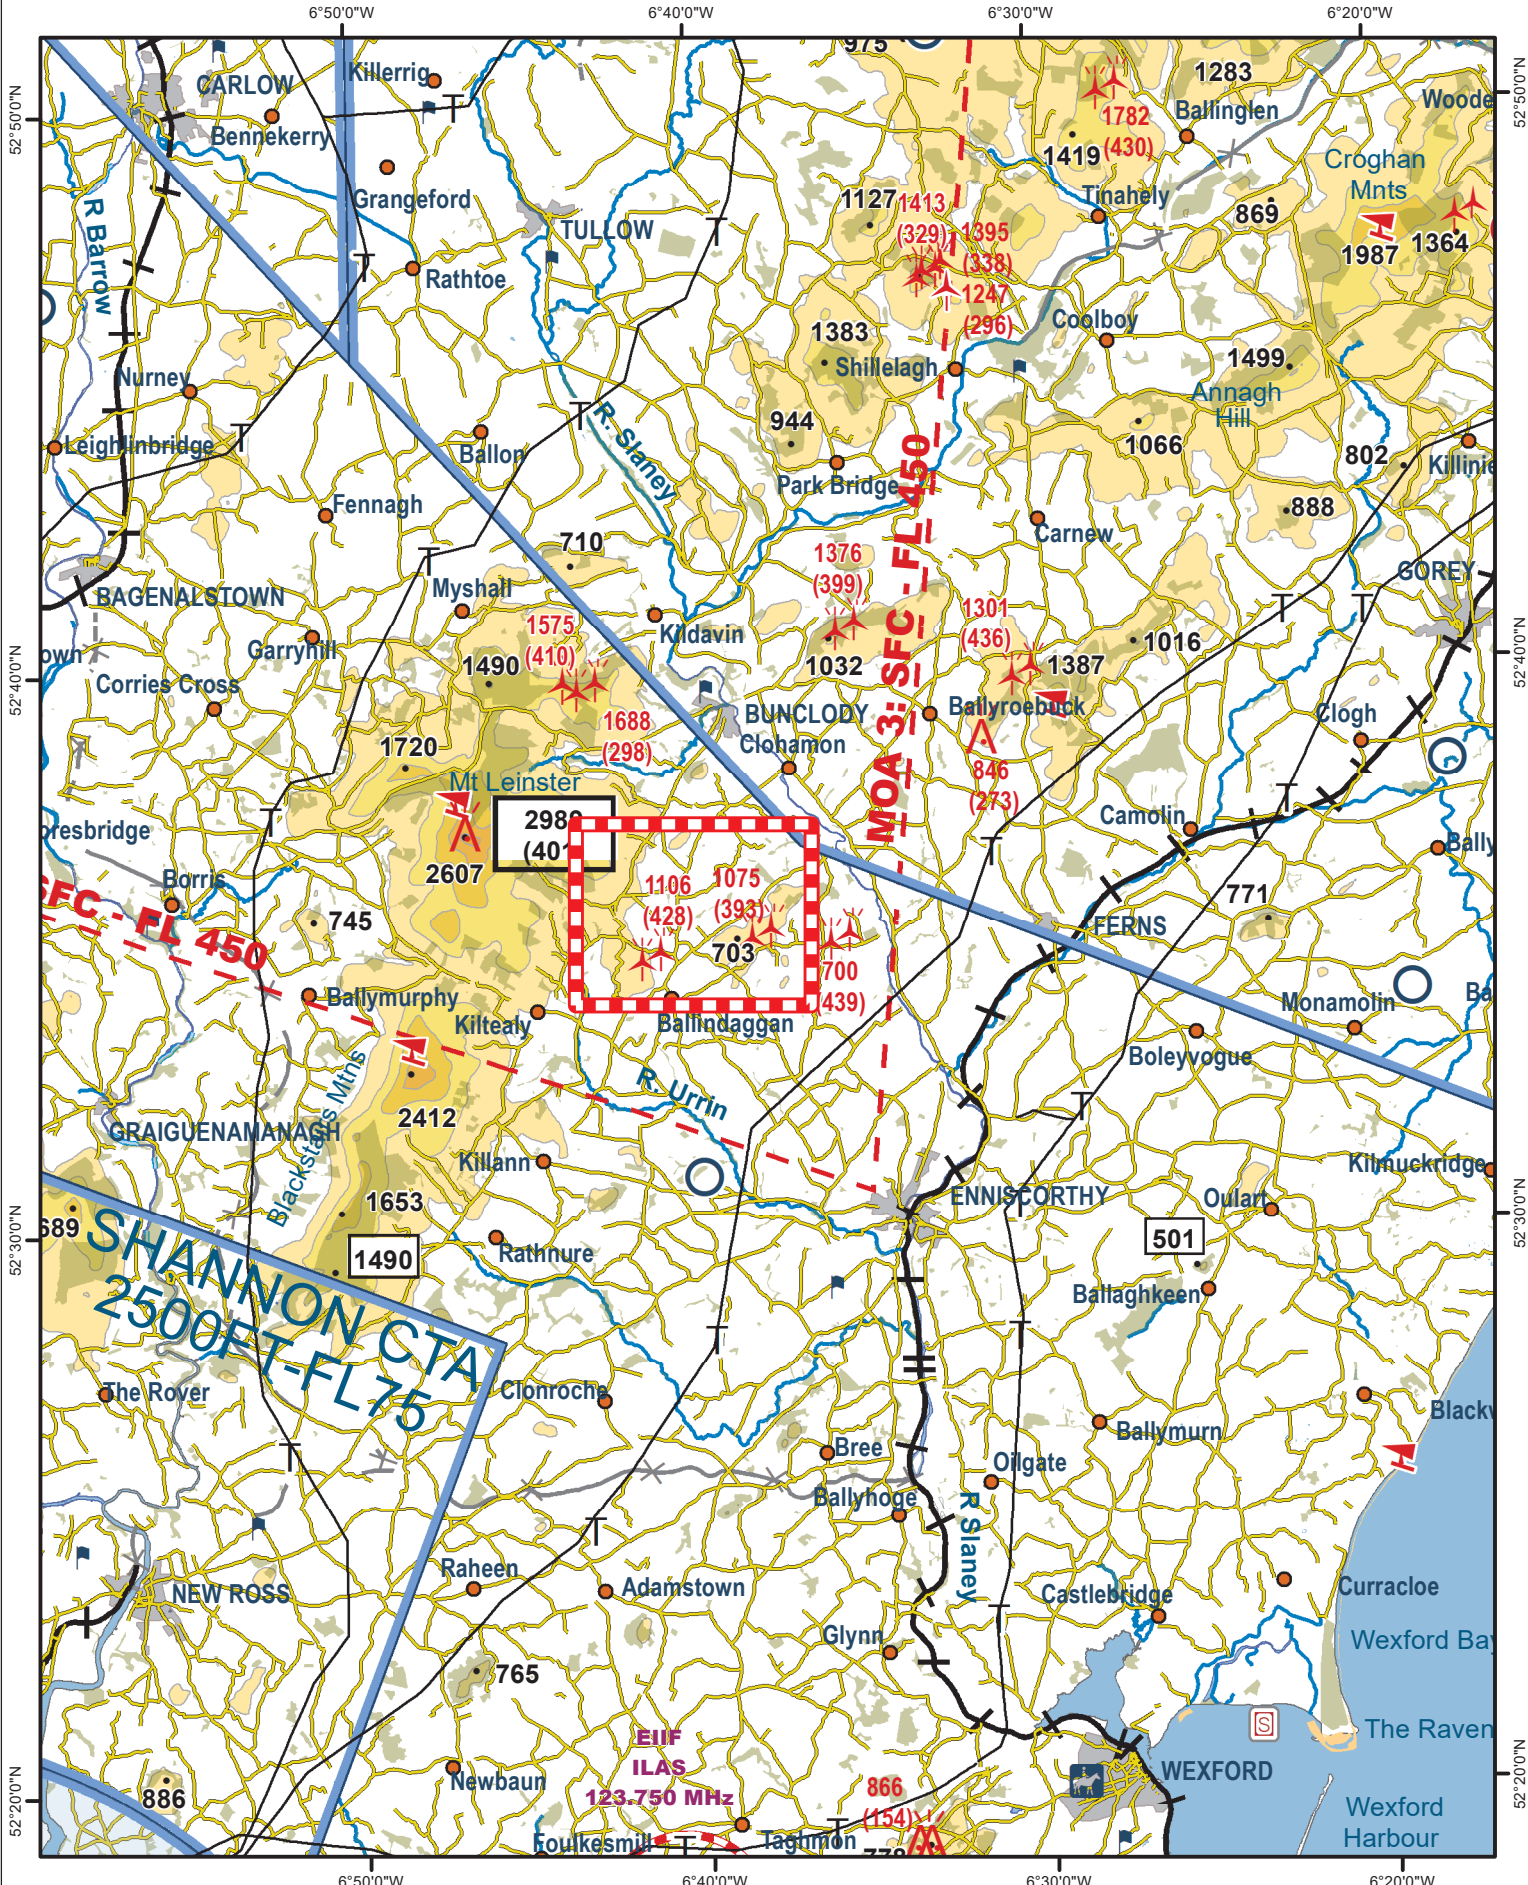

Hand Amendment HA#8: 1:500,000 Ed. 11 & 1:250,000 East Ed.8 HA #8 EISN-0203, Wexford, Castledockrell Wind Farm

N.B. THIS CHART IS FOR INFORMATION PURPOSES ONLY, IT SHALL NOT BE USED FOR NAVIGATION

HA #8, Wexford, Castledockrell Wind Farm
Position: 52° 35' 07.01" N, 006° 38' 35.27" W
Height: 393ft Elevation: 1075ft

1:250,000

[Unique ID: EISN-0203]