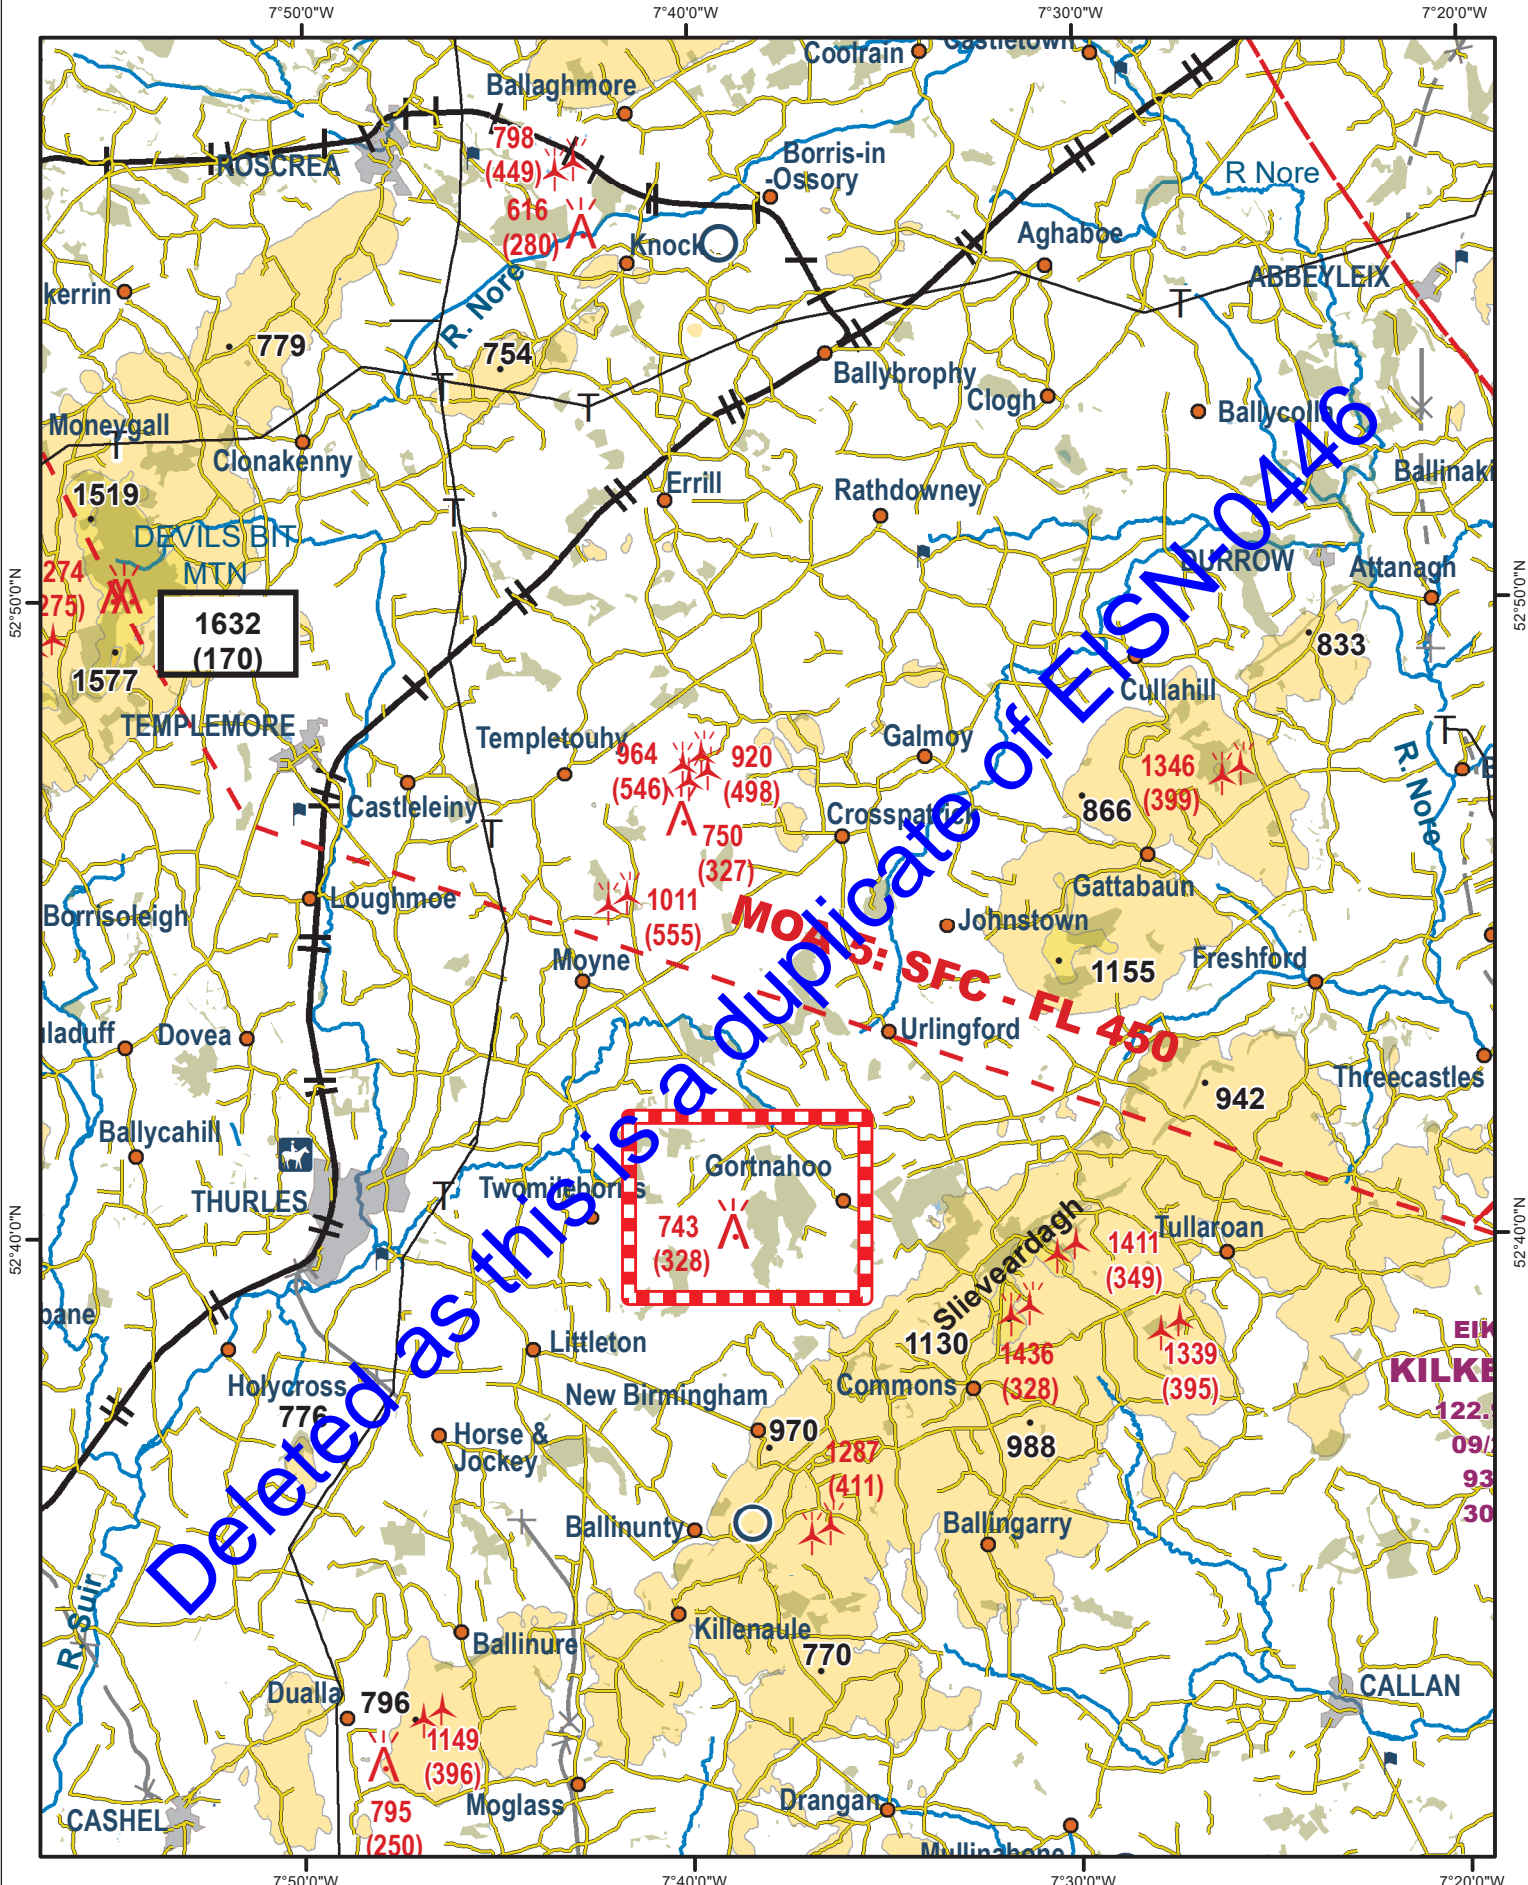

Hand Amendment HA#7: 1:500,000 Ed. 11 & 1:250,000 South Ed. 8 EISN-0449-Tipperary, Longfordpass South Met Mast

N.B. THIS CHART IS FOR INFORMATION PURPOSES ONLY, IT SHALL NOT BE USED FOR NAVIGATION

HA #7--Tipperary, Longfordpass South Met Mast
 Position: 52° 40' 08.82" N, 007° 38' 59.20" W
 Height: 328ft Elevation: 743ft

1:220,000

[Unique ID: EISN-0449]