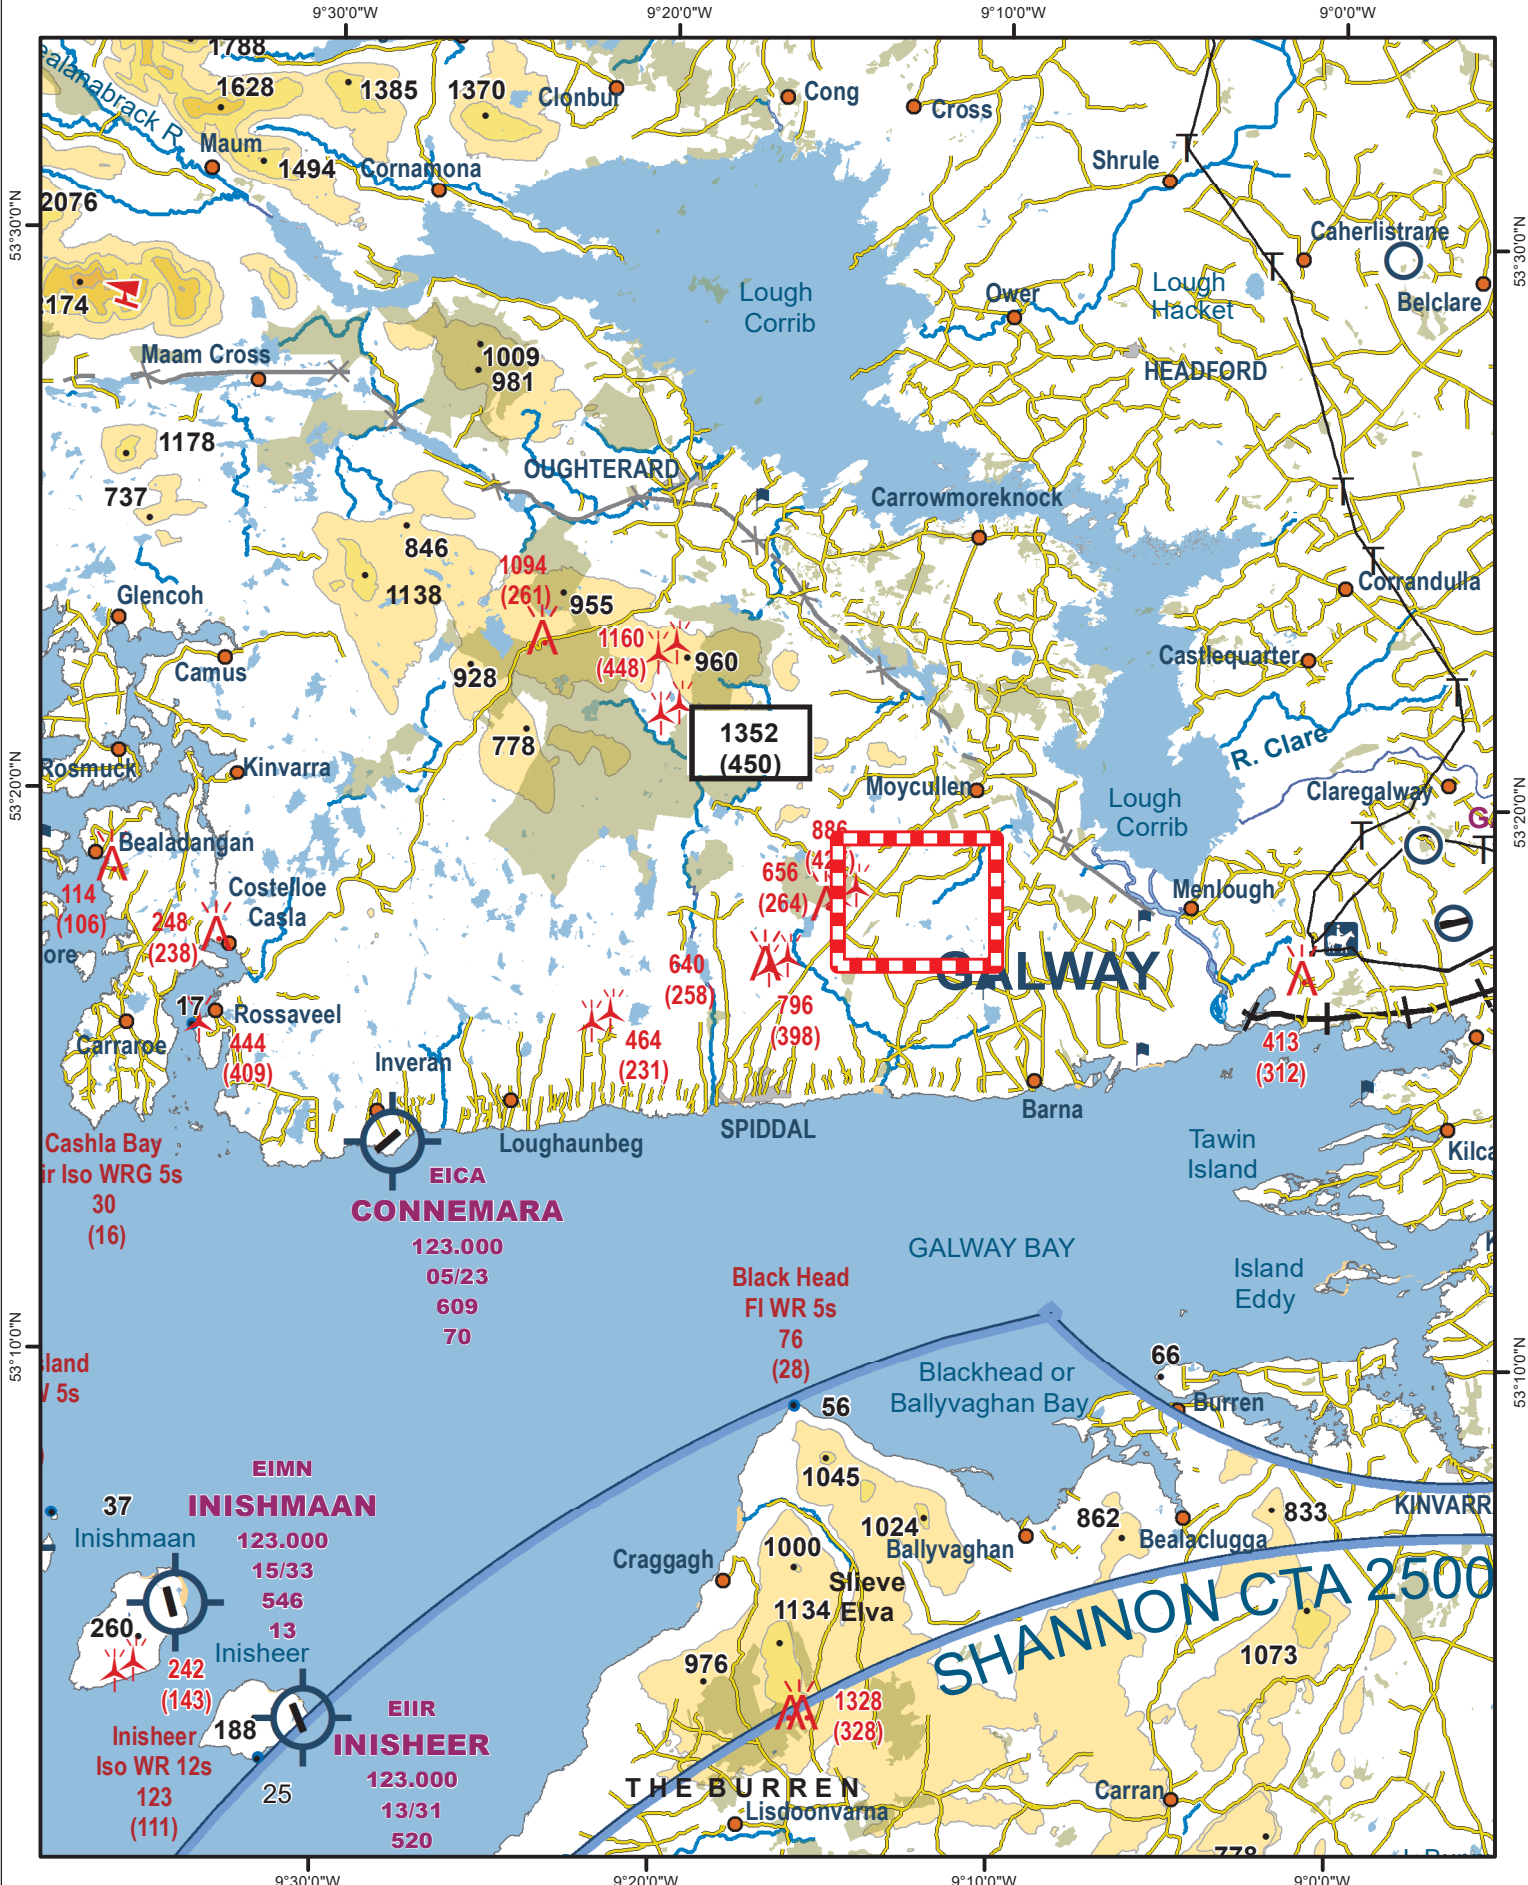

Hand Amendment #2: 1:500,000 Ed. 11, & 1:250,000 West Ed. 8 Knockalough Wind Farm, Galway REMOVED

N.B. THIS CHART IS FOR INFORMATION PURPOSES ONLY, IT SHALL NOT BE USED FOR NAVIGATION

Knockalough Wind Farm, Galway REMOVED
 Position: 53° 18' 15.11" N, 009° 14' 33.73" W
 Height: 430ft Elevation: 896ft

1:250,000

[Unique ID: EISN-0273]