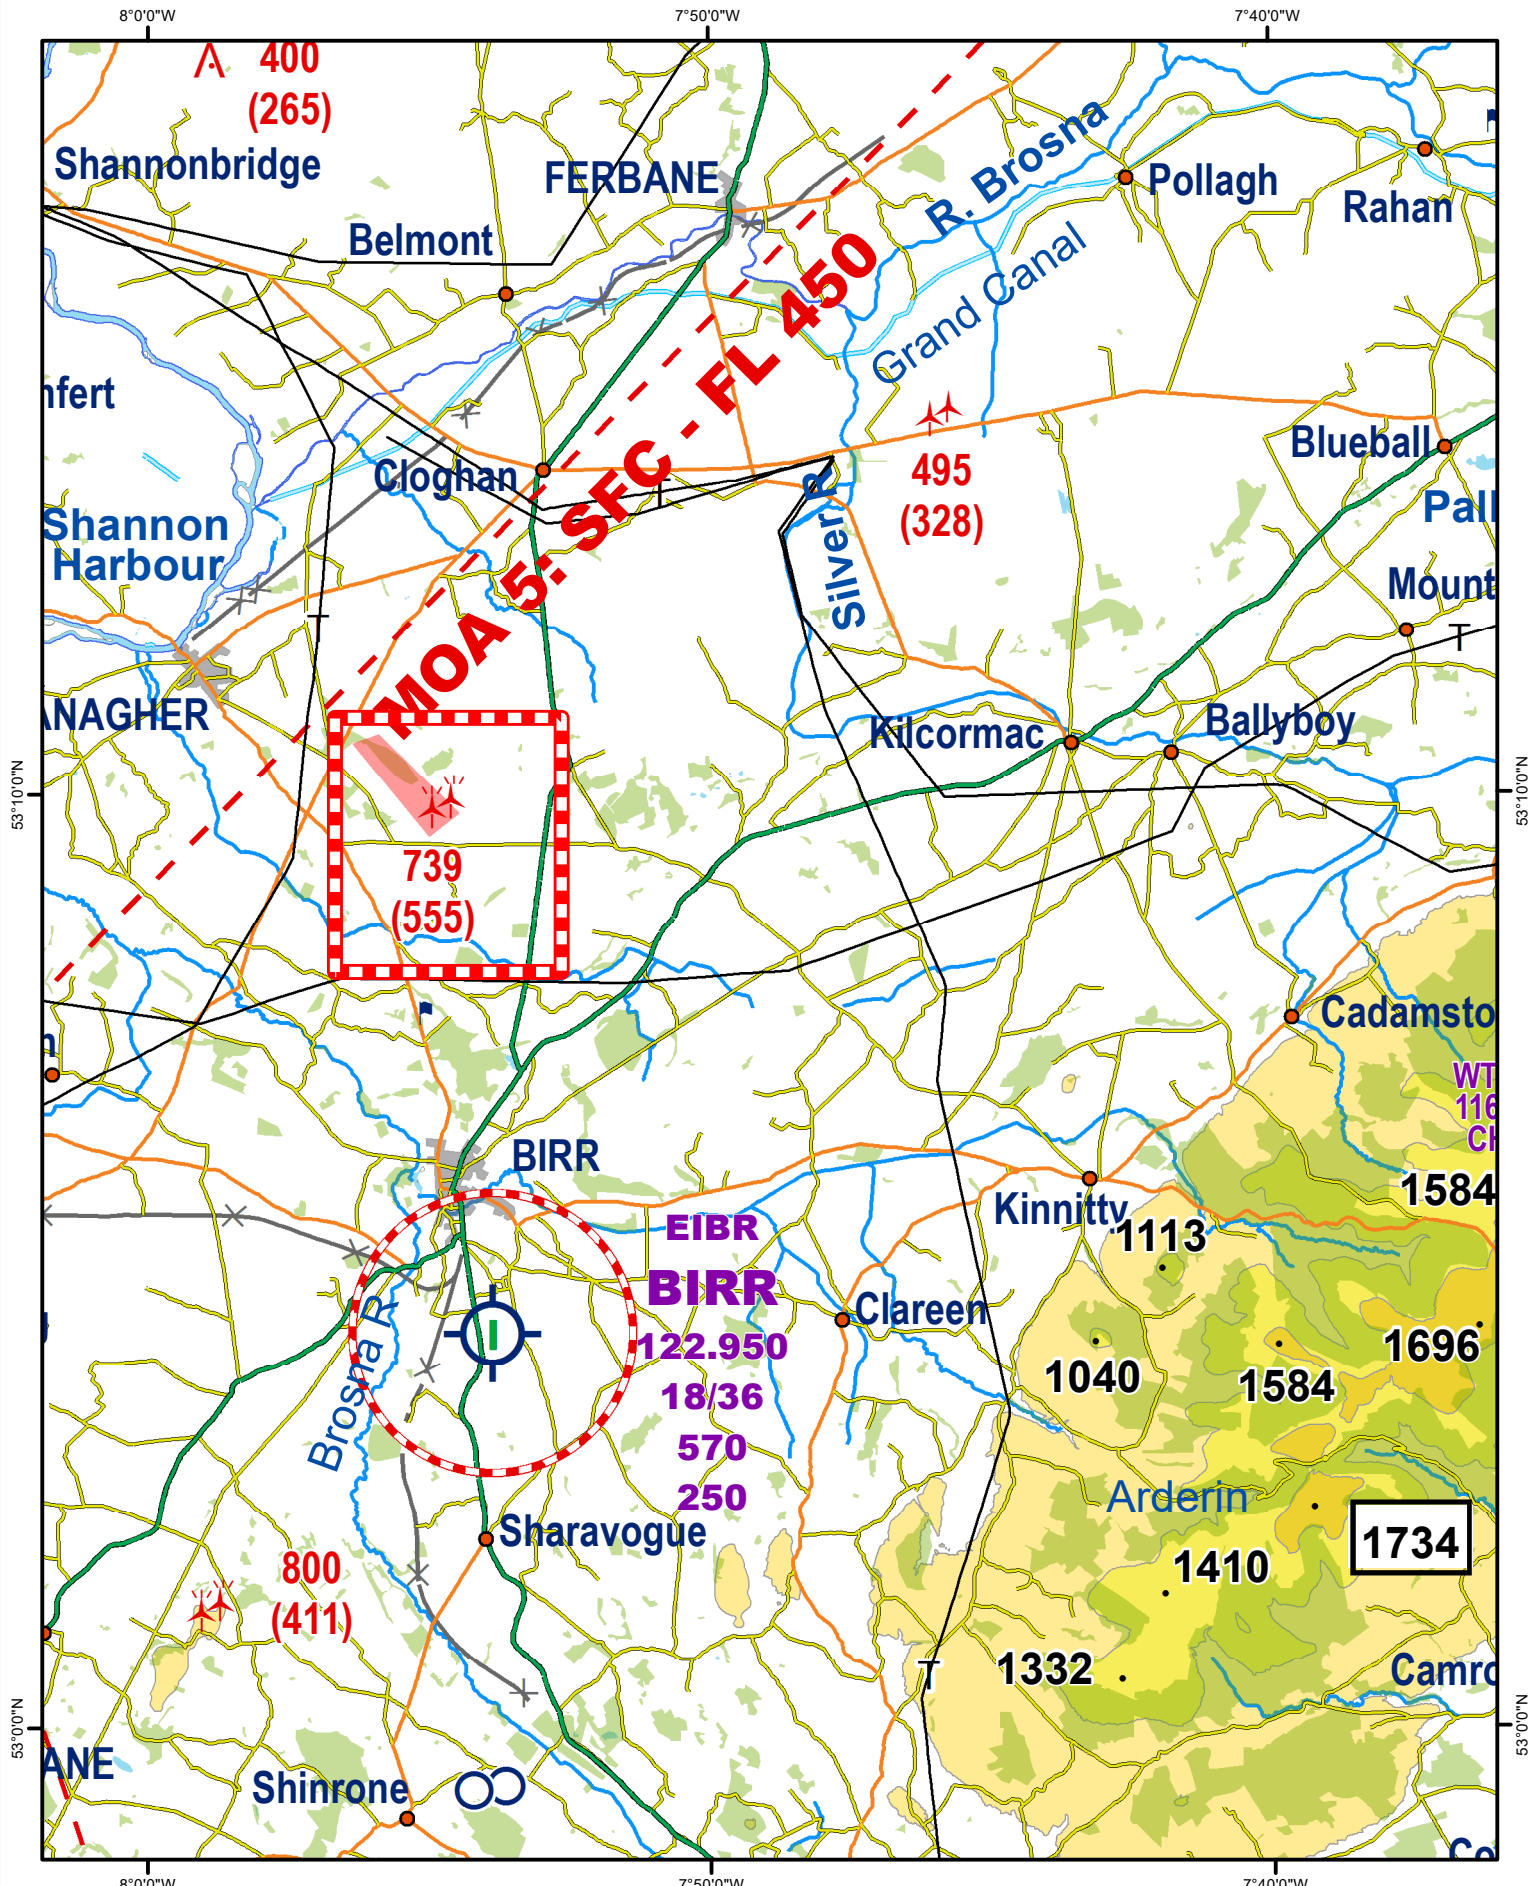

Hand Amendment: 1:500,000 Ed. 8 & 1:250,000 East Ed. 5 Meenwaun, Birr, Co. Offaly - Wind Farm Constructed

N.B. THIS CHART IS FOR INFORMATION PURPOSES ONLY, IT SHALL NOT BE USED FOR NAVIGATION

Meenwaun Wind Farm, Birr, County Offaly
Wind Farm Centroid Position: 53° 10' 03.86" N, 007° 55' 26.39" W
Height: 555ft Elevation 739 ft

1:150,000

[Unique ID: EISN-2019-0006]

Based on Ordnance Survey Ireland by permission of the Government Permit 7109