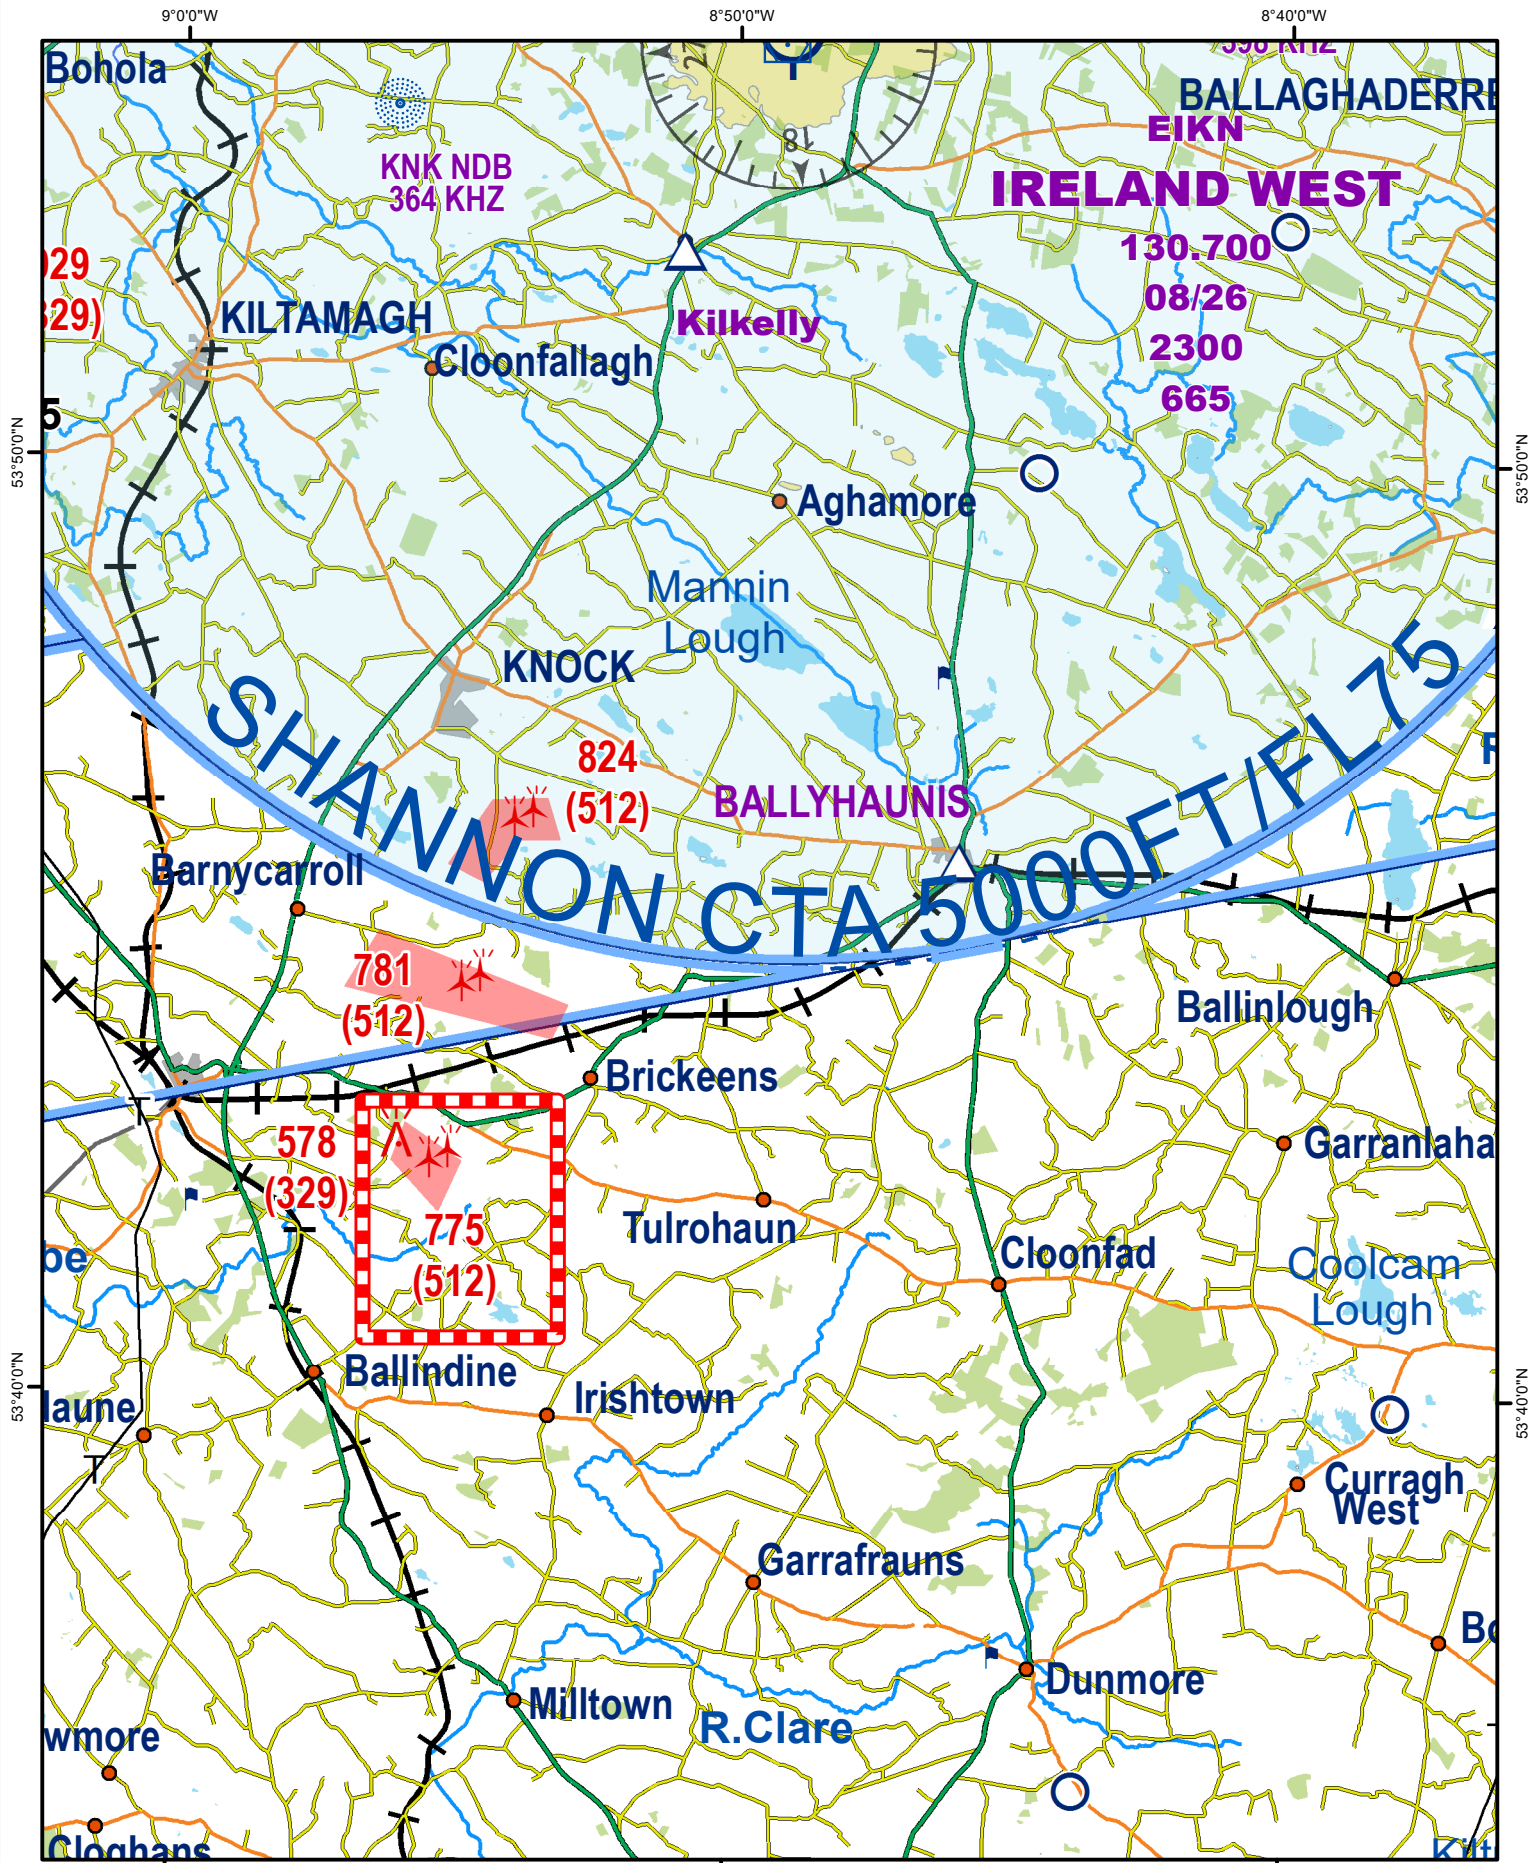

# Hand Amendment: 1:500,000 Ed. 8 & 1:250,000 West Ed. 5 Ballykinava, Co. Mayo - Wind Farm Constructed

N.B. THIS CHART IS FOR INFORMATION PURPOSES ONLY, IT SHALL NOT BE USED FOR NAVIGATION

**Ballykinava Wind Farm, County Mayo**  
 Wind Farm Centroid Position: 53° 42' 25.40" N, 008° 55' 29.46" W  
 Height: 512ft Elevation: 775 ft

1:150,000

 WINDFARM, LIT

0 1 2 3 NM

[Unique ID: EISN-2019-0007]

Based on Ordnance Survey Ireland by permission of the Government Permit 7109