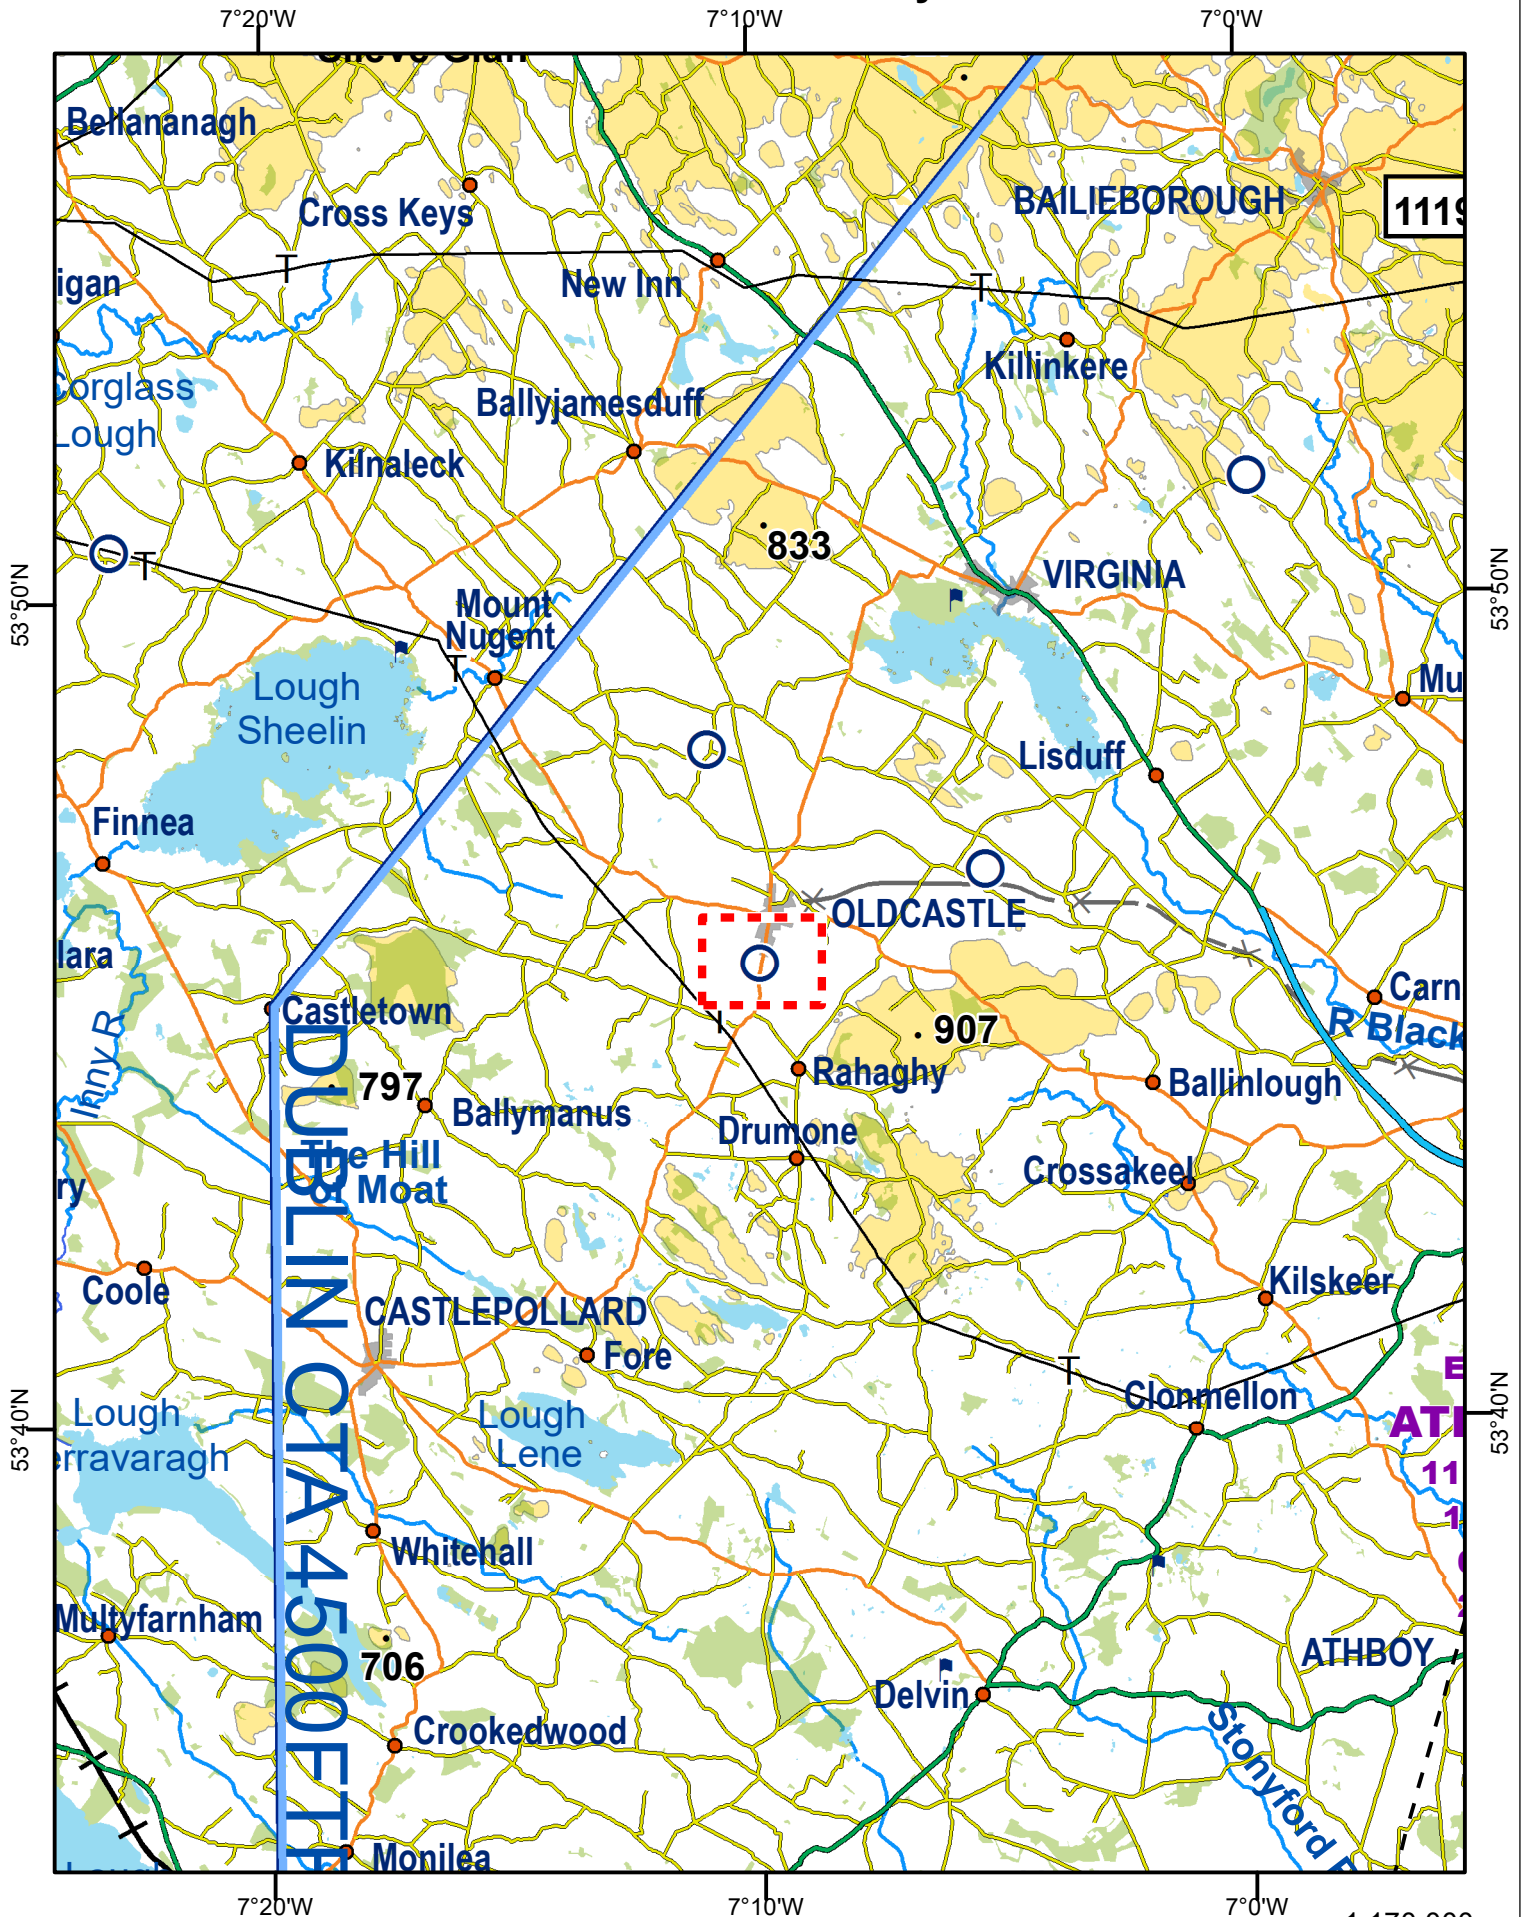

# Hand Amendment: 1:500,000 Ed. 8 & 1:250,000 East Ed. 5 Tubride Airfield - County Meath

N.B. THIS CHART IS FOR INFORMATION PURPOSES ONLY, IT SHALL NOT BE USED FOR NAVIGATION

1:170,000

**Airfield Added:**  
Tubride Airfield, Co. Meath 53° 45' 35" N, 007° 09' 58" W