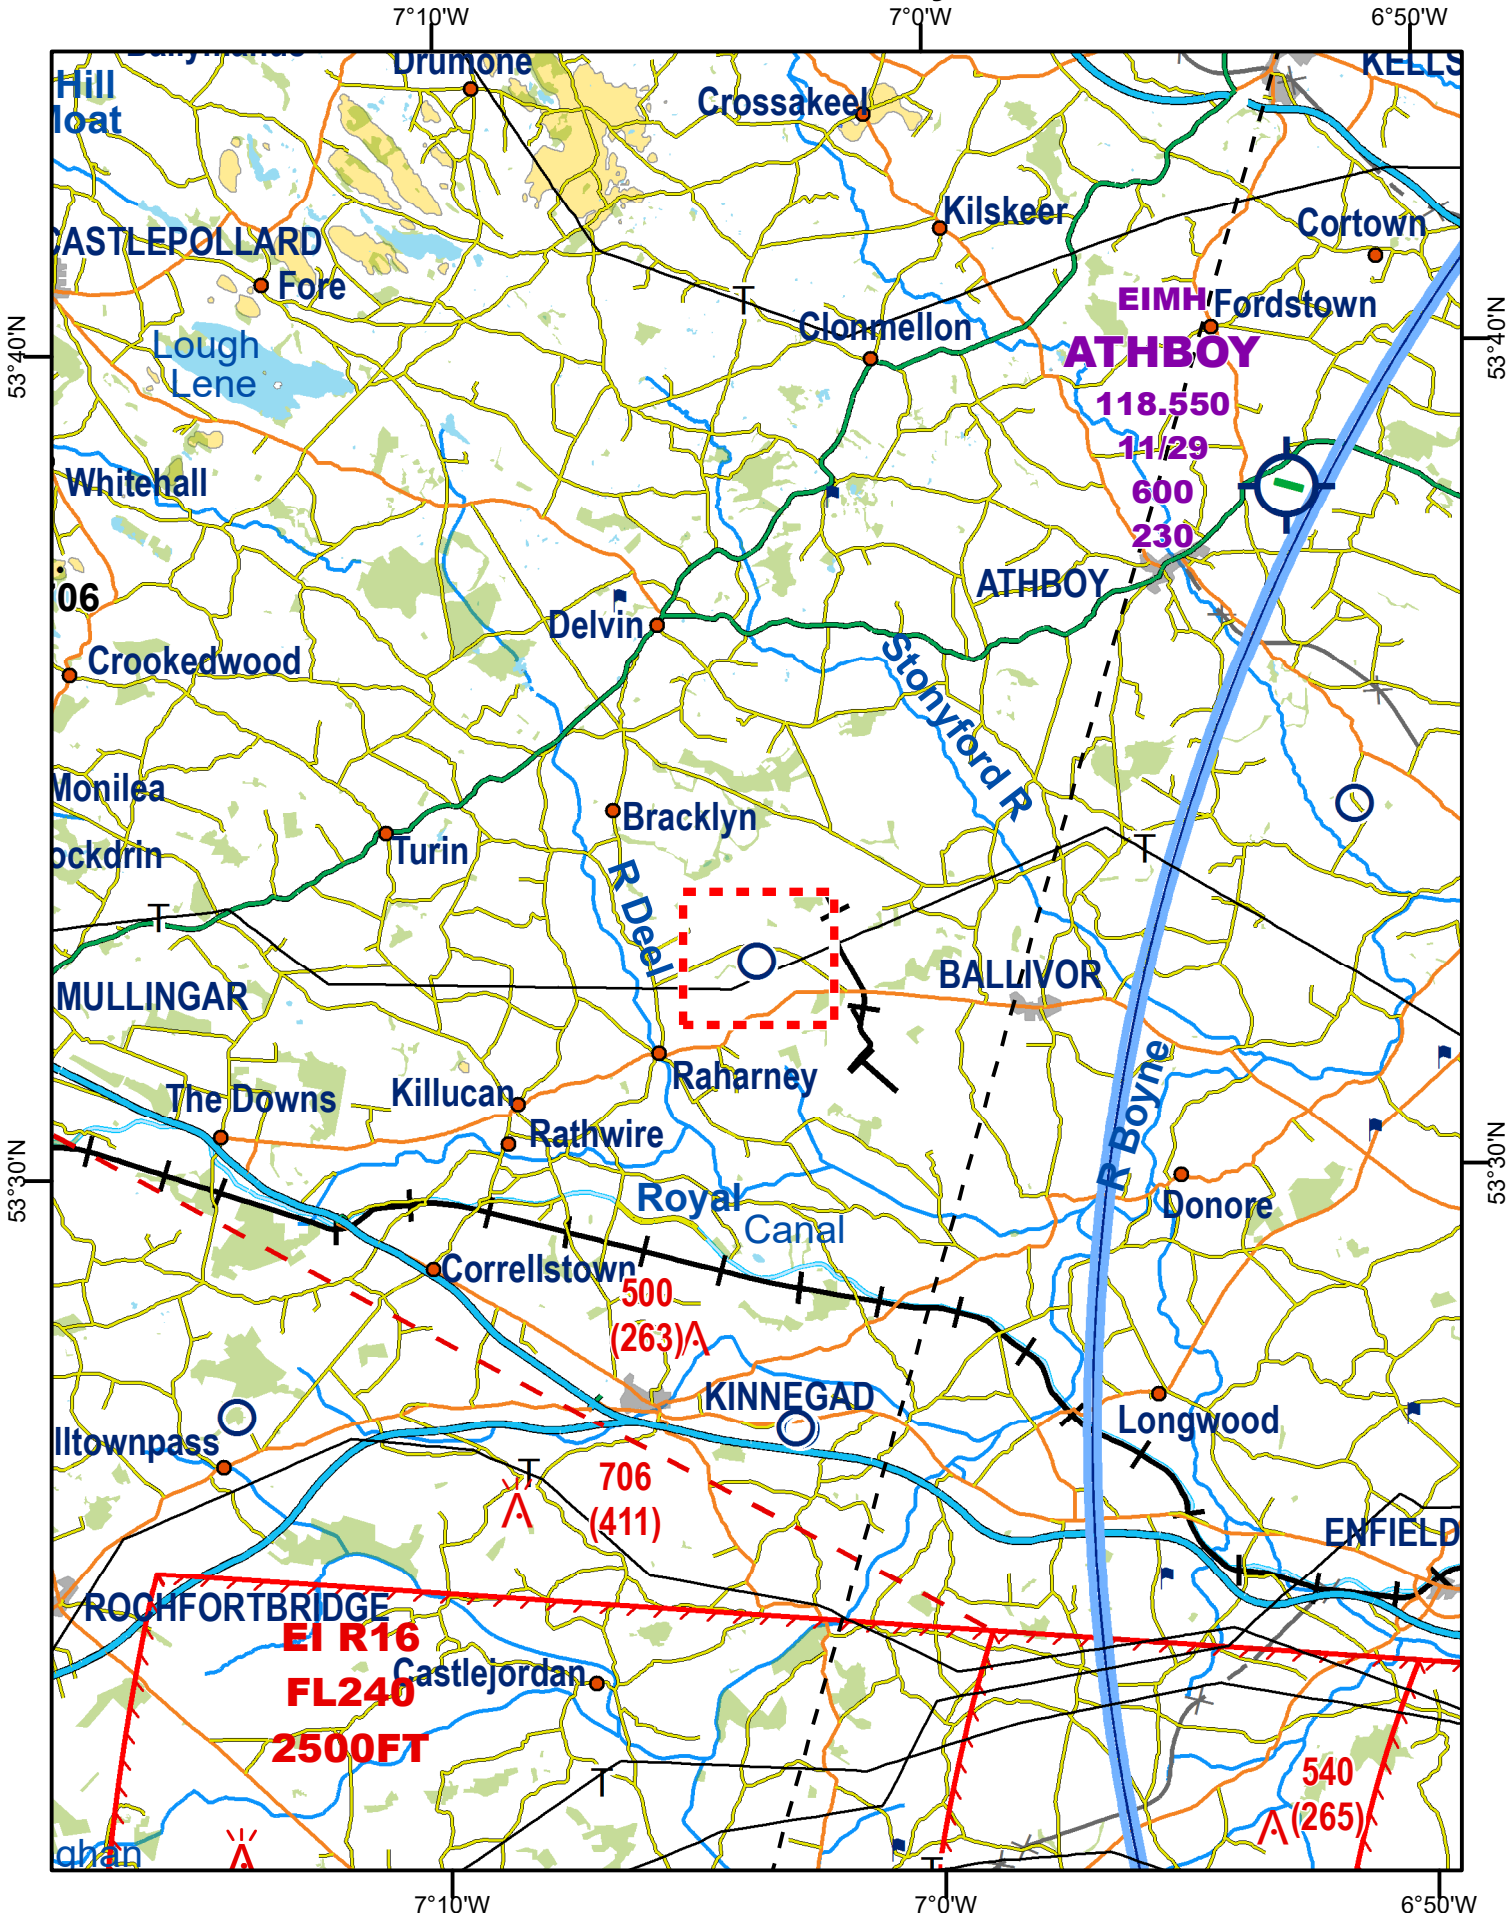

Hand Amendment: 1:500,000 Ed.8 & 1:250,000 East Ed.5 Craddenstown Airfield - County Westmeath

N.B. THIS CHART IS FOR INFORMATION PURPOSES ONLY, IT SHALL NOT BE USED FOR NAVIGATION

Airfield Added:
Craddenstown Airfield, Co. Westmeath 53° 32' 35" N, 007° 03' 39" W

○ AERODROME WITH NO FACILITIES
OR EMERGENCY AERODROME