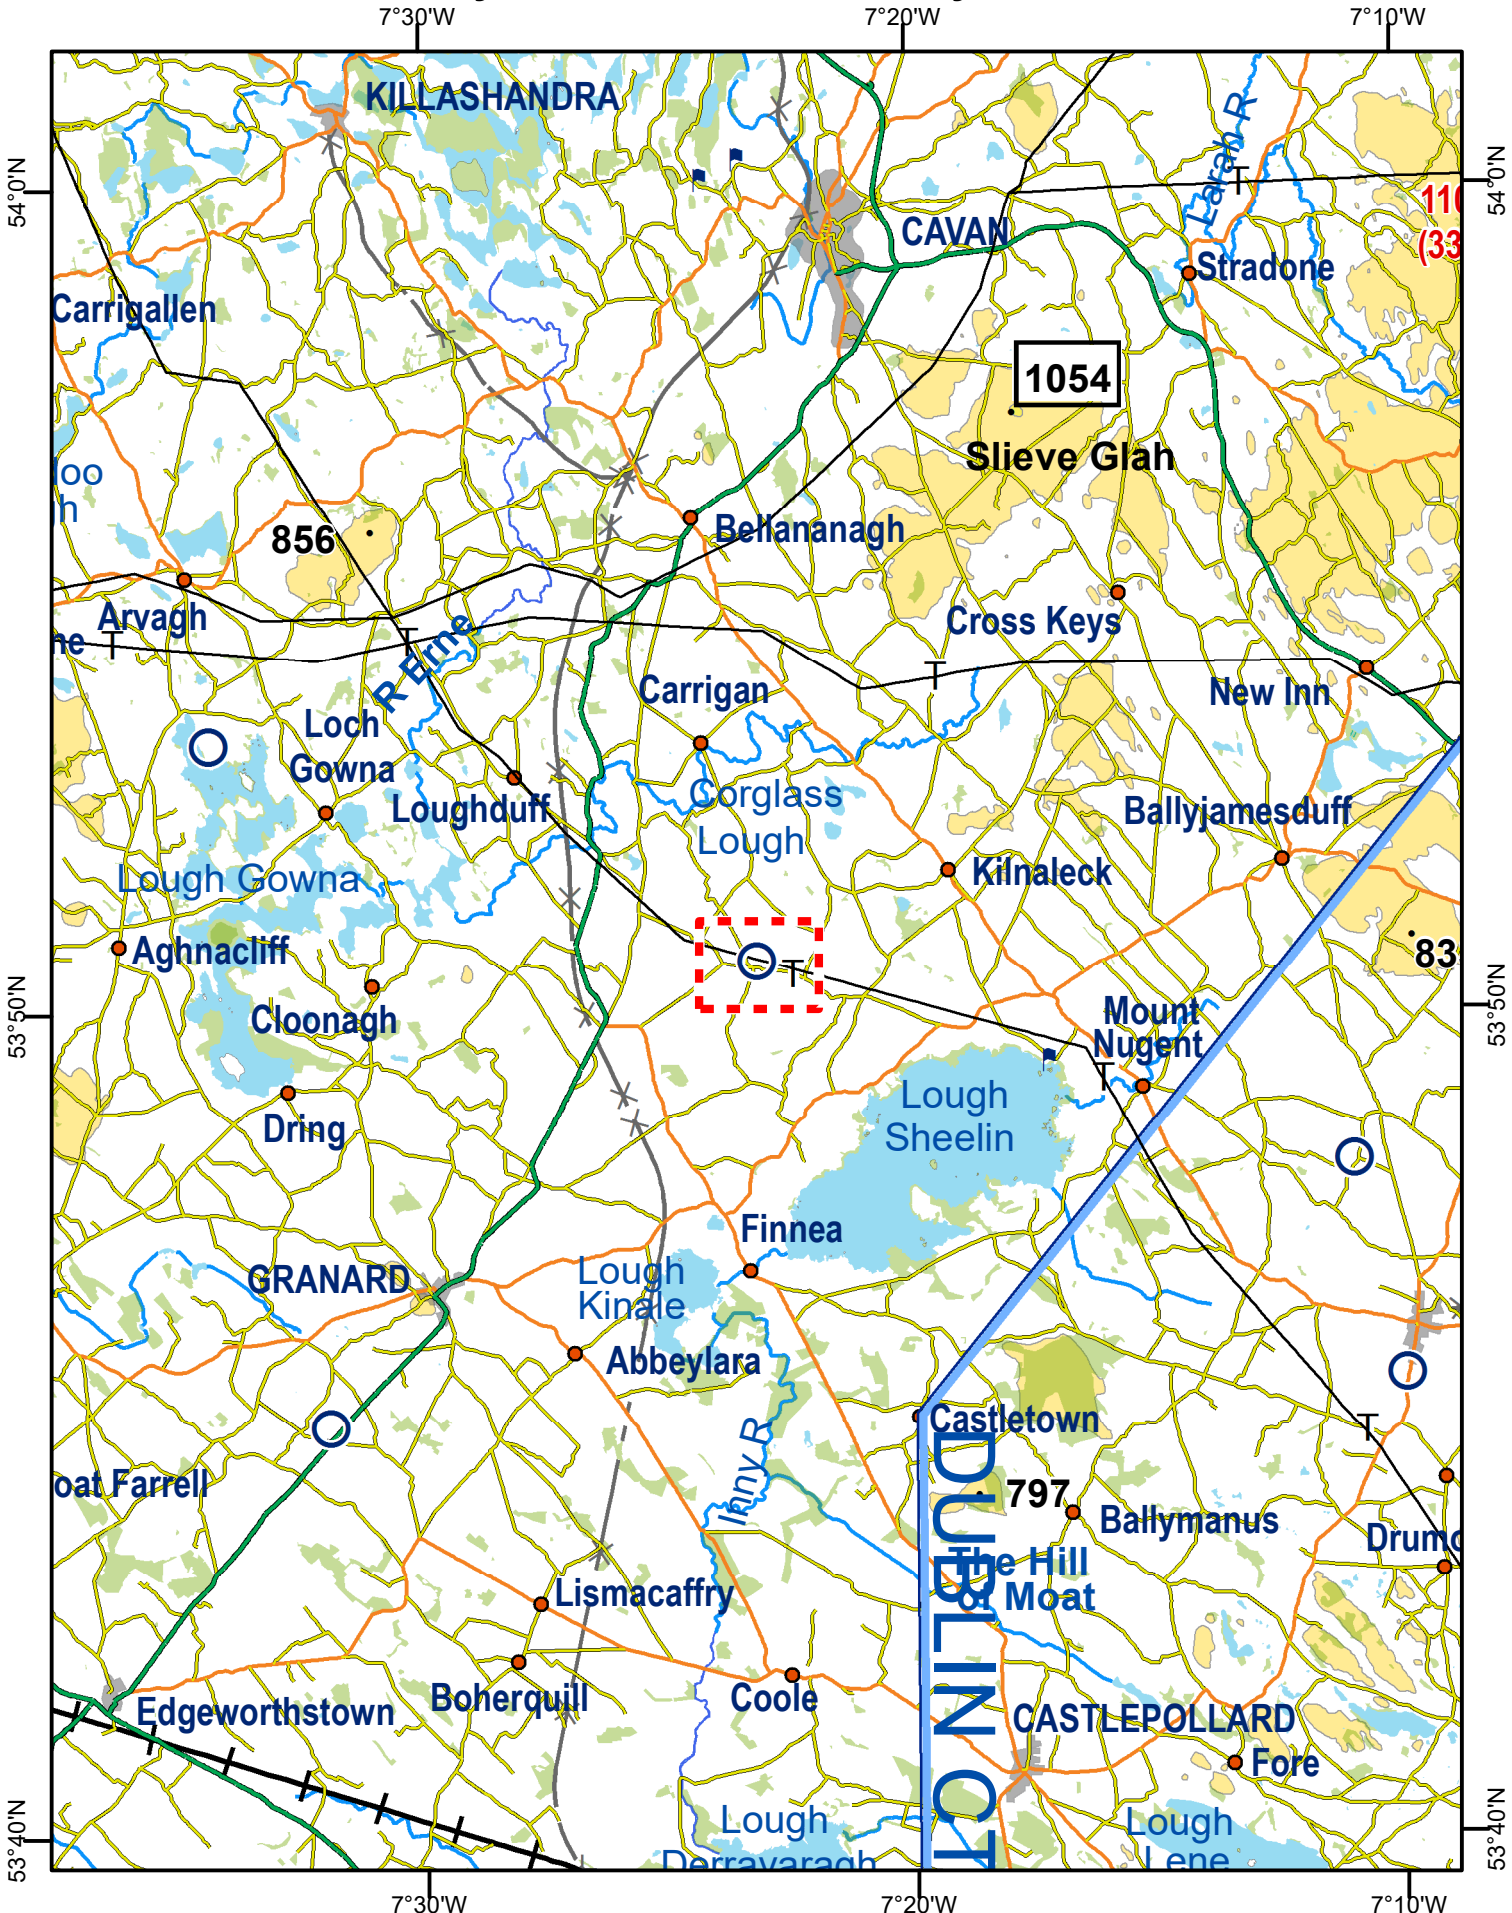

Hand Amendment: 1:500,000 Ed. 8 & 1:250,000 East Ed. 5 Ballyheelan Airfield - County Cavan

N.B. THIS CHART IS FOR INFORMATION PURPOSES ONLY, IT SHALL NOT BE USED FOR NAVIGATION

Airfield Added:
Ballyheelan Airfield, Co. Cavan 53° 50' 37" N, 007° 23' 14" W