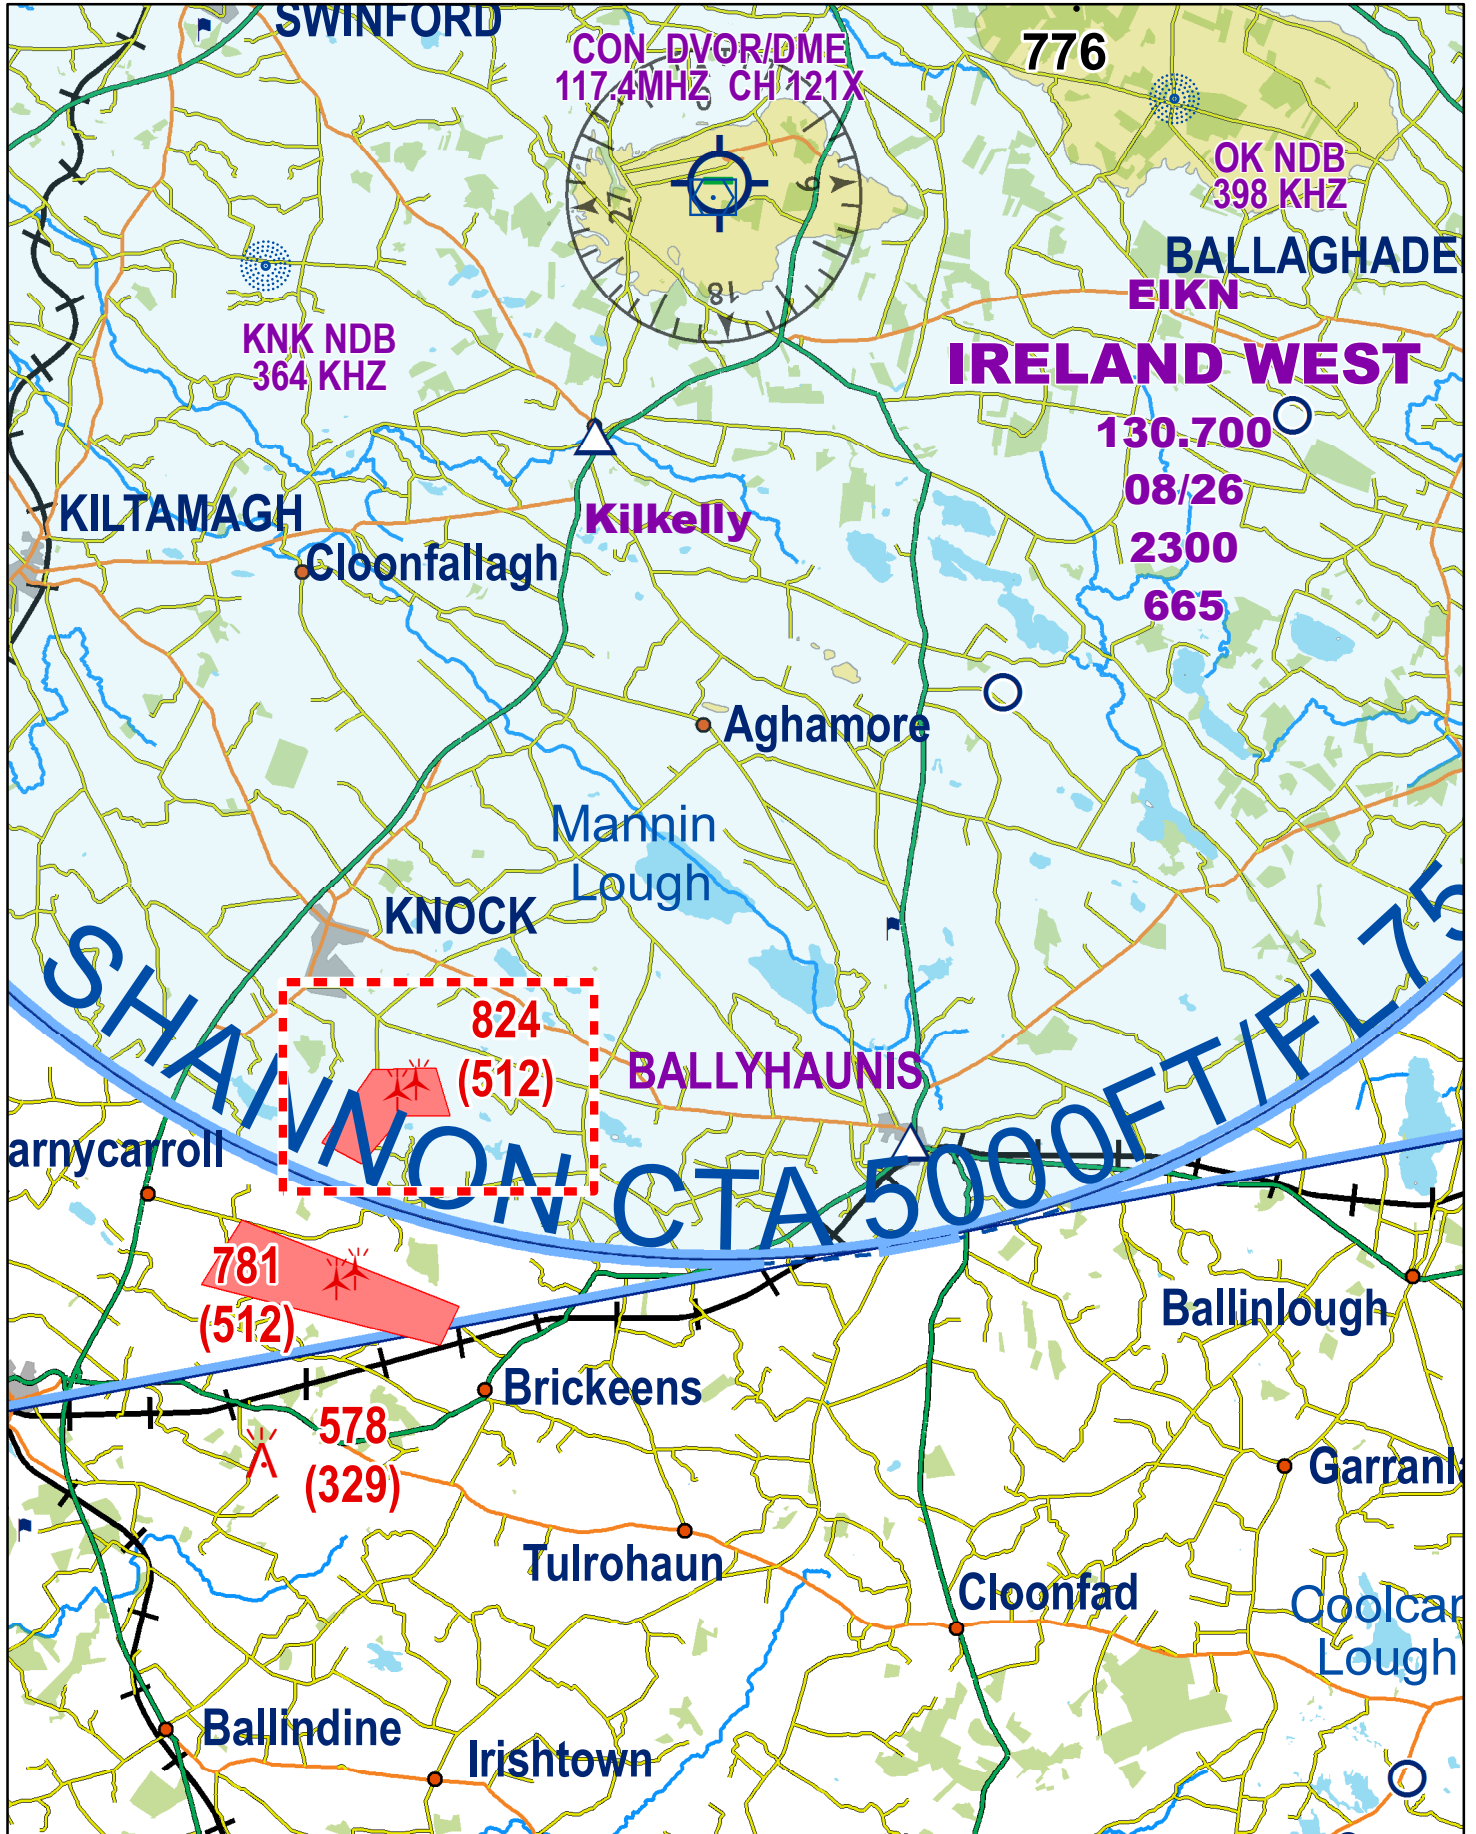

Hand Amendment: 1:500,000 & 1:250,000 West Magheramore, Co. Mayo - Wind Farm Constructed

N.B. THIS CHART IS FOR INFORMATION PURPOSES ONLY, IT SHALL NOT BE USED FOR NAVIGATION

1:130,000

Magheramore Wind Farm, County Mayo:
 Wind Farm Centroid Position: 53° 46' 03.79" N 008° 53' 59.31" W
 Height: 512ft Elevation: 824ft

[Unique ID: EISN-2019-0002]

Based on Ordnance Survey Ireland by permission of the Government Permit 7109