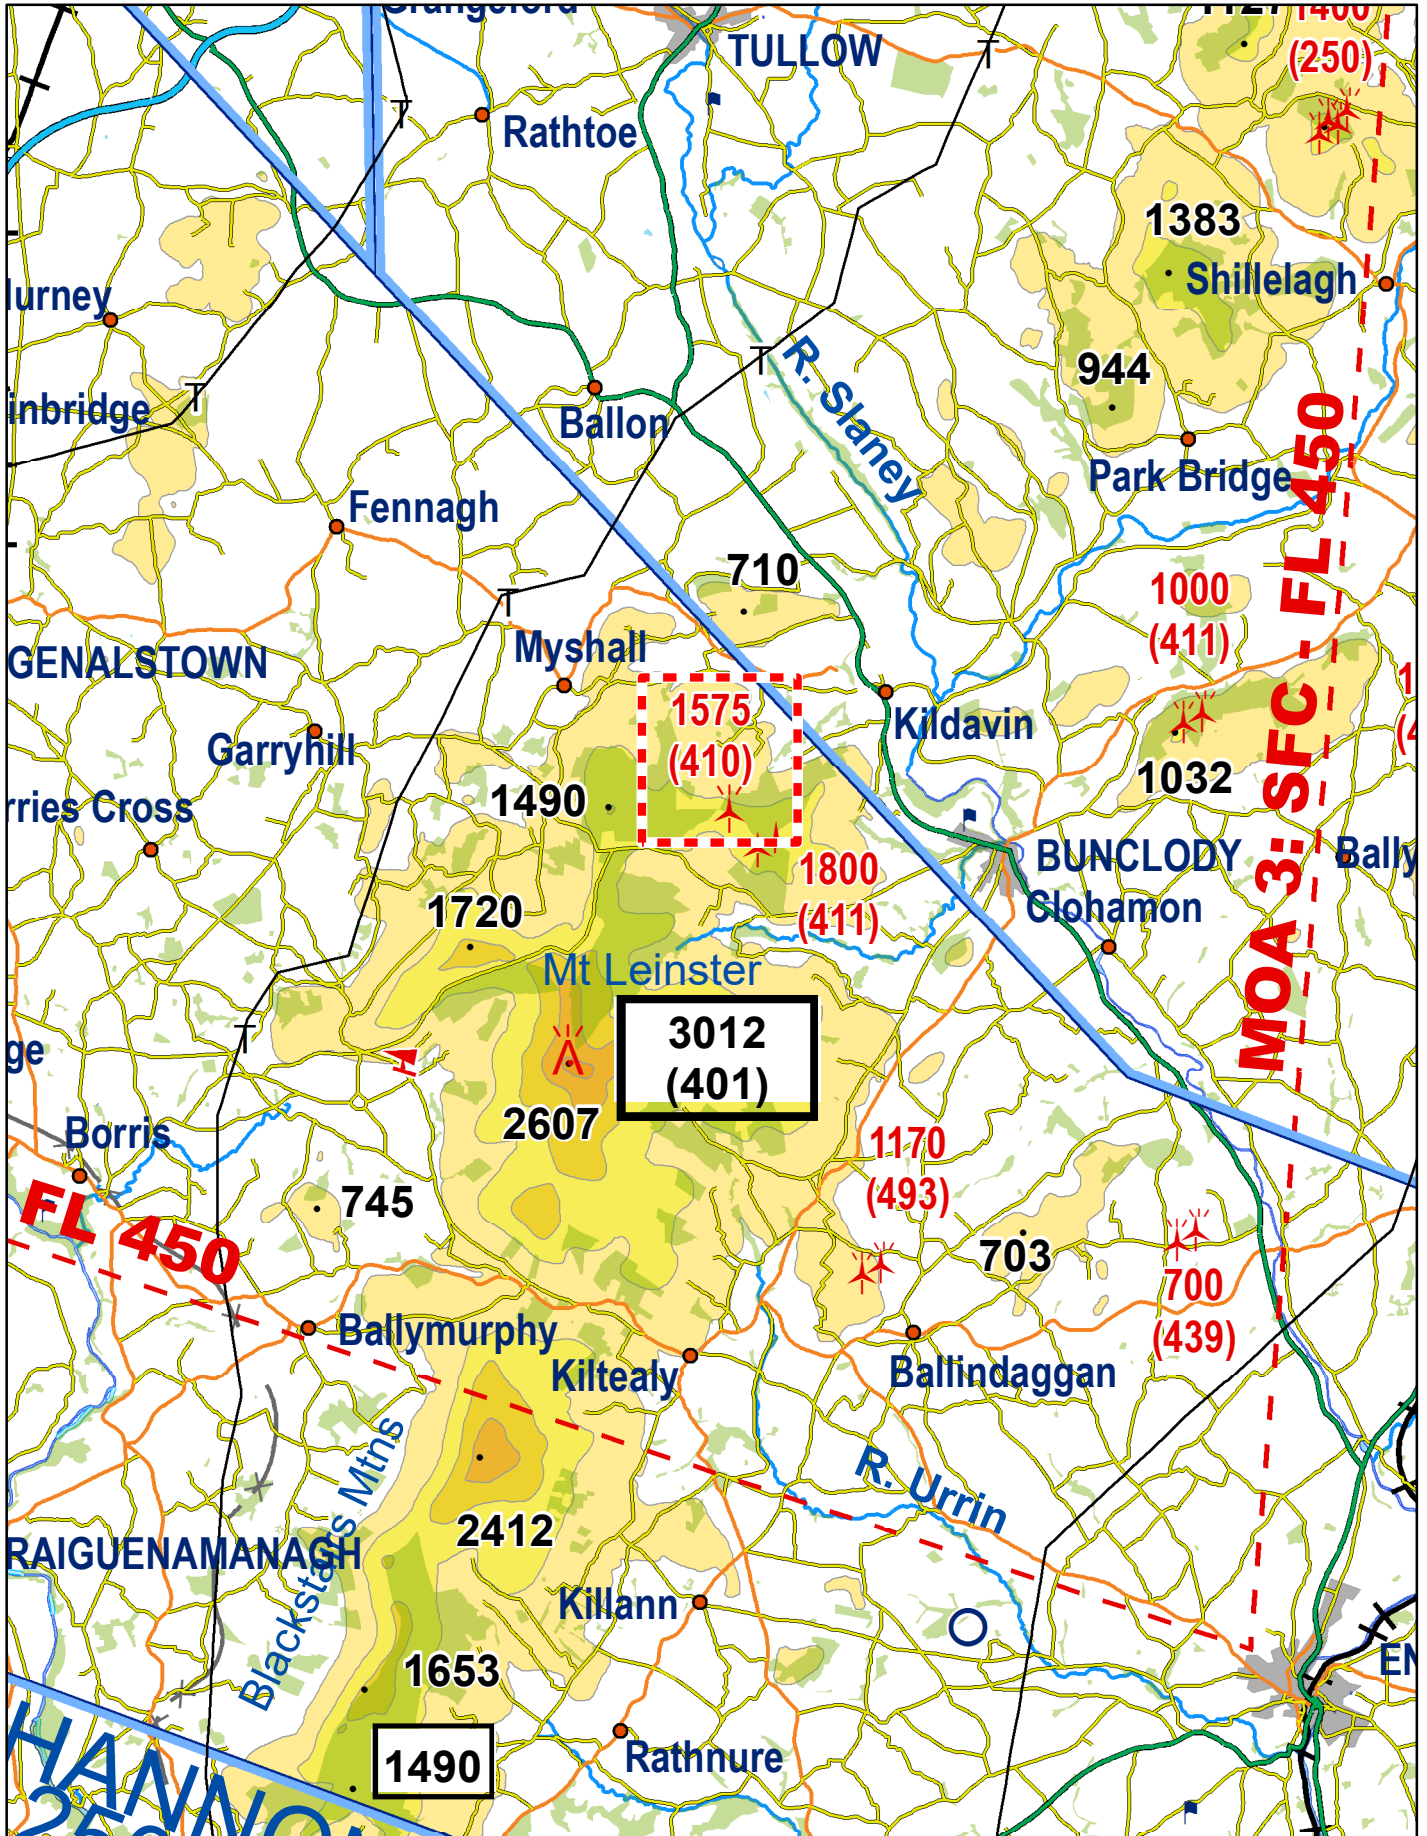

Hand Amendment: 1:500,000 & 1:250,000 East Kilbranish, Co. Carlow: Constructed Wind Turbine

N.B. THIS CHART IS FOR INFORMATION PURPOSES ONLY, IT SHALL NOT BE USED FOR NAVIGATION

1:150,000

Kilbranish, County Carlow

Constructed Wind Turbine Position: 52° 39' 41.87" N, 006° 44' 01.27" W

Height: 410 ft Elevation 1575 ft

[Unique ID: EISN-2018-0256]

Based on Ordnance Survey Ireland by permission of the Government Permit 7109

0 1 2 3 NM