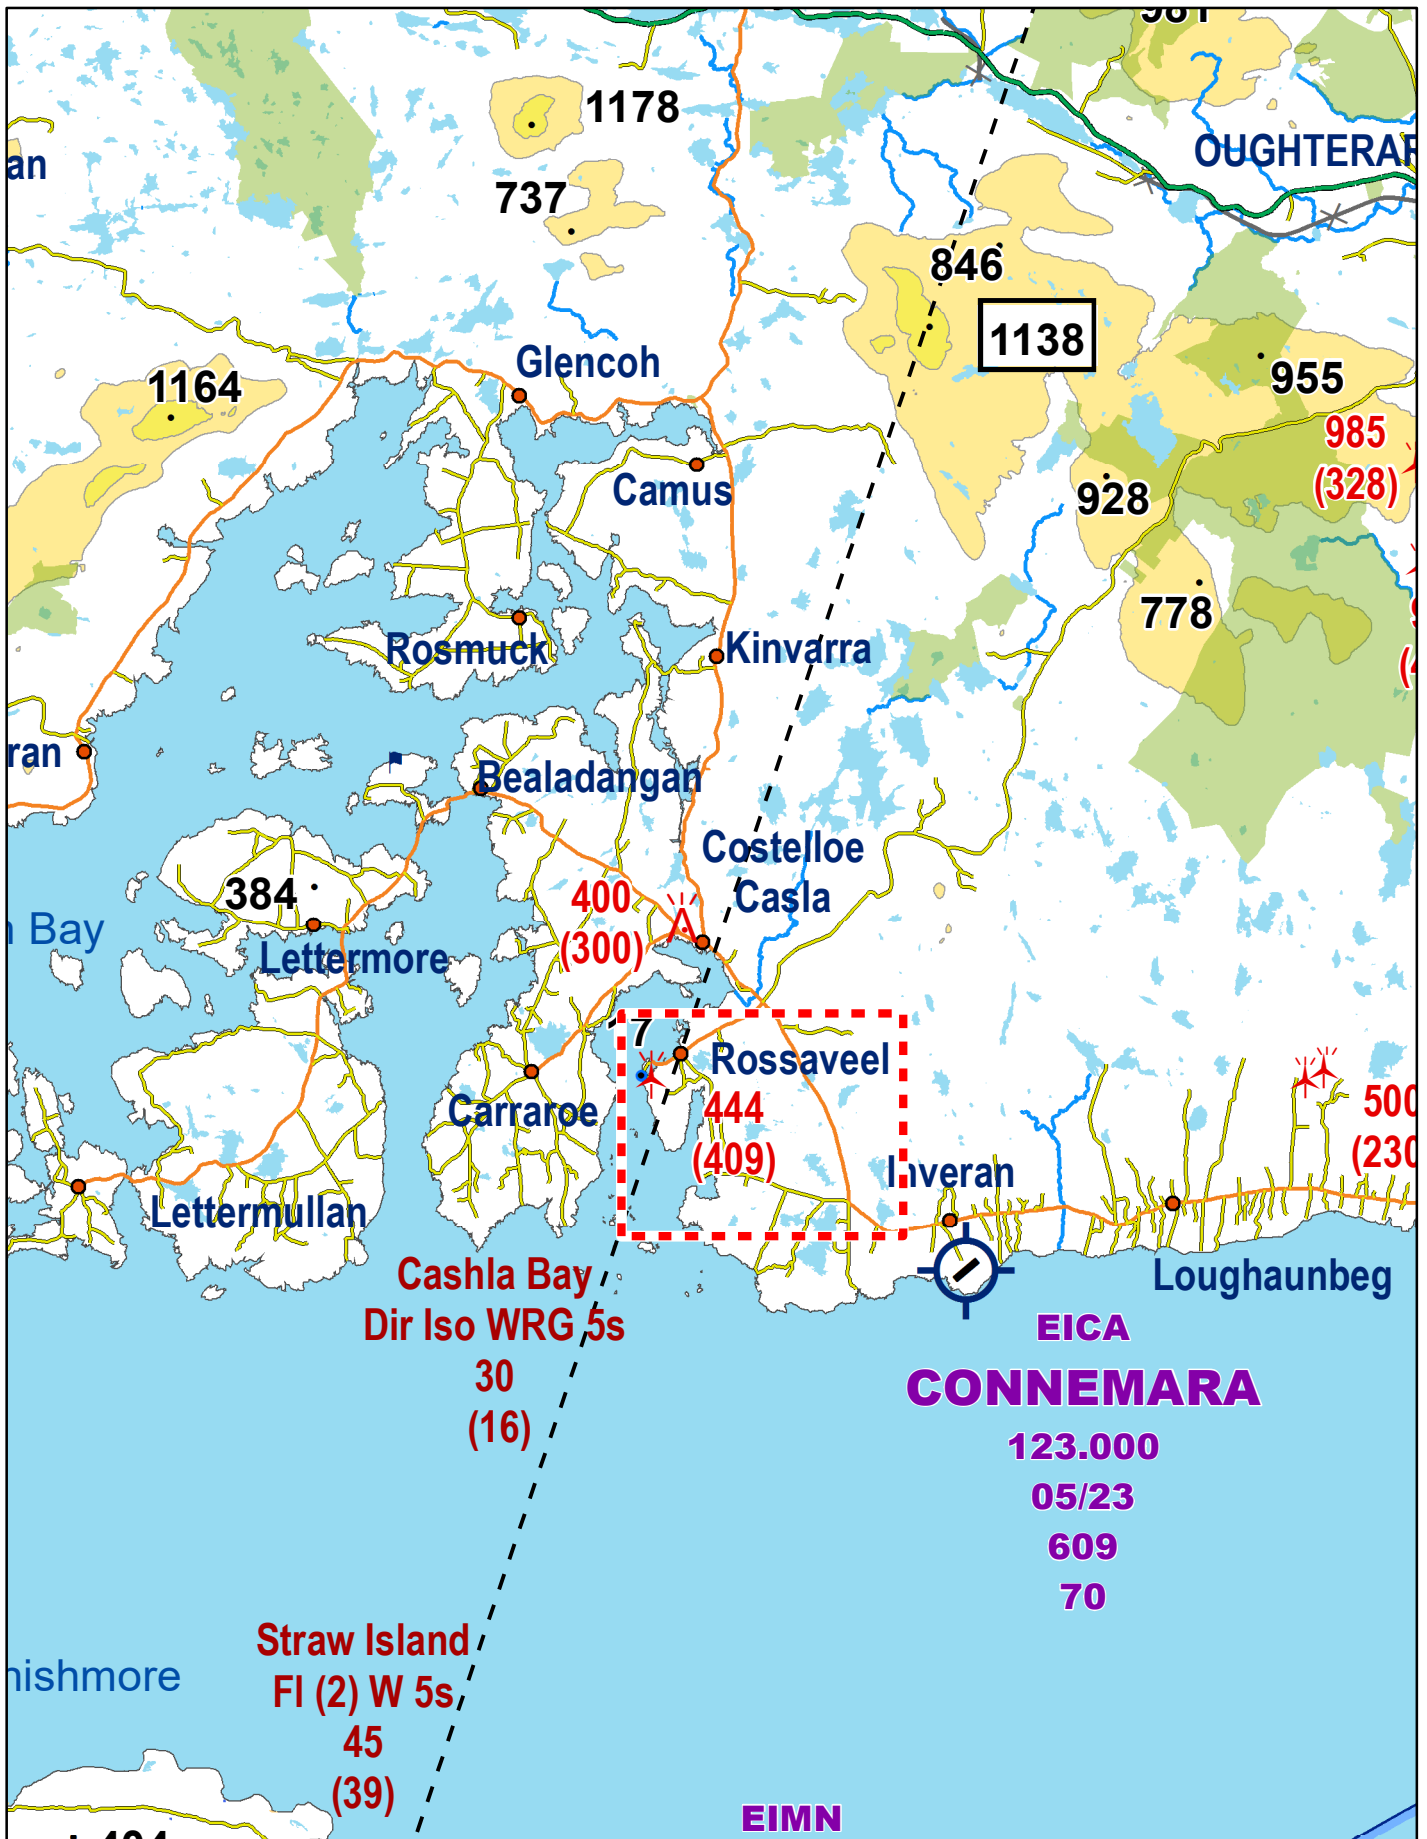

# Hand Amendment: 1:500,000 & 1:250,000 West Rossaveel Harbour, Co. Galway - Wind Turbine Constructed

N.B. THIS CHART IS FOR INFORMATION PURPOSES ONLY, IT SHALL NOT BE USED FOR NAVIGATION

1:150,000

Rossaveel Harbour, County Galway

Wind Turbine Position: 53° 15' 42.9831" N 009° 33' 51.3407" W

Height: 409 ft Elevation 444 ft

[Unique ID: EISN-2018-0249]

Based on Ordnance Survey Ireland by permission of the Government Permit 7109

0 1 2 3 NM