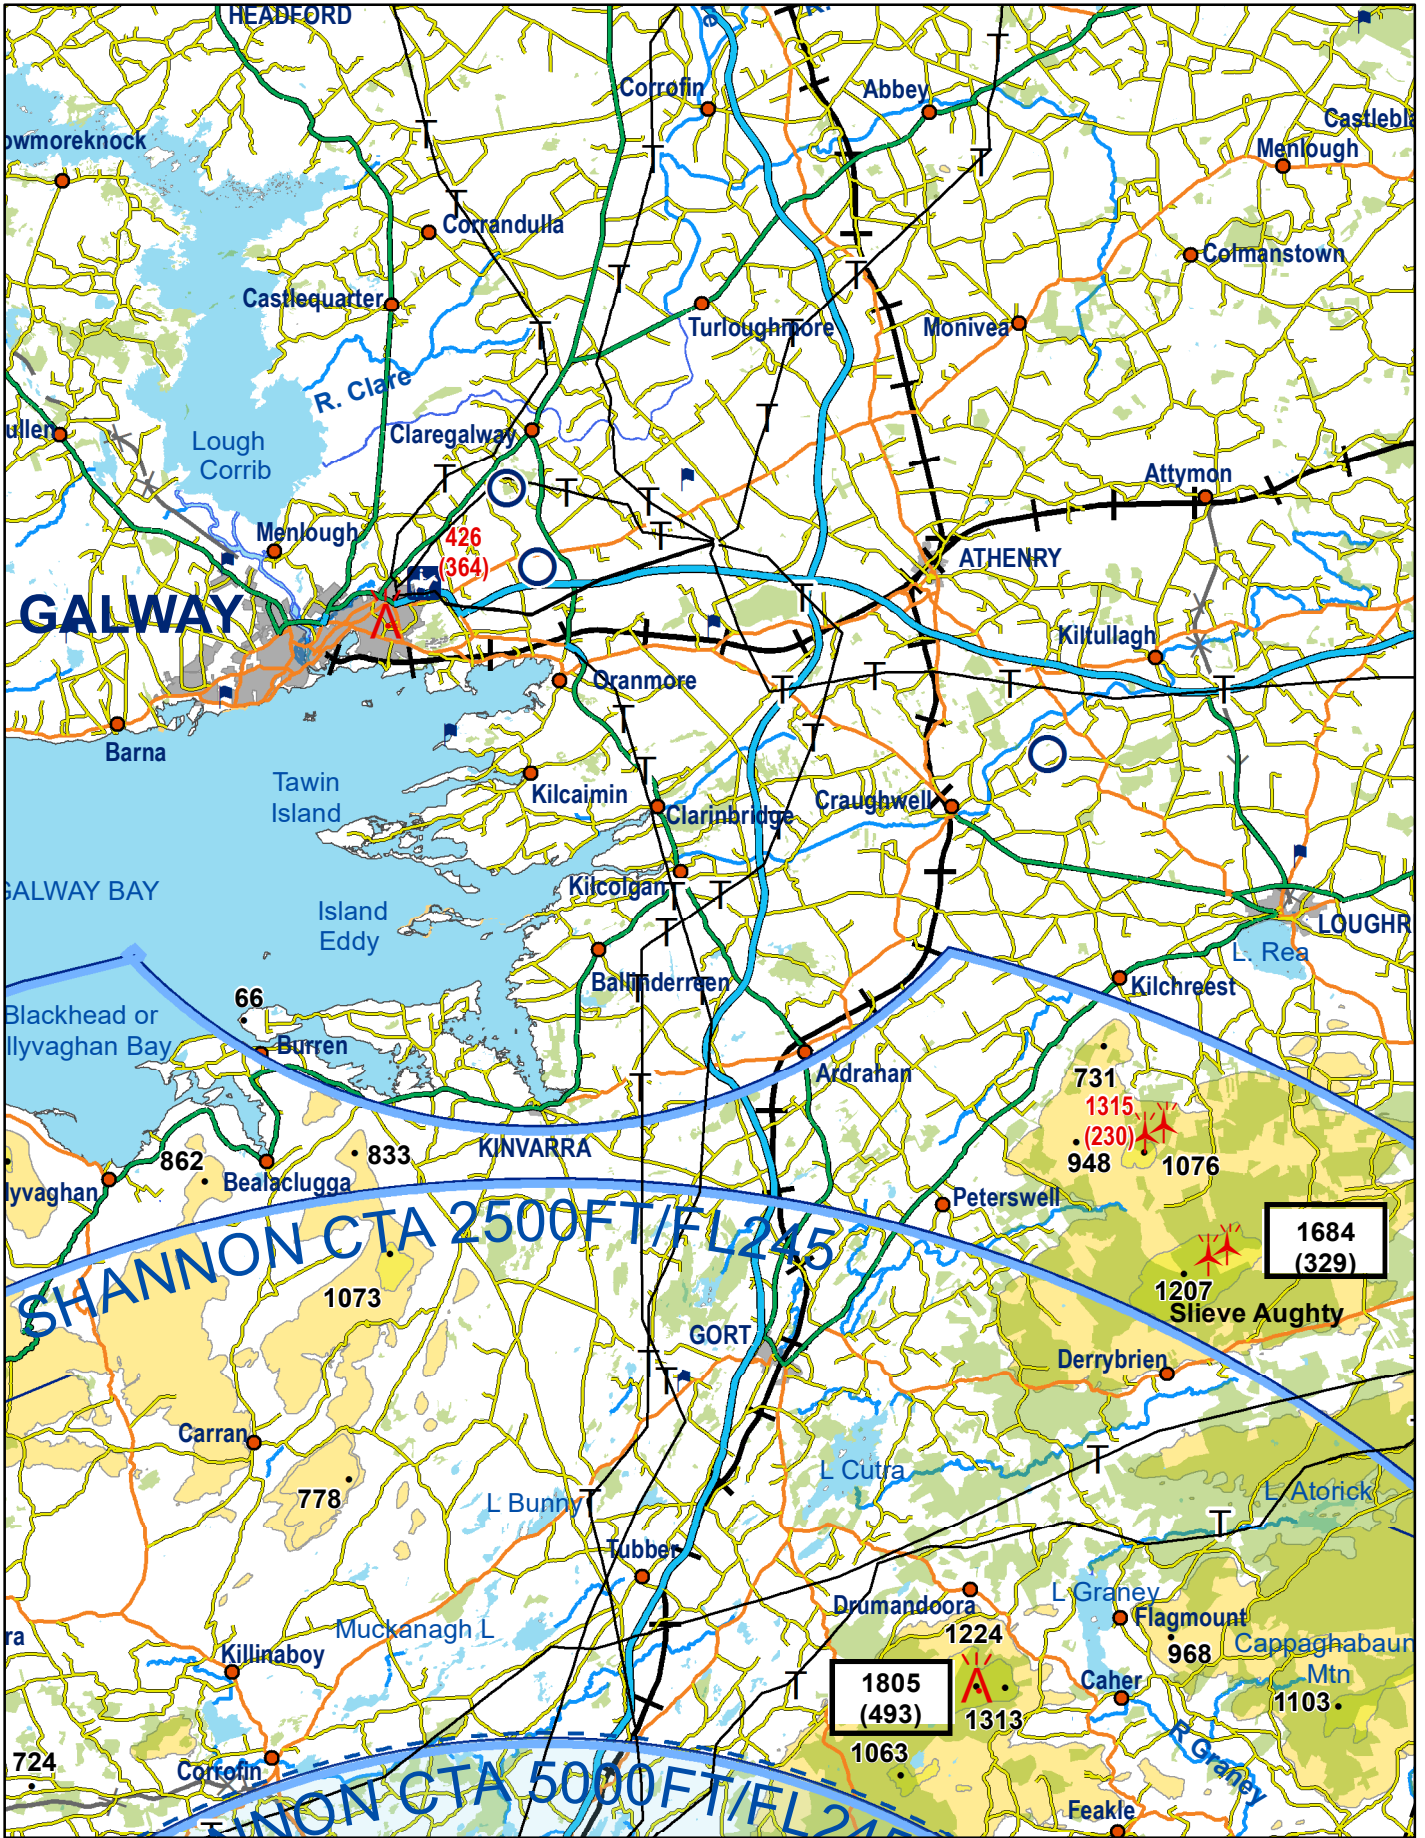

# Hand Amendment: 1:500,000 & 1:250,000 Craughwell Airfield, Co. Galway - Position Update

N.B. THIS CHART IS FOR INFORMATION PURPOSES ONLY, IT SHALL NOT BE USED FOR NAVIGATION

1:250,000

**Craughwell Airfield, County Galway**  
 Position Updated to co-ordinates: 53° 14' 46.19" N 008° 41' 17.25" W

Based on Ordnance Survey Ireland by permission of the Government Permit 7109