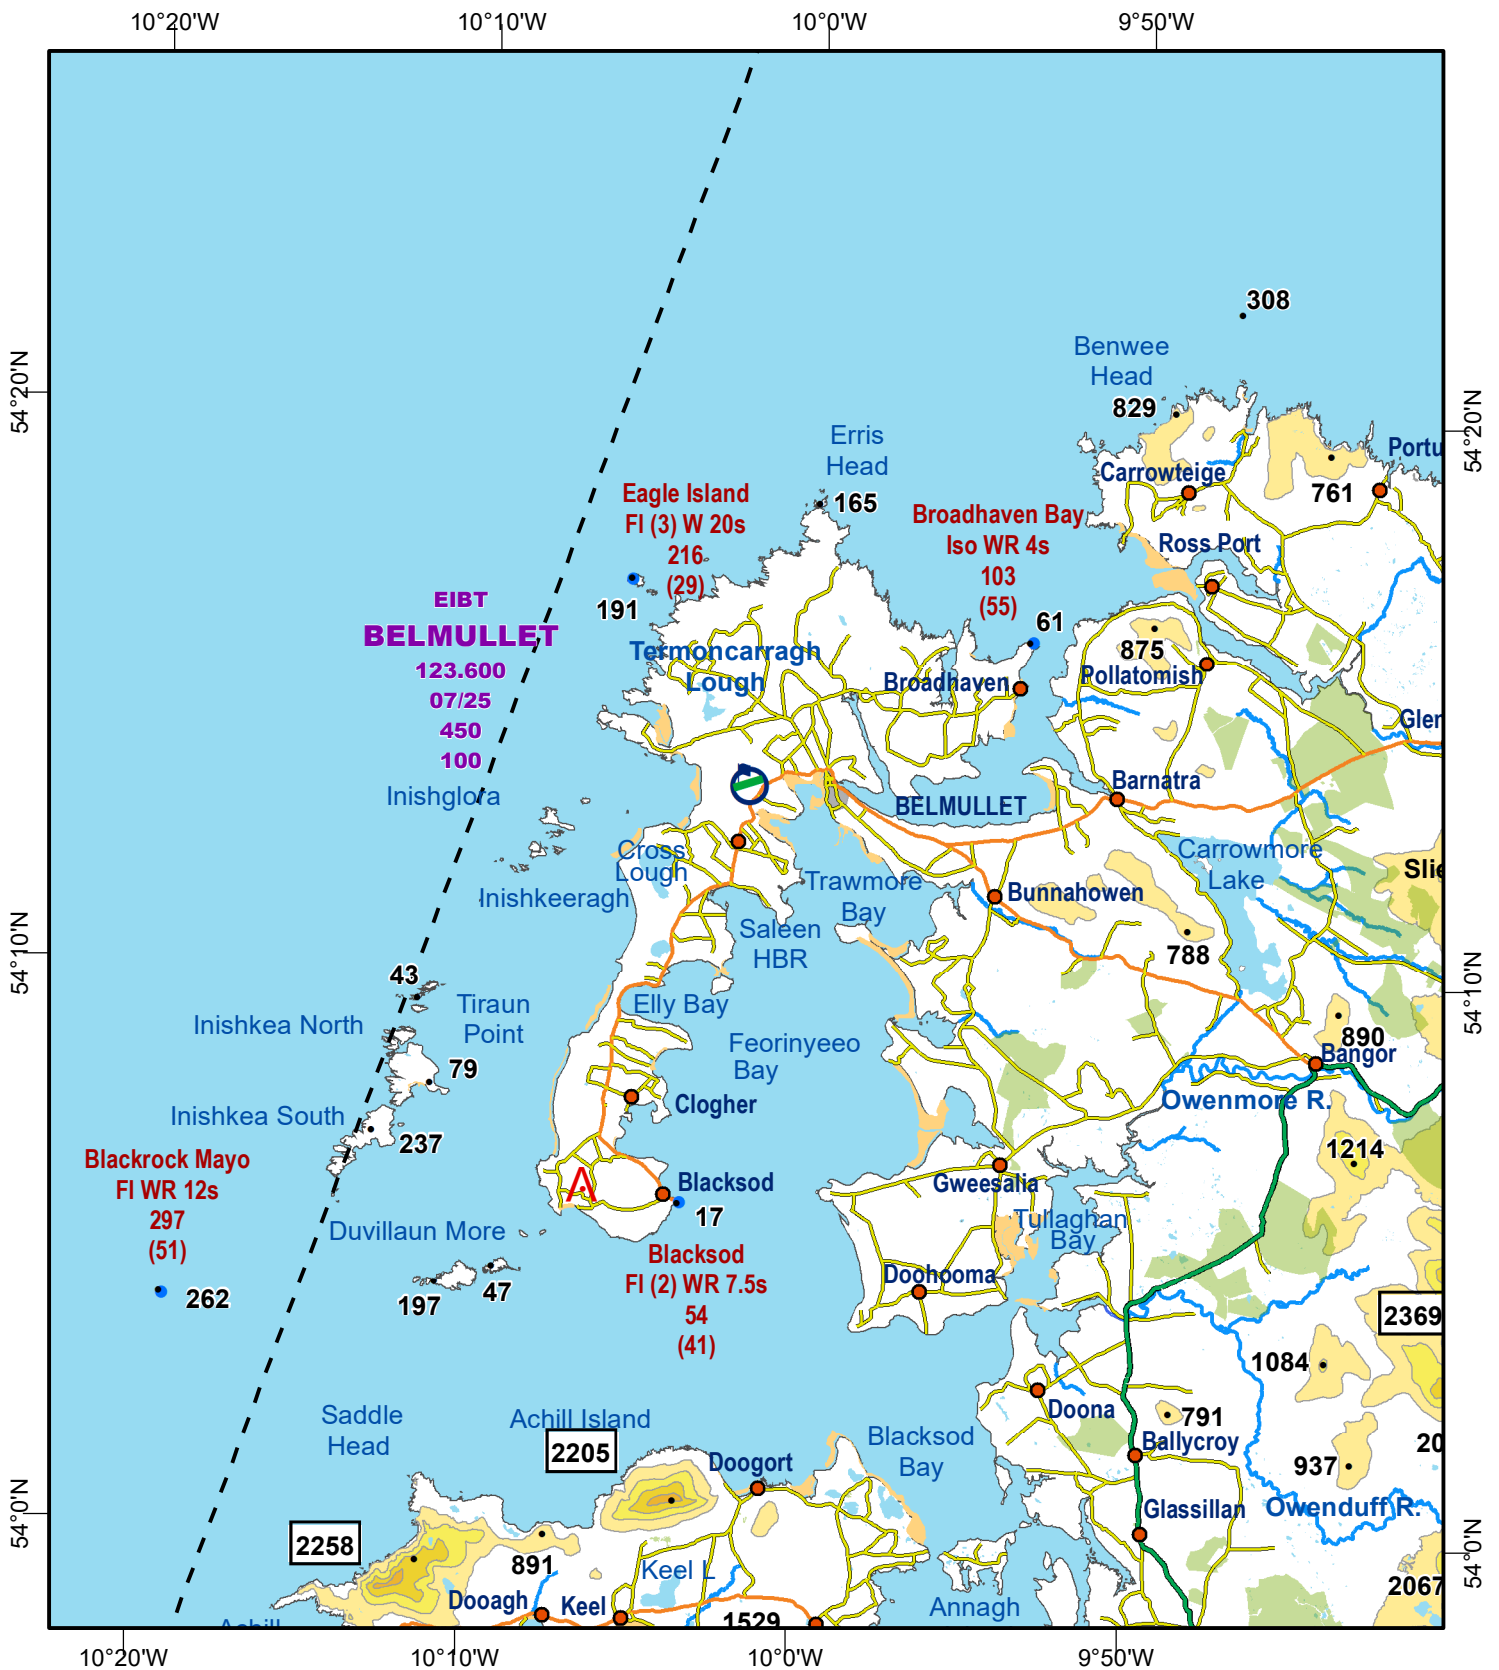

Hand Amendment - 1:500,000 & 1:250,000 West
 Belmullet Aerodrome - Symbol Updated to Unlicensed Aerodrome

Belmullet Aerodrome 54° 13' 22" N 010°01' 51" W
Updated Symbol from Licensed to Unlicensed Aerodrome

SCALE 1:250,000

N.B. THIS CHART IS FOR INFORMATIONAL PURPOSES ONLY, IT SHALL NOT BE USED FOR NAVIGATION

Mapping based on Ordnance Survey Ireland by permission of the Government © Government of Ireland Permit Number 7109