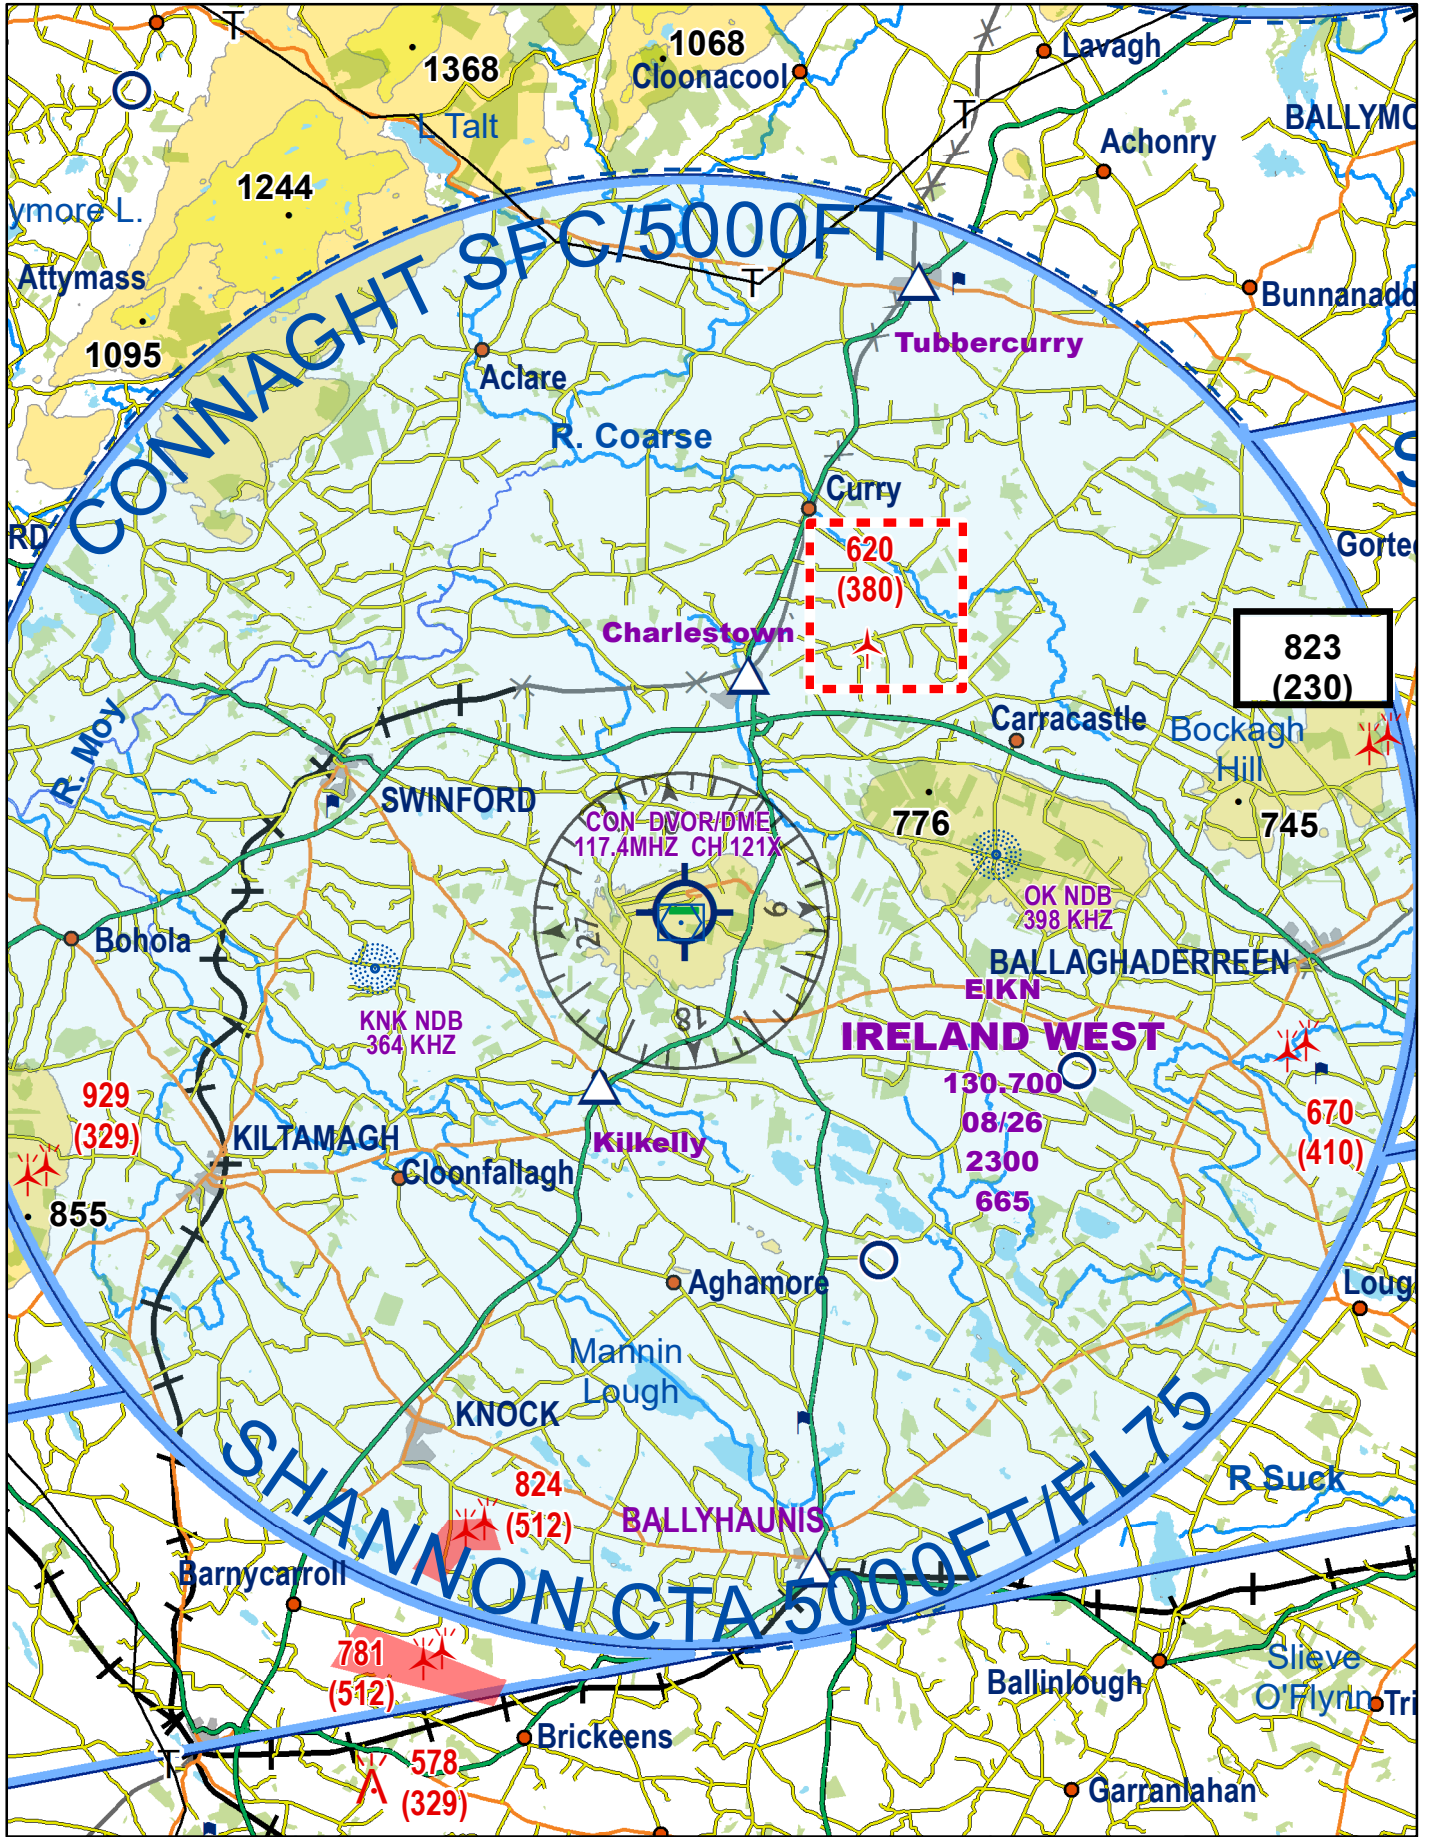

Hand Amendment: 1:500,000 & 1:250,000 West Brackloonagh South, Charlestown, Co. Mayo - Wind Turbine Constructed

N.B. THIS CHART IS FOR INFORMATION PURPOSES ONLY, IT SHALL NOT BE USED FOR NAVIGATION

1:190,000

Brackloonagh South, Charlestown, County Mayo
Wind Turbine Position: 53° 58' 08.85" N 008° 45' 3.20" W
Height: 380 ft Elevation 620 ft

[Unique ID: EISN-2018-0254]

Based on Ordnance Survey Ireland by permission of the Government Permit 7109