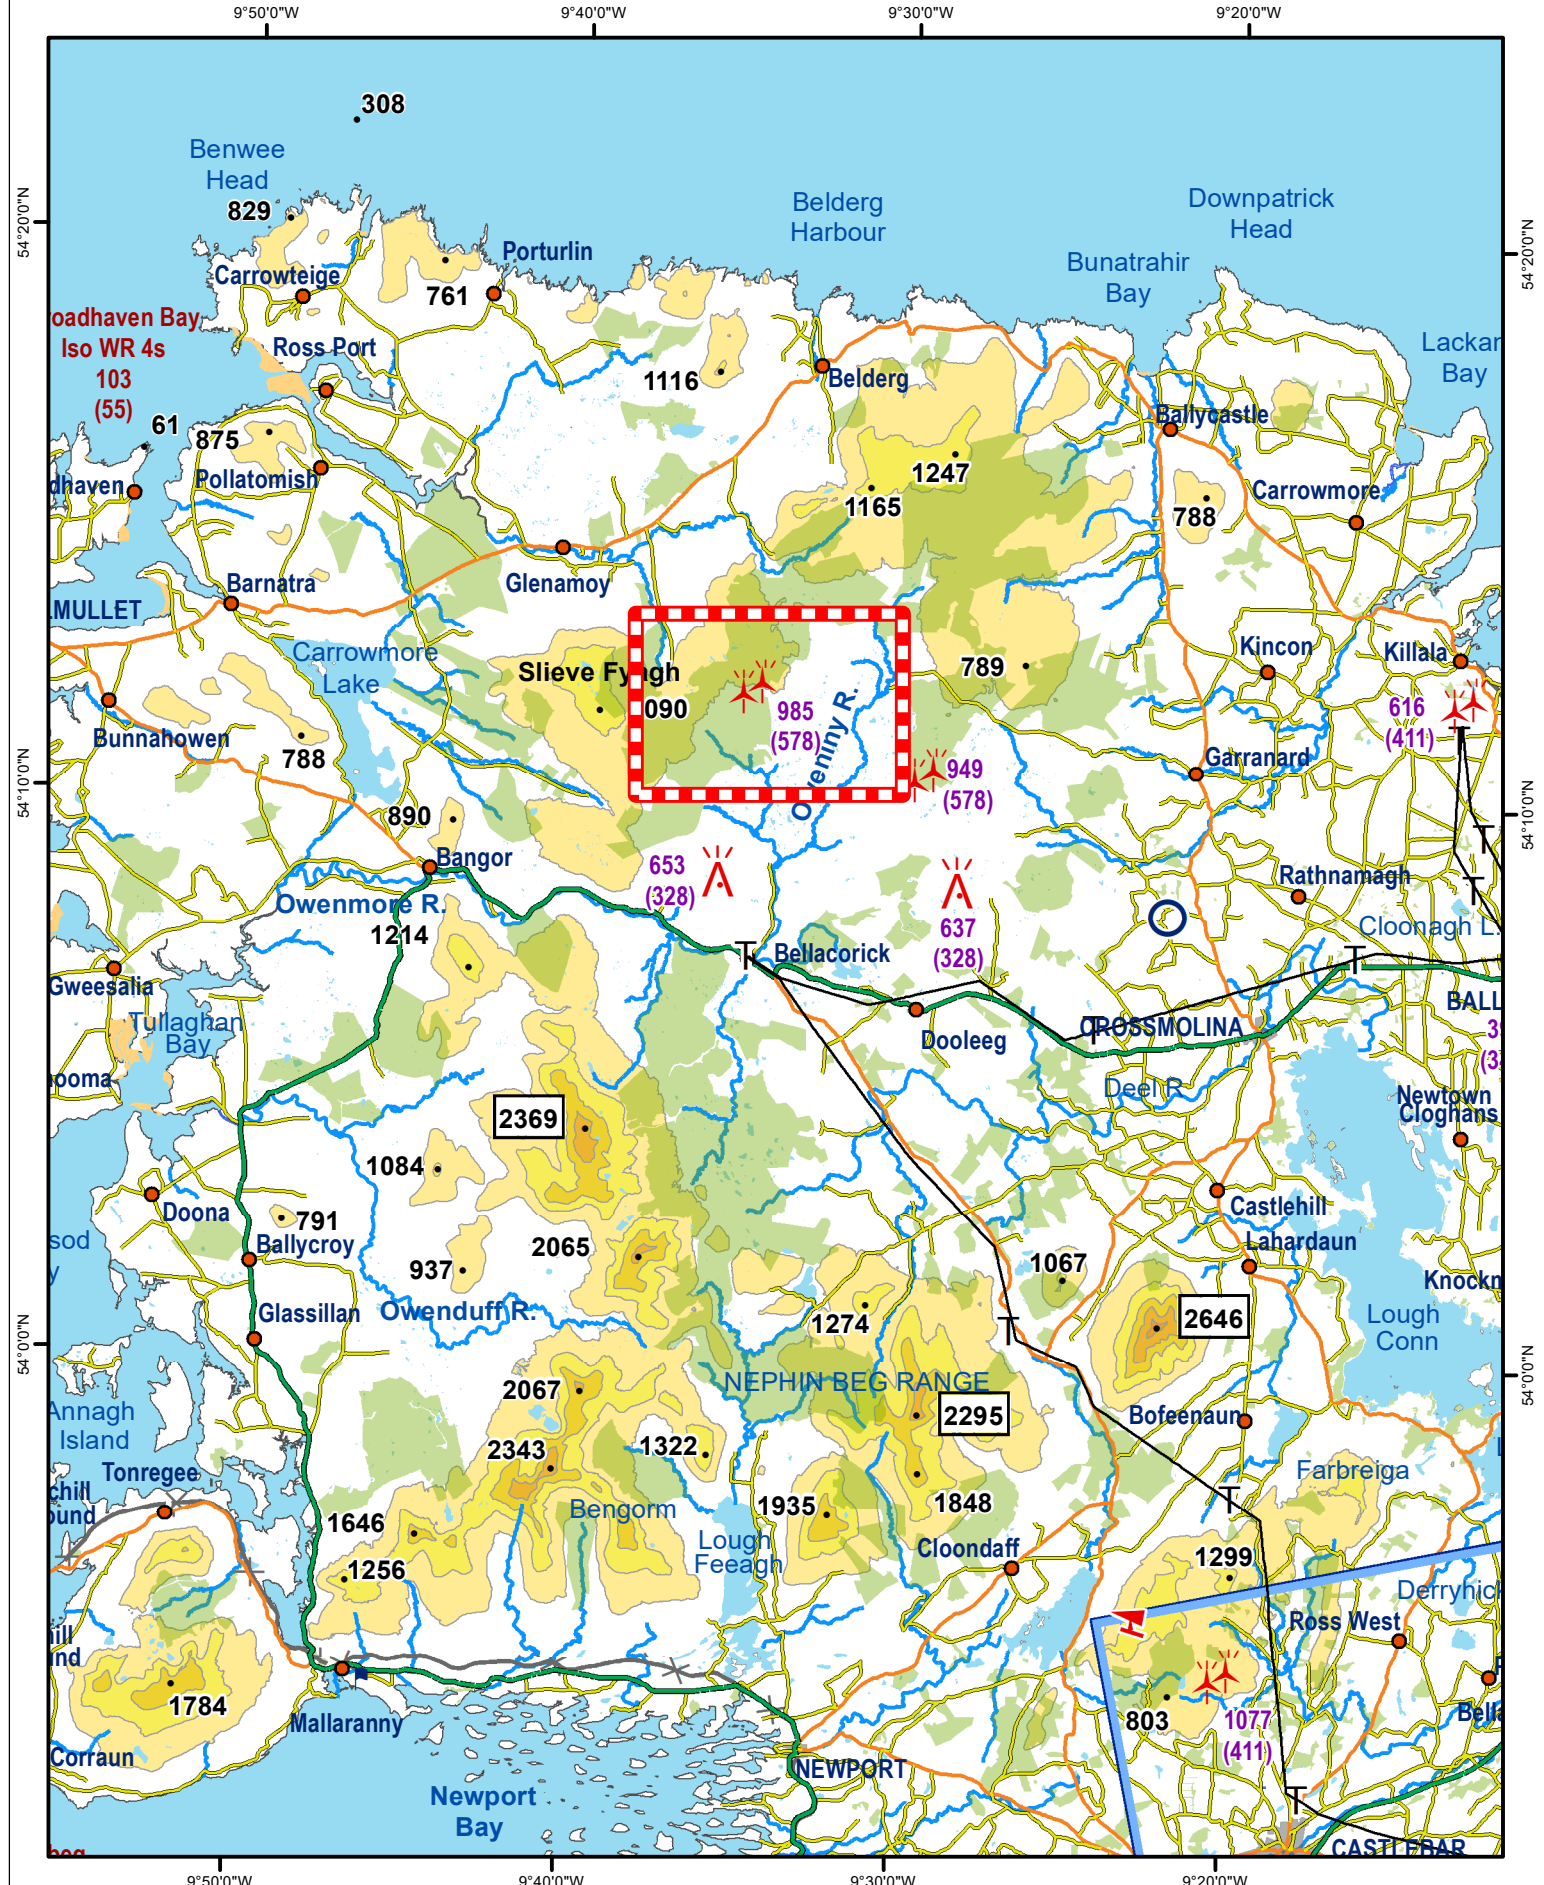

Hand Amendment HA#22: 1:500,000 Ed. 12 & 1:250,000 West Ed. 9 EISN-0145-Mayo, Sheskin Wind Farm

N.B. THIS CHART IS FOR INFORMATION PURPOSES ONLY, IT SHALL NOT BE USED FOR NAVIGATION

HA #22-Mayo, Sheskin Wind Farm
Position: 54° 11' 44.54" N, 009° 35' 02.24" W
Height: 578ft Elevation: 985ft

1:250,000

[Unique ID: EISN-0145]

Based on Ordnance Survey Ireland by permission of the Government Permit 7109