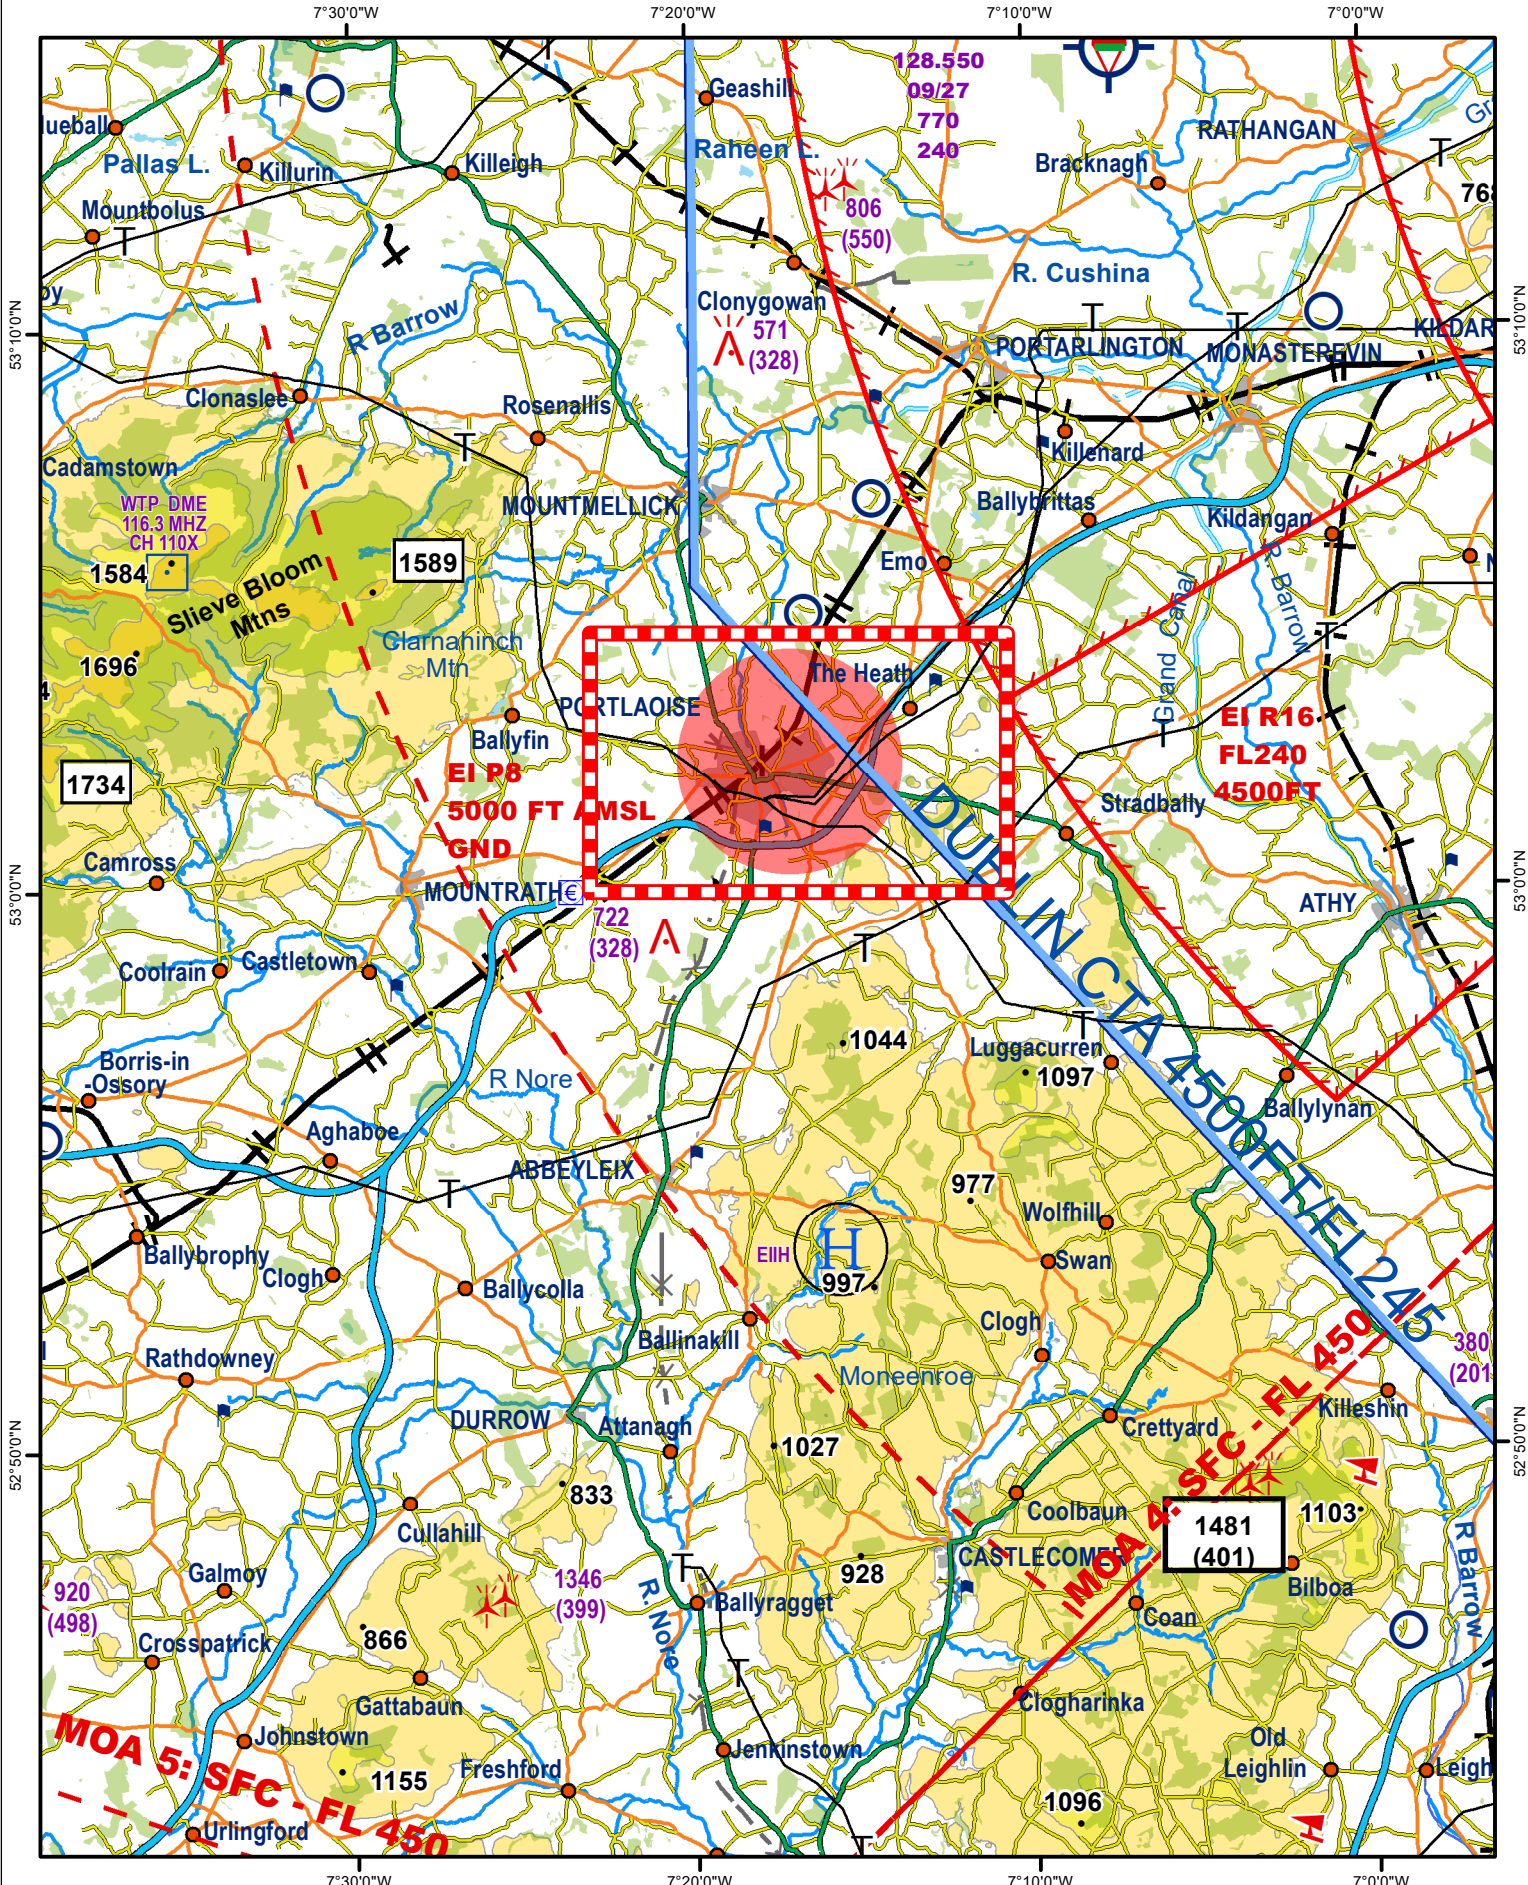

# Hand Amendment HA#19: 1:500,000 Ed. 12 & 1:250,000 East Ed. 9 ENR 5.1-EIP8-Postlaoise Prison, Co Laois

N.B. THIS CHART IS FOR INFORMATION PURPOSES ONLY, IT SHALL NOT BE USED FOR NAVIGATION

**HA #19-Portlaoise Prison, Laois**  
**Position: 53° 02' 18.47" N, 007° 17' 07.51" W**  
**Height: GND Elevation: 5000ft**

1:250,000

[Unique ID: ENR 5.1-EIP8]

Based on Ordnance Survey Ireland by permission of the Government Permit 7109