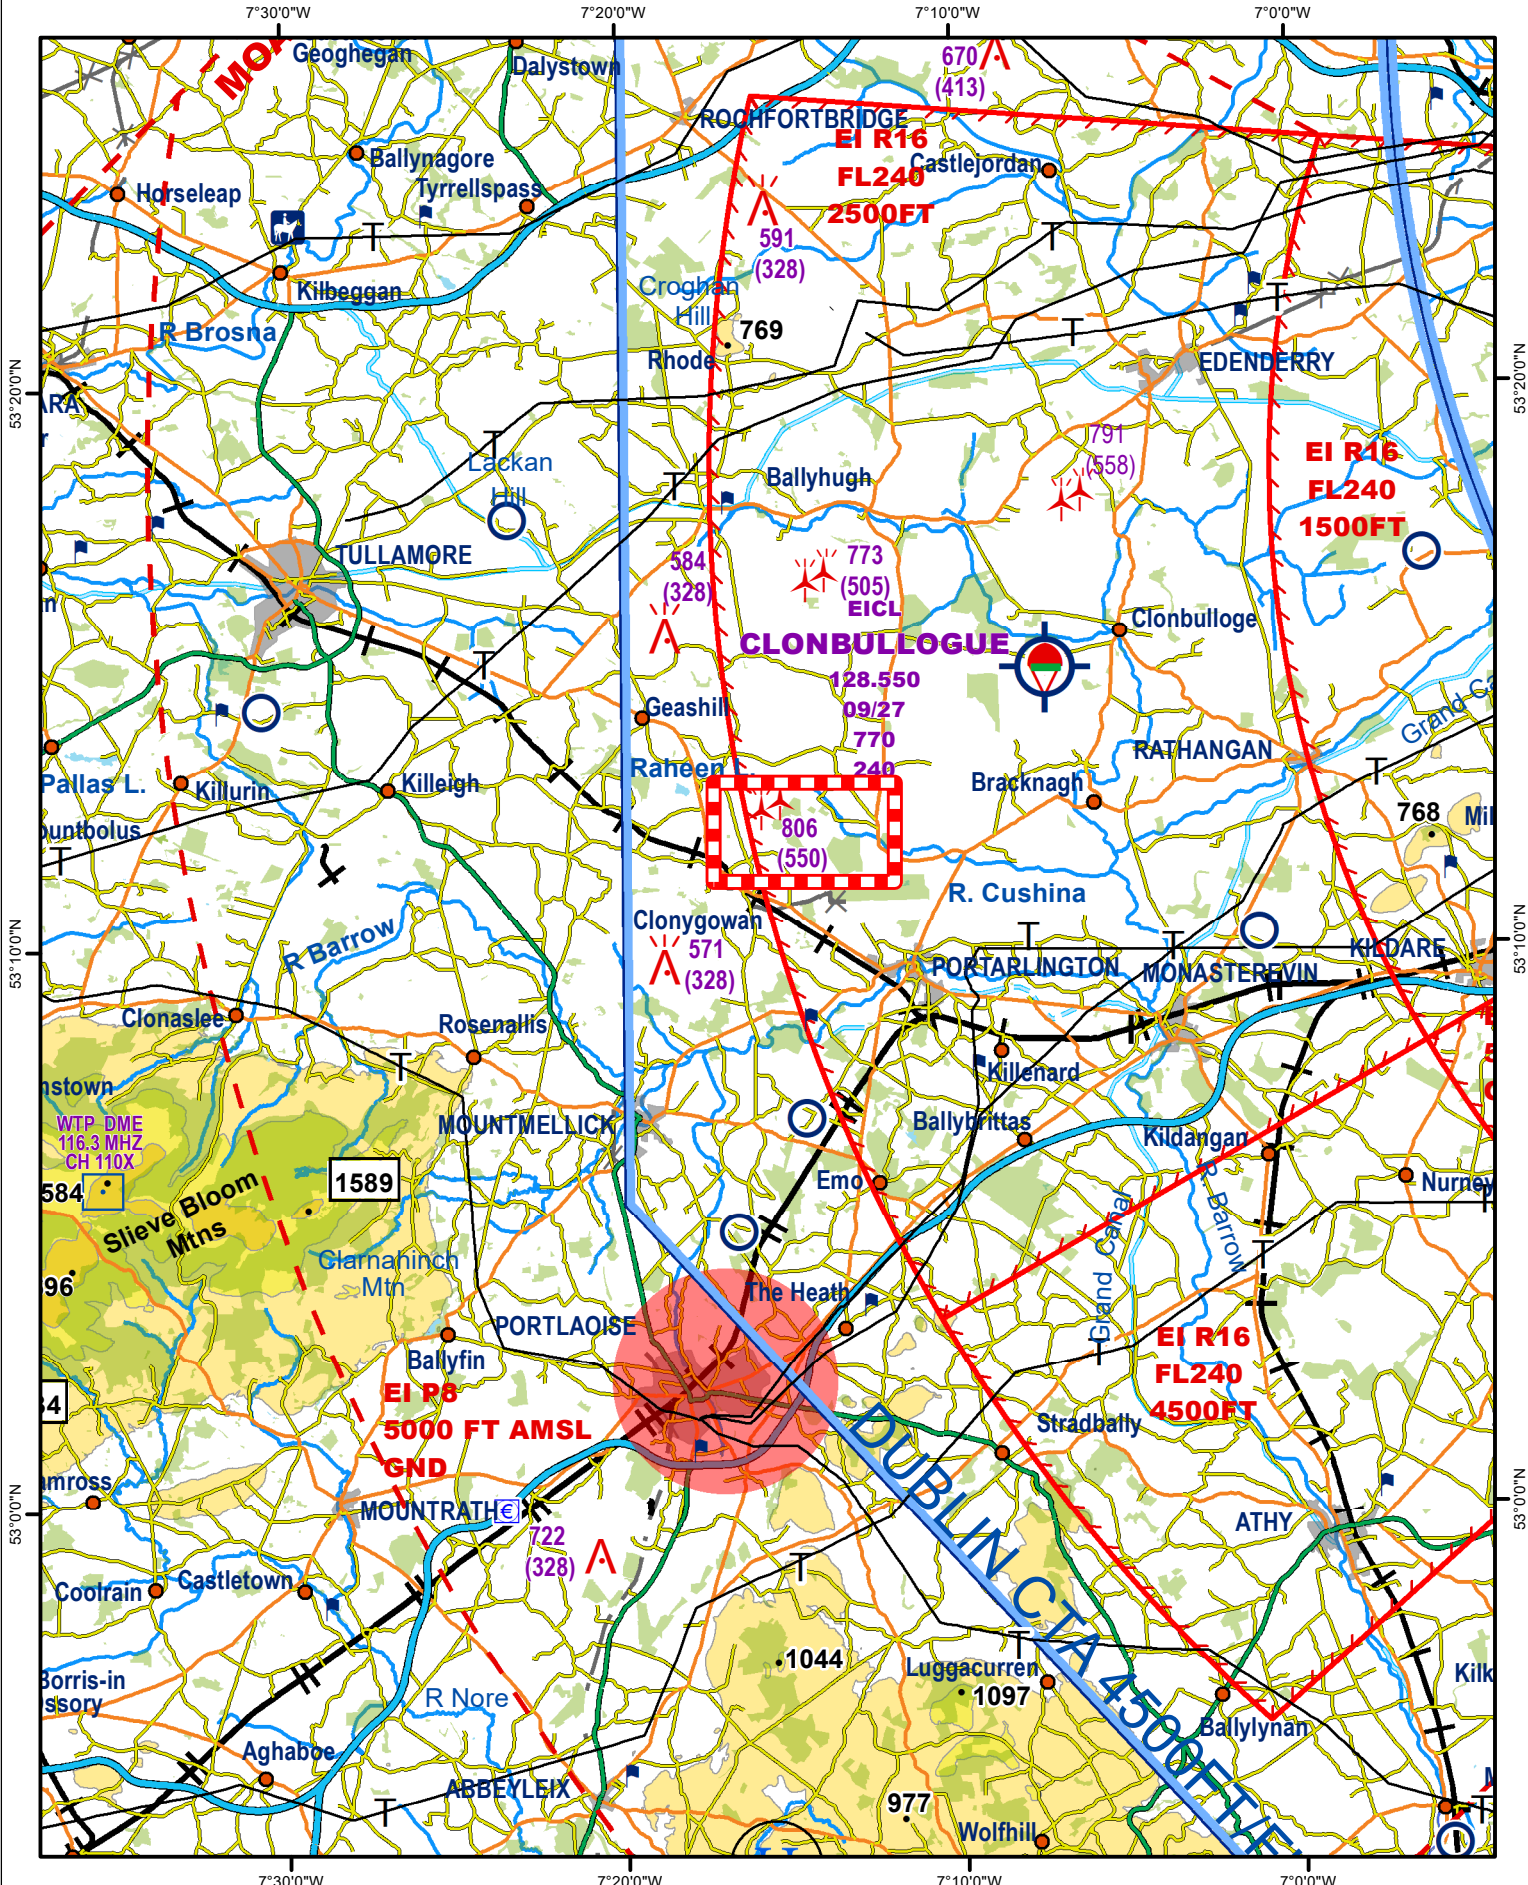

# Hand Amendment HA#12: 1:500,000 Ed. 12 & 1:250,000 East Ed. 9 EISN-0466-Moanvane Windfarm, Co Offaly

N.B. THIS CHART IS FOR INFORMATION PURPOSES ONLY, IT SHALL NOT BE USED FOR NAVIGATION

HA#12-Moanvane Windfarm, Co Offaly  
 Position: 53° 12' 20.52" N, 007° 15' 57.96" W  
 Height: 550ft Elevation: 806ft

1:250,000

[Unique ID: EISN-0466]

Based on Ordnance Survey Ireland by permission of the Government Permit 7109