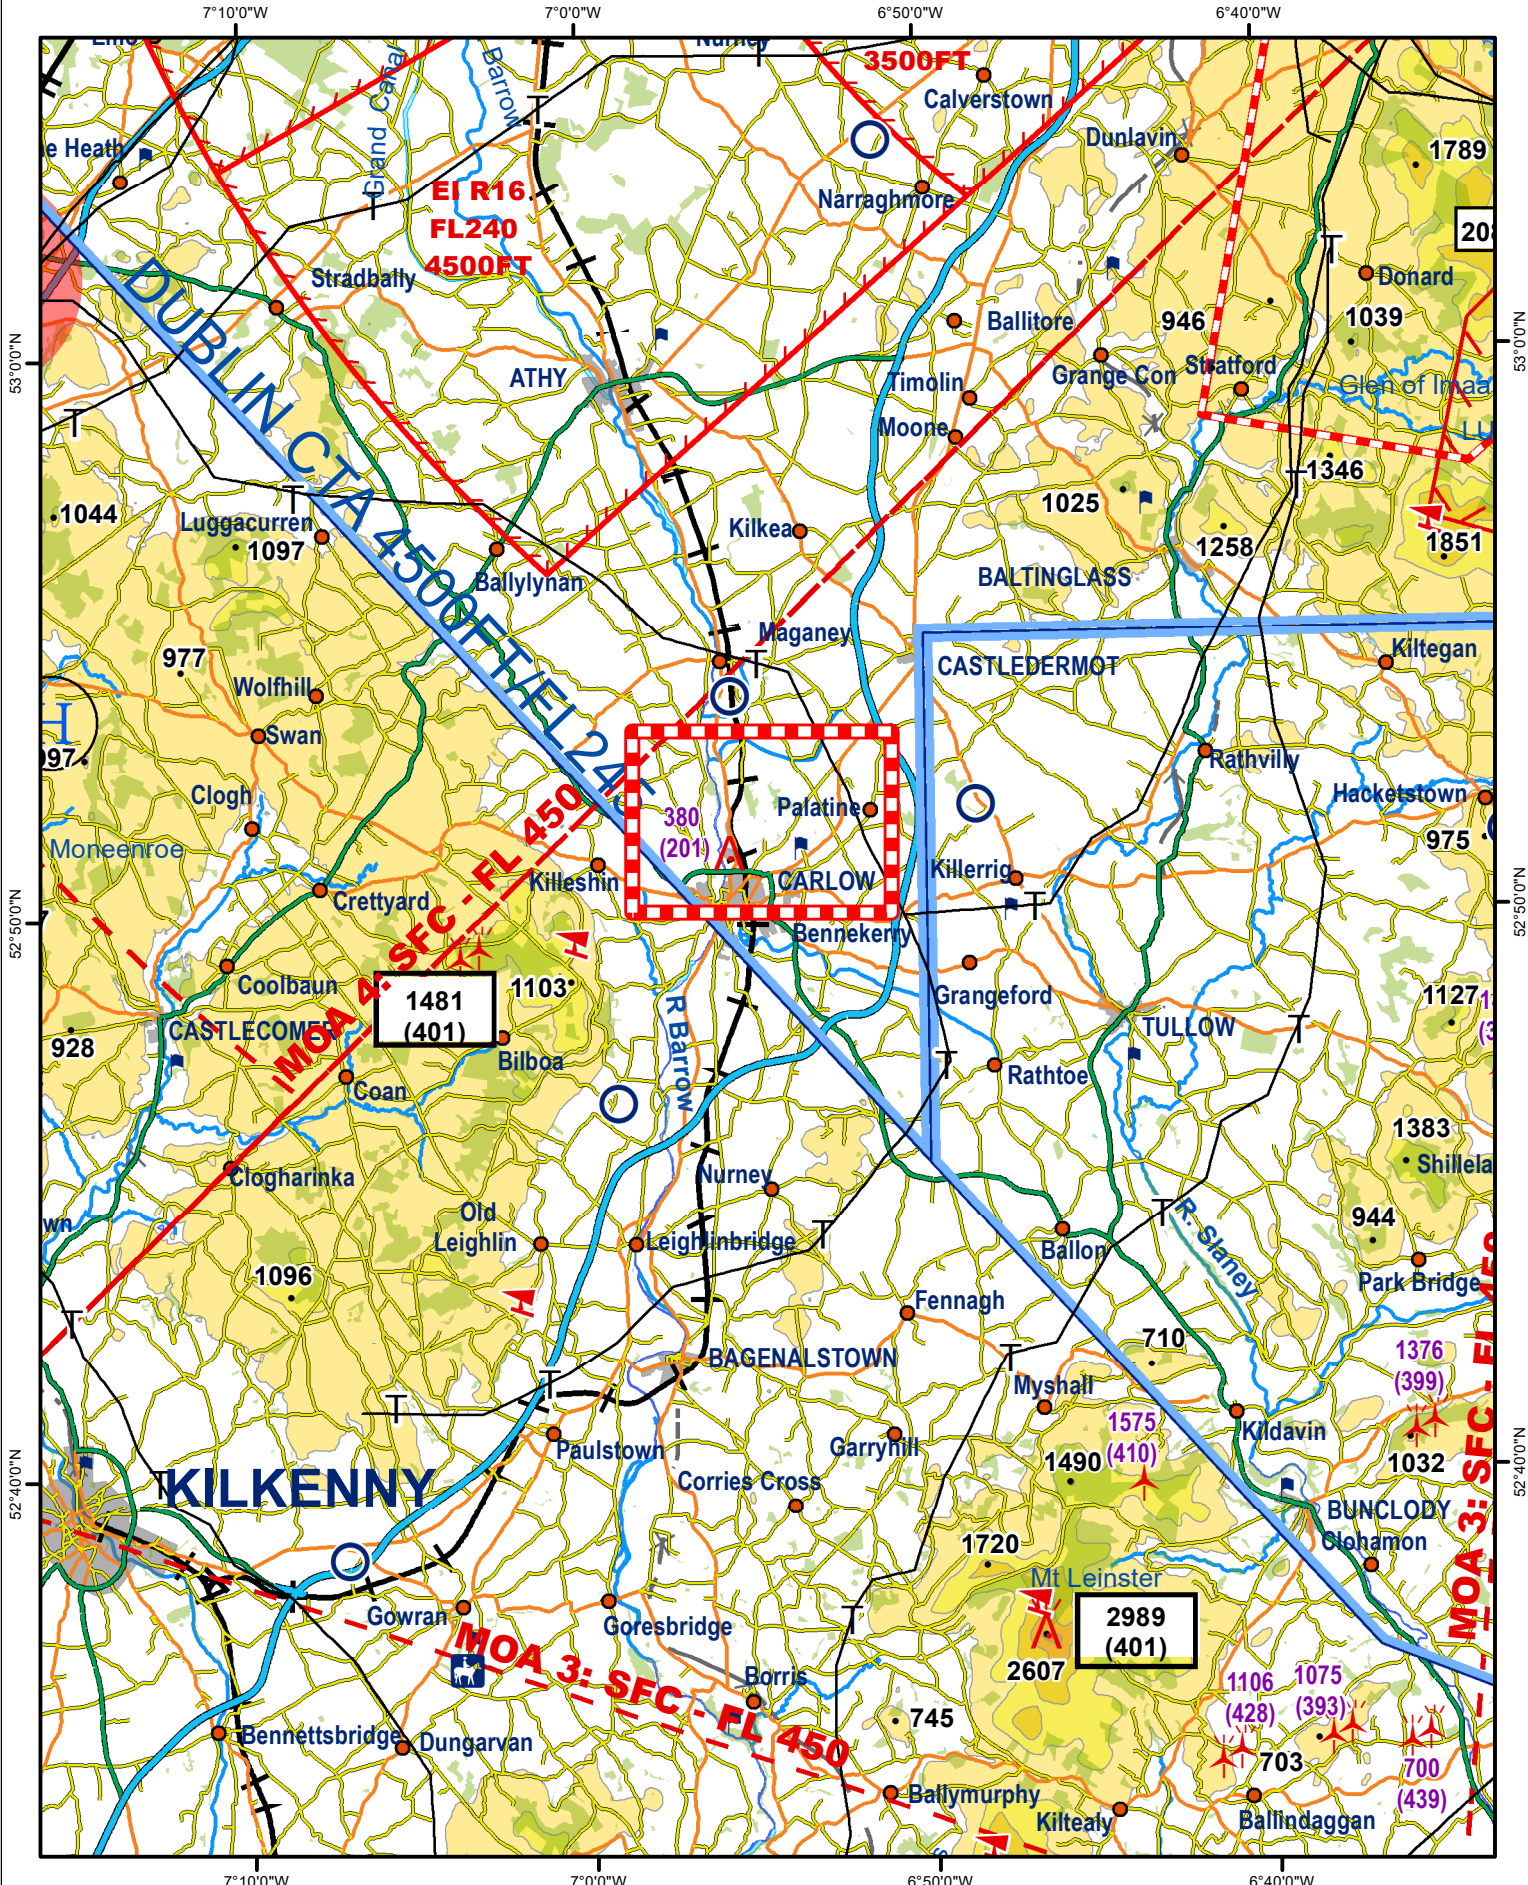

Hand Amendment HA#9: 1:500,000 Ed. 12 & 1:250,000 East Ed. 9 SSO-EISN-0228-Carlow, Limekiln at old Irish Sugar Factory Site

N.B. THIS CHART IS FOR INFORMATION PURPOSES ONLY, IT SHALL NOT BE USED FOR NAVIGATION

HA #9--Carlow, Limekiln at old Irish Sugar Factory Site
 Position: 52° 51' 07.93" N, 006° 55' 49.93" W
 Height: 201ft Elevation: 380ft

1:250,000

[Unique ID: SSO-EISN-0228]

Based on Ordnance Survey Ireland by permission of the Government Permit 7109