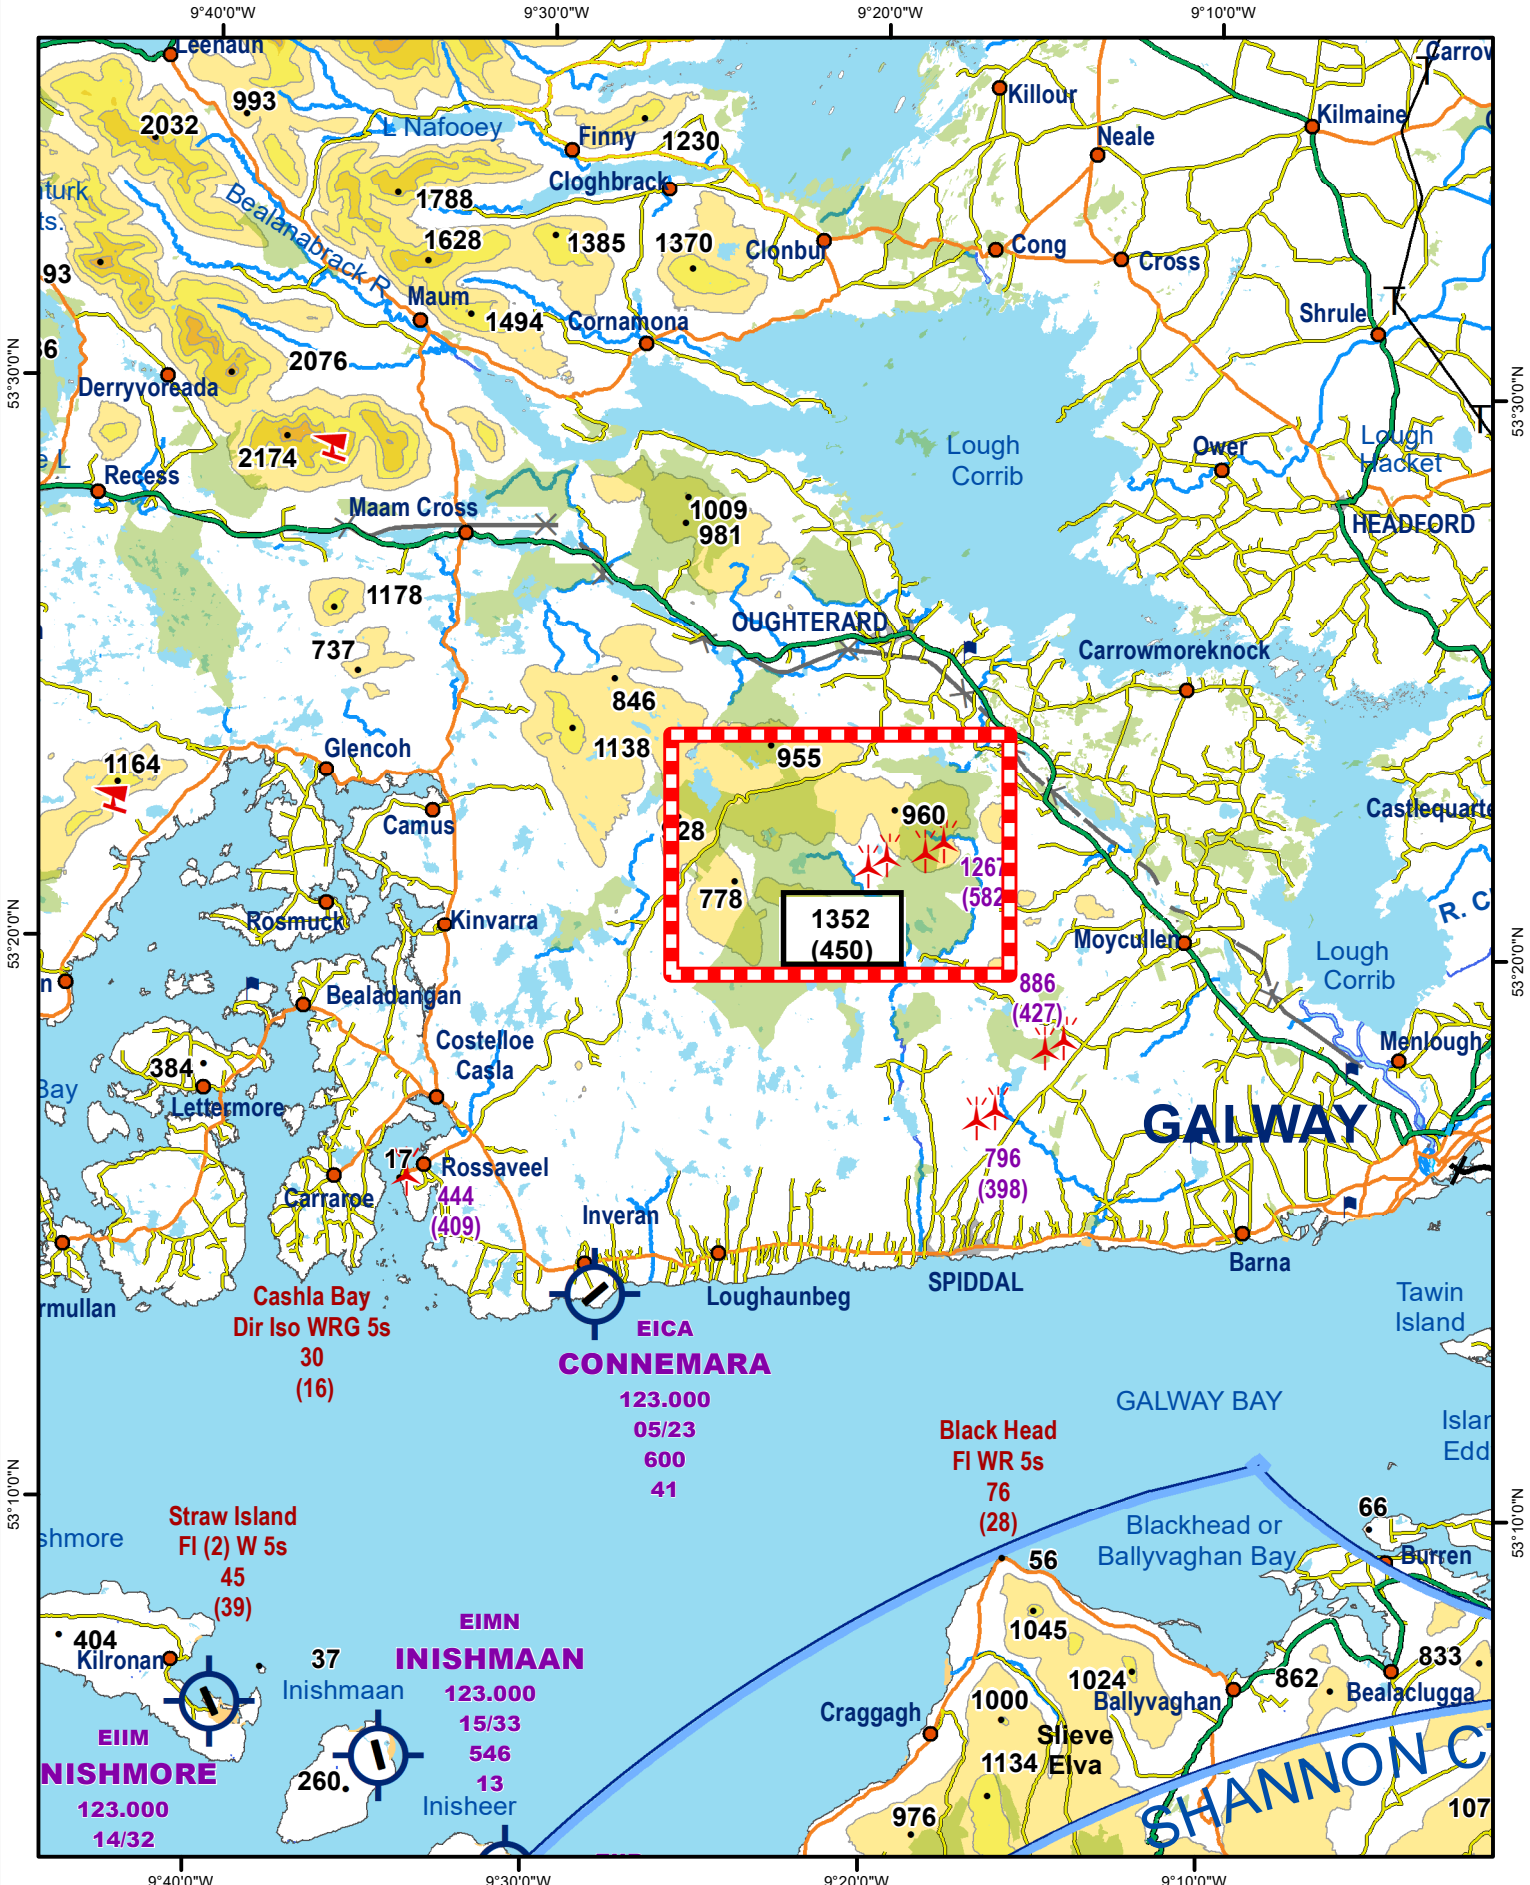

# Hand Amendment HA#25: 1:500,000 Ed. 10 & 1:250,000 West Ed. 7 EISN-0469-Galway, Galway Wind Park

N.B. THIS CHART IS FOR INFORMATION PURPOSES ONLY, IT SHALL NOT BE USED FOR NAVIGATION

HA #25-Galway, Galway Wind Park Added (Cloosh & Ugool Wind Farms Removed)

Position: 53° 23' 40.07" N, 009° 23' 10.15" W

Height: 450ft Elevation: 1352ft

1:250,000

[Unique ID: EISN-0469]

Based on Ordnance Survey Ireland by permission of the Government Permit 7109