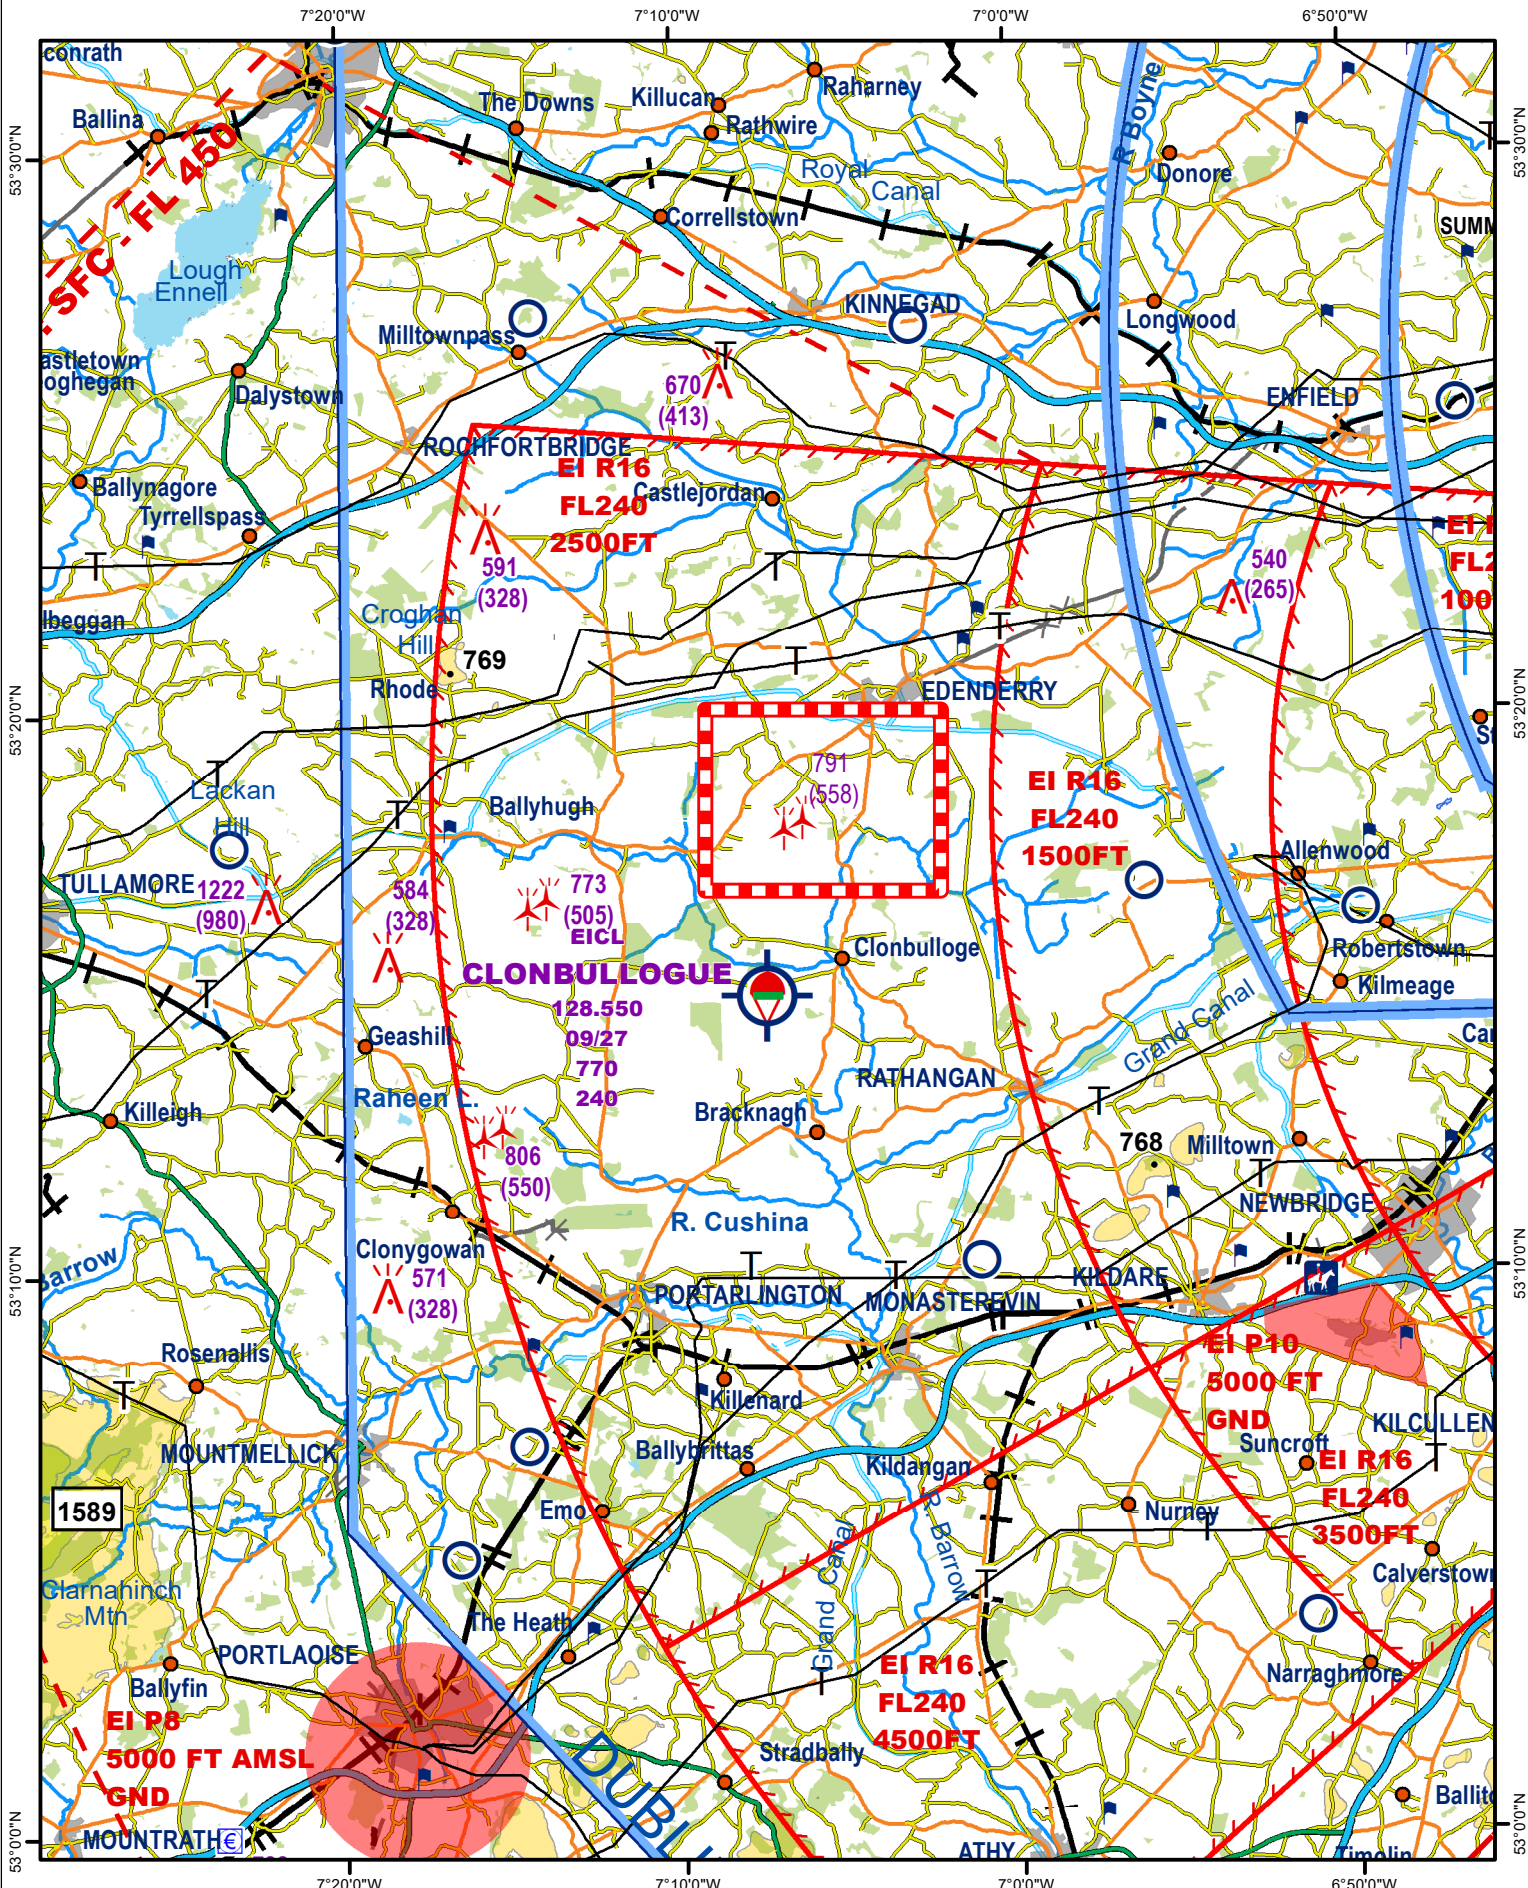

Hand Amendment HA#2: 1:500,000 Ed. 12 & 1:250,000 East Ed. 9 EISN-0459 - Offaly, Cloncreen Windfarm

N.B. THIS CHART IS FOR INFORMATION PURPOSES ONLY, IT SHALL NOT BE USED FOR NAVIGATION

HA #2--Offaly, Cloncreen Wind Farm
Position: 53° 17' 47.96" N, 007° 06' 56.88" W
Height: 558ft Elevation: 791ft

1:250,000

[Unique ID: EISN-0459]

Based on Ordnance Survey Ireland by permission of the Government Permit 7109