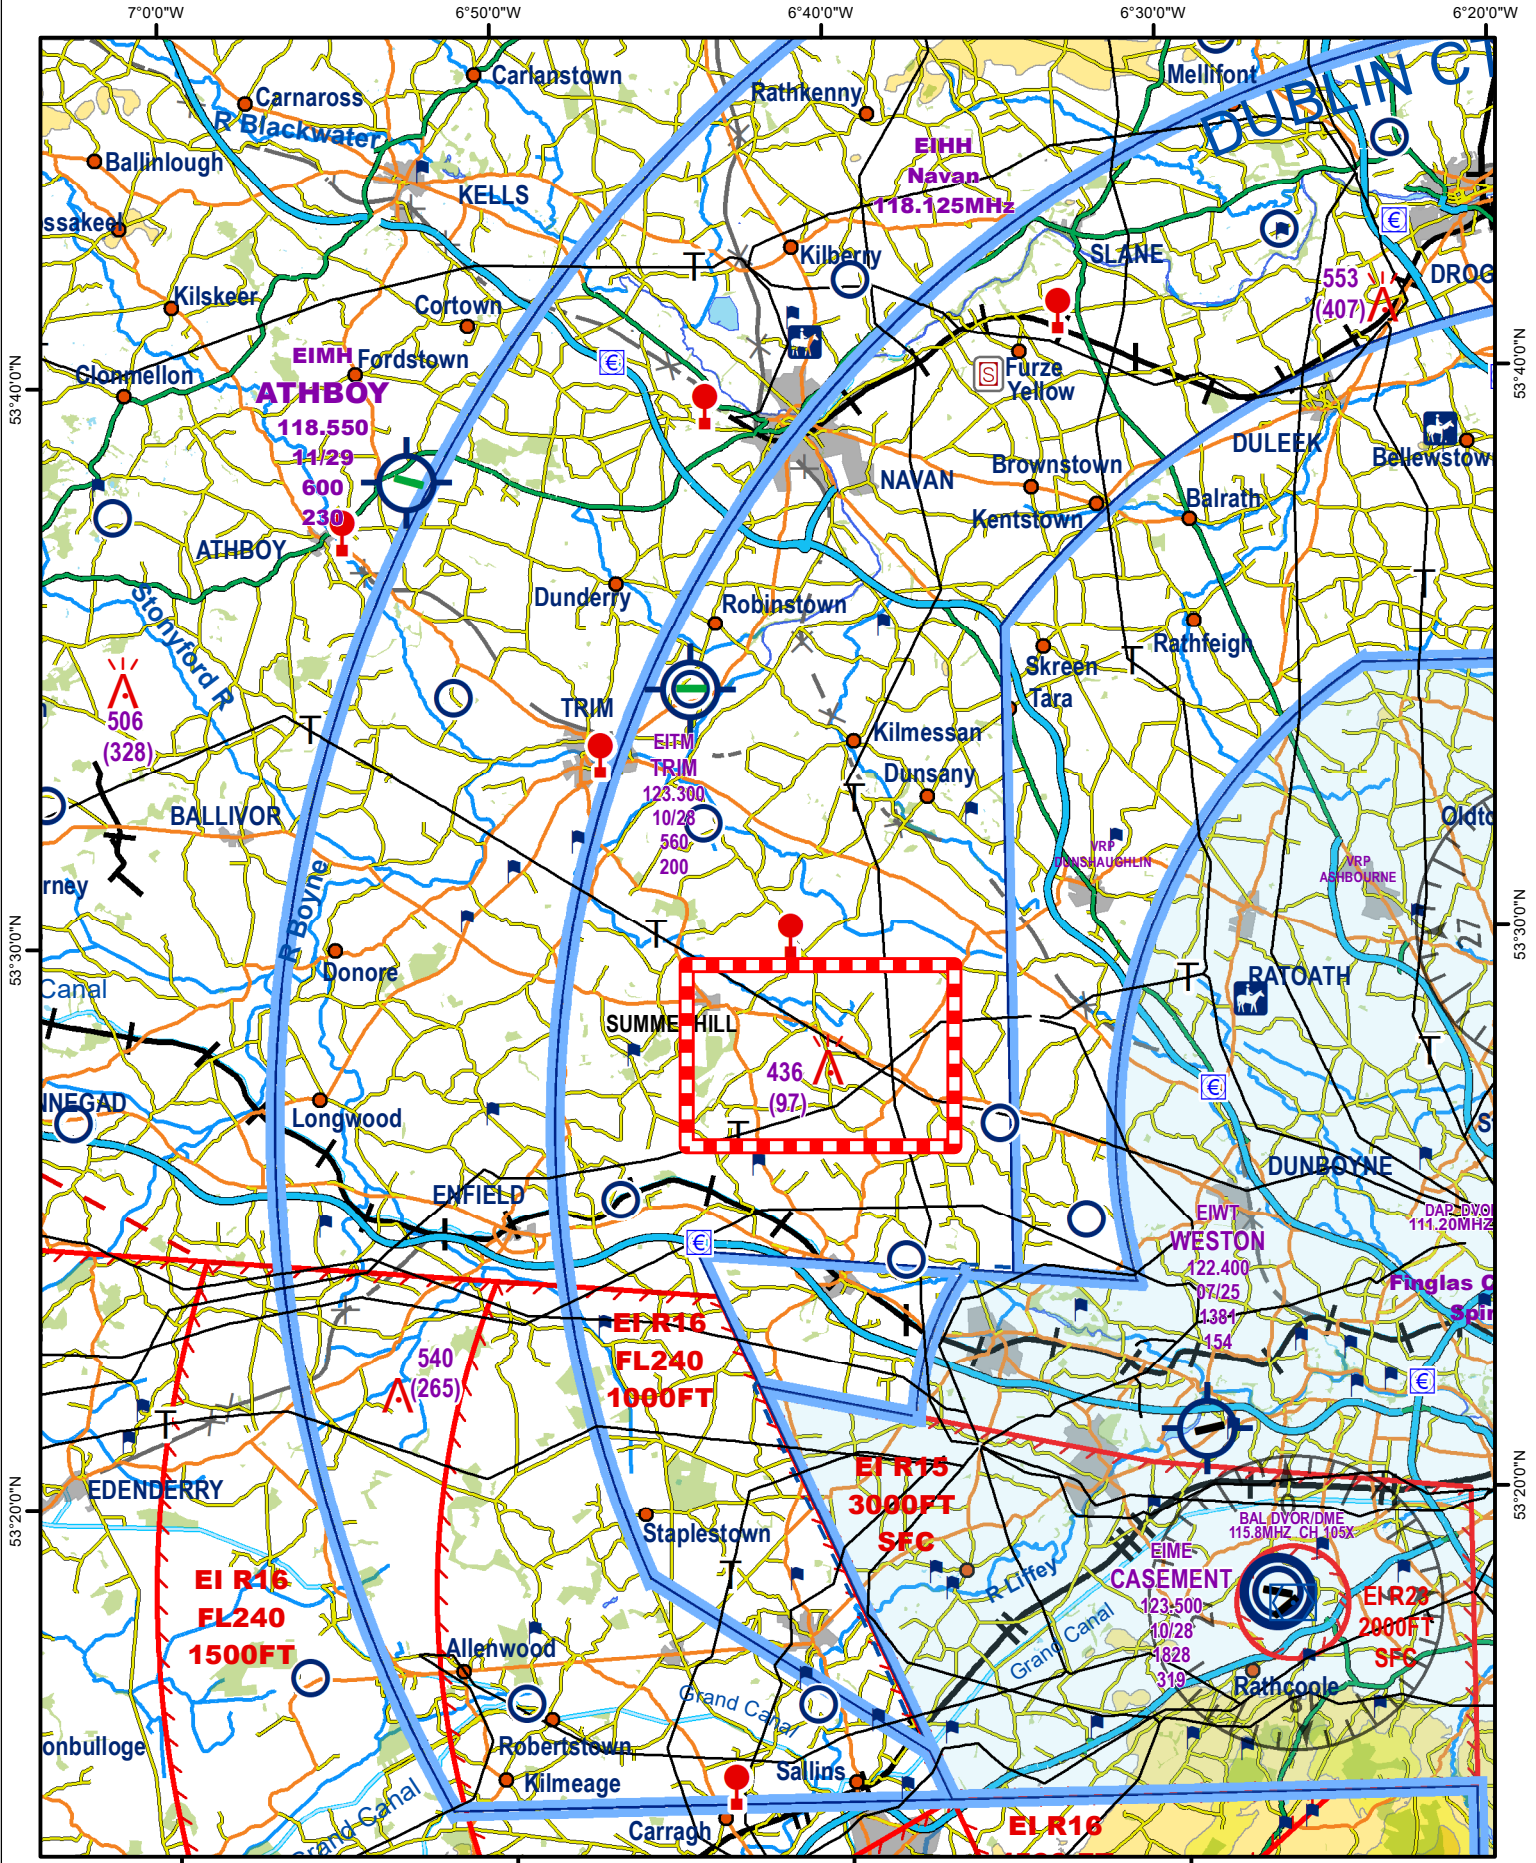

Hand Amendment HA#16: 1:500,000 Ed. 12 & 1:250,000 East Ed. 9 EISN-0154-Meath, Summerhill Mast, Clarkstown Removed

N.B. THIS CHART IS FOR INFORMATION PURPOSES ONLY, IT SHALL NOT BE USED FOR NAVIGATION

HA #16-Meath, Summerhill Mast, Clarkstown Removed
Position: 53° 27' 45.55" N, 006° 40' 39.32" W
Height: 818ft Elevation: 1160ft

1:250,000

[Unique ID: EISN-0154]

Based on Ordnance Survey Ireland by permission of the Government Permit 7109