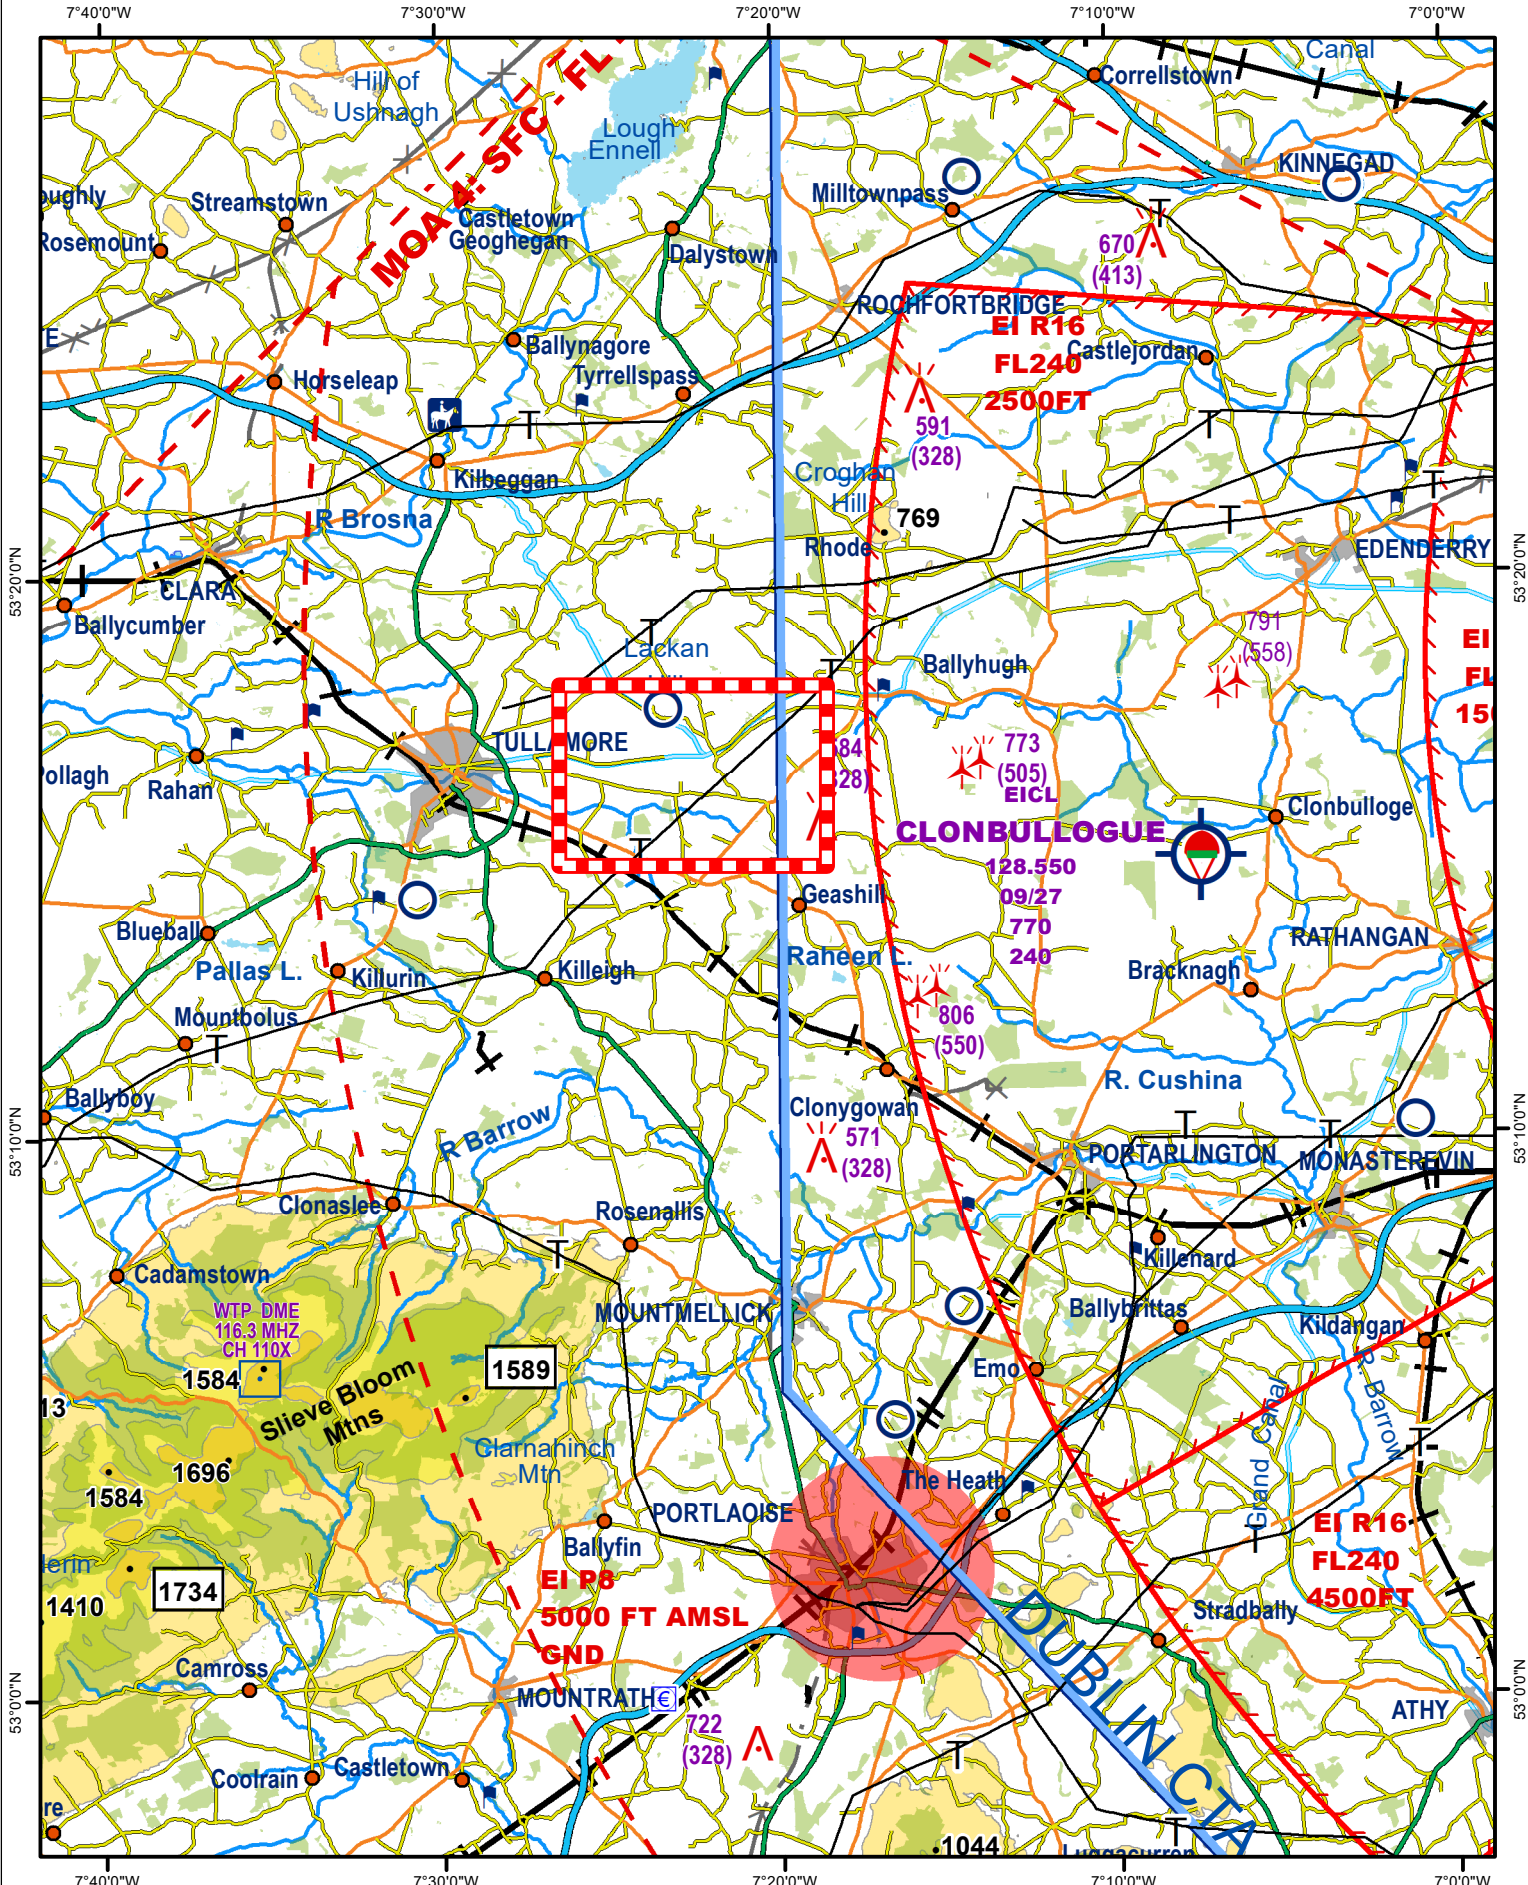

Hand Amendment HA#15: 1:500,000 Ed. 12 & 1:250,000 East Ed. 9 EISN-0165, Ballingar Mast, Tullamore, Offaly Removed

N.B. THIS CHART IS FOR INFORMATION PURPOSES ONLY, IT SHALL NOT BE USED FOR NAVIGATION

HA #15-Offaly, Ballingar Mast Removed
Position: 53° 16' 42.19" N, 007° 22' 18.72" W
Height: 980ft Elevation: 1222ft

1:250,000

[Unique ID: EISN-0165]

Based on Ordnance Survey Ireland by permission of the Government Permit 7109