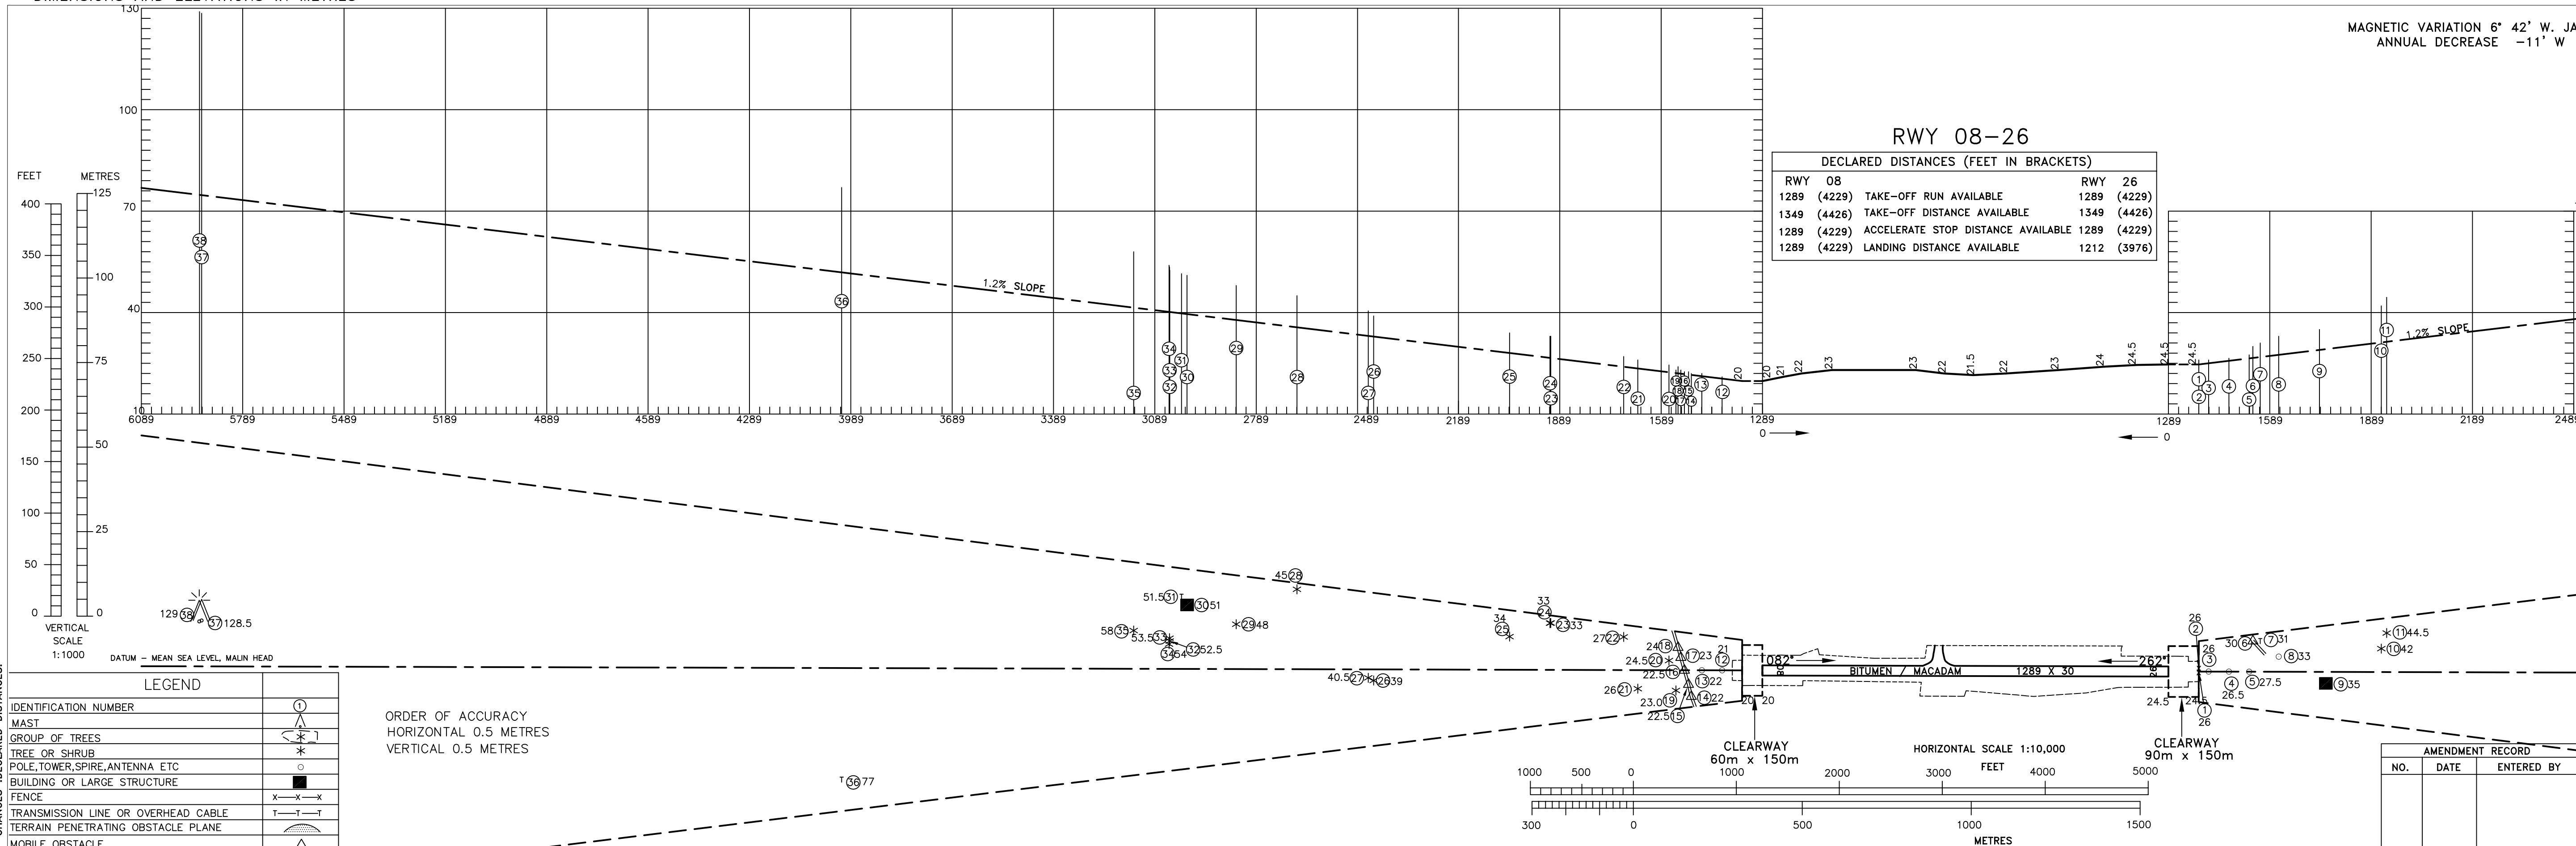

AERODROME OBSTACLE CHART - ICAO

GALWAY AIRPORT / IRELAND

TYPE A - OPERATING LIMITATIONS

CONSULT NOTAM FOR LATEST INFORMATION

MAGNETIC VARIATION 6° 42' W. JAN.
ANNUAL DECREASE -11' W

DIMENSIONS AND ELEVATIONS IN METRES

CHANGES : DECLARED DISTANCES.