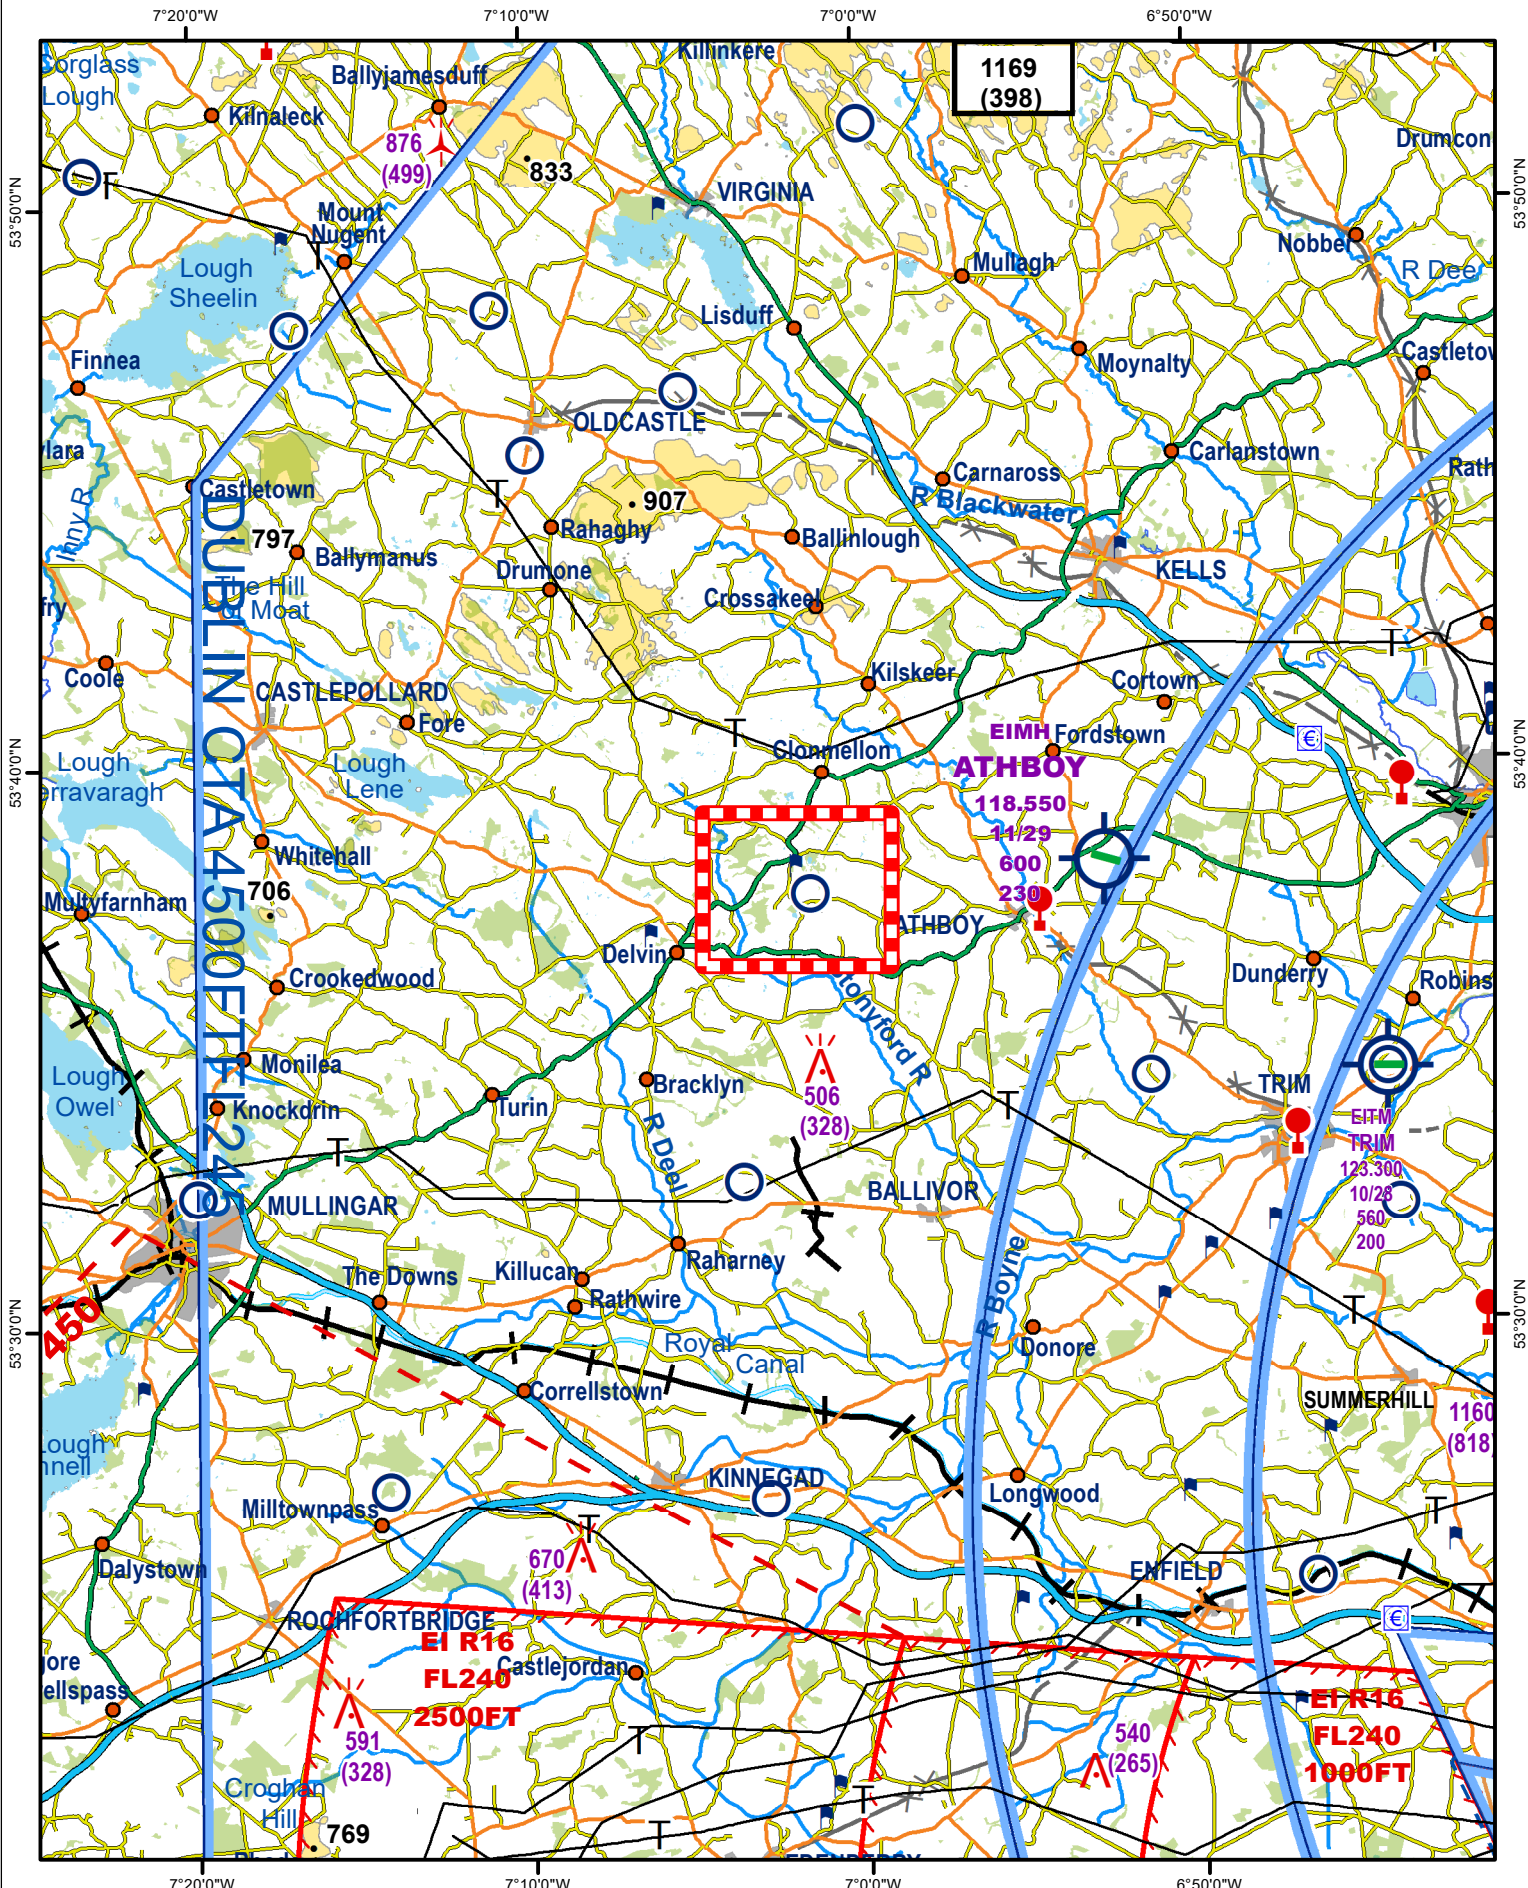

Hand Amendment HA#4: 1:500,000 Ed. 12 & 1:250,000 East Ed. 9 Clonmellon Airstrip, Westmeath

N.B. THIS CHART IS FOR INFORMATION PURPOSES ONLY, IT SHALL NOT BE USED FOR NAVIGATION

HA #4--Westmeath, Clonmellon Airstrip
Position: 53° 37' 42.05" N, 007° 01' 35.65" W
Elevation: 85ft

1:250,000