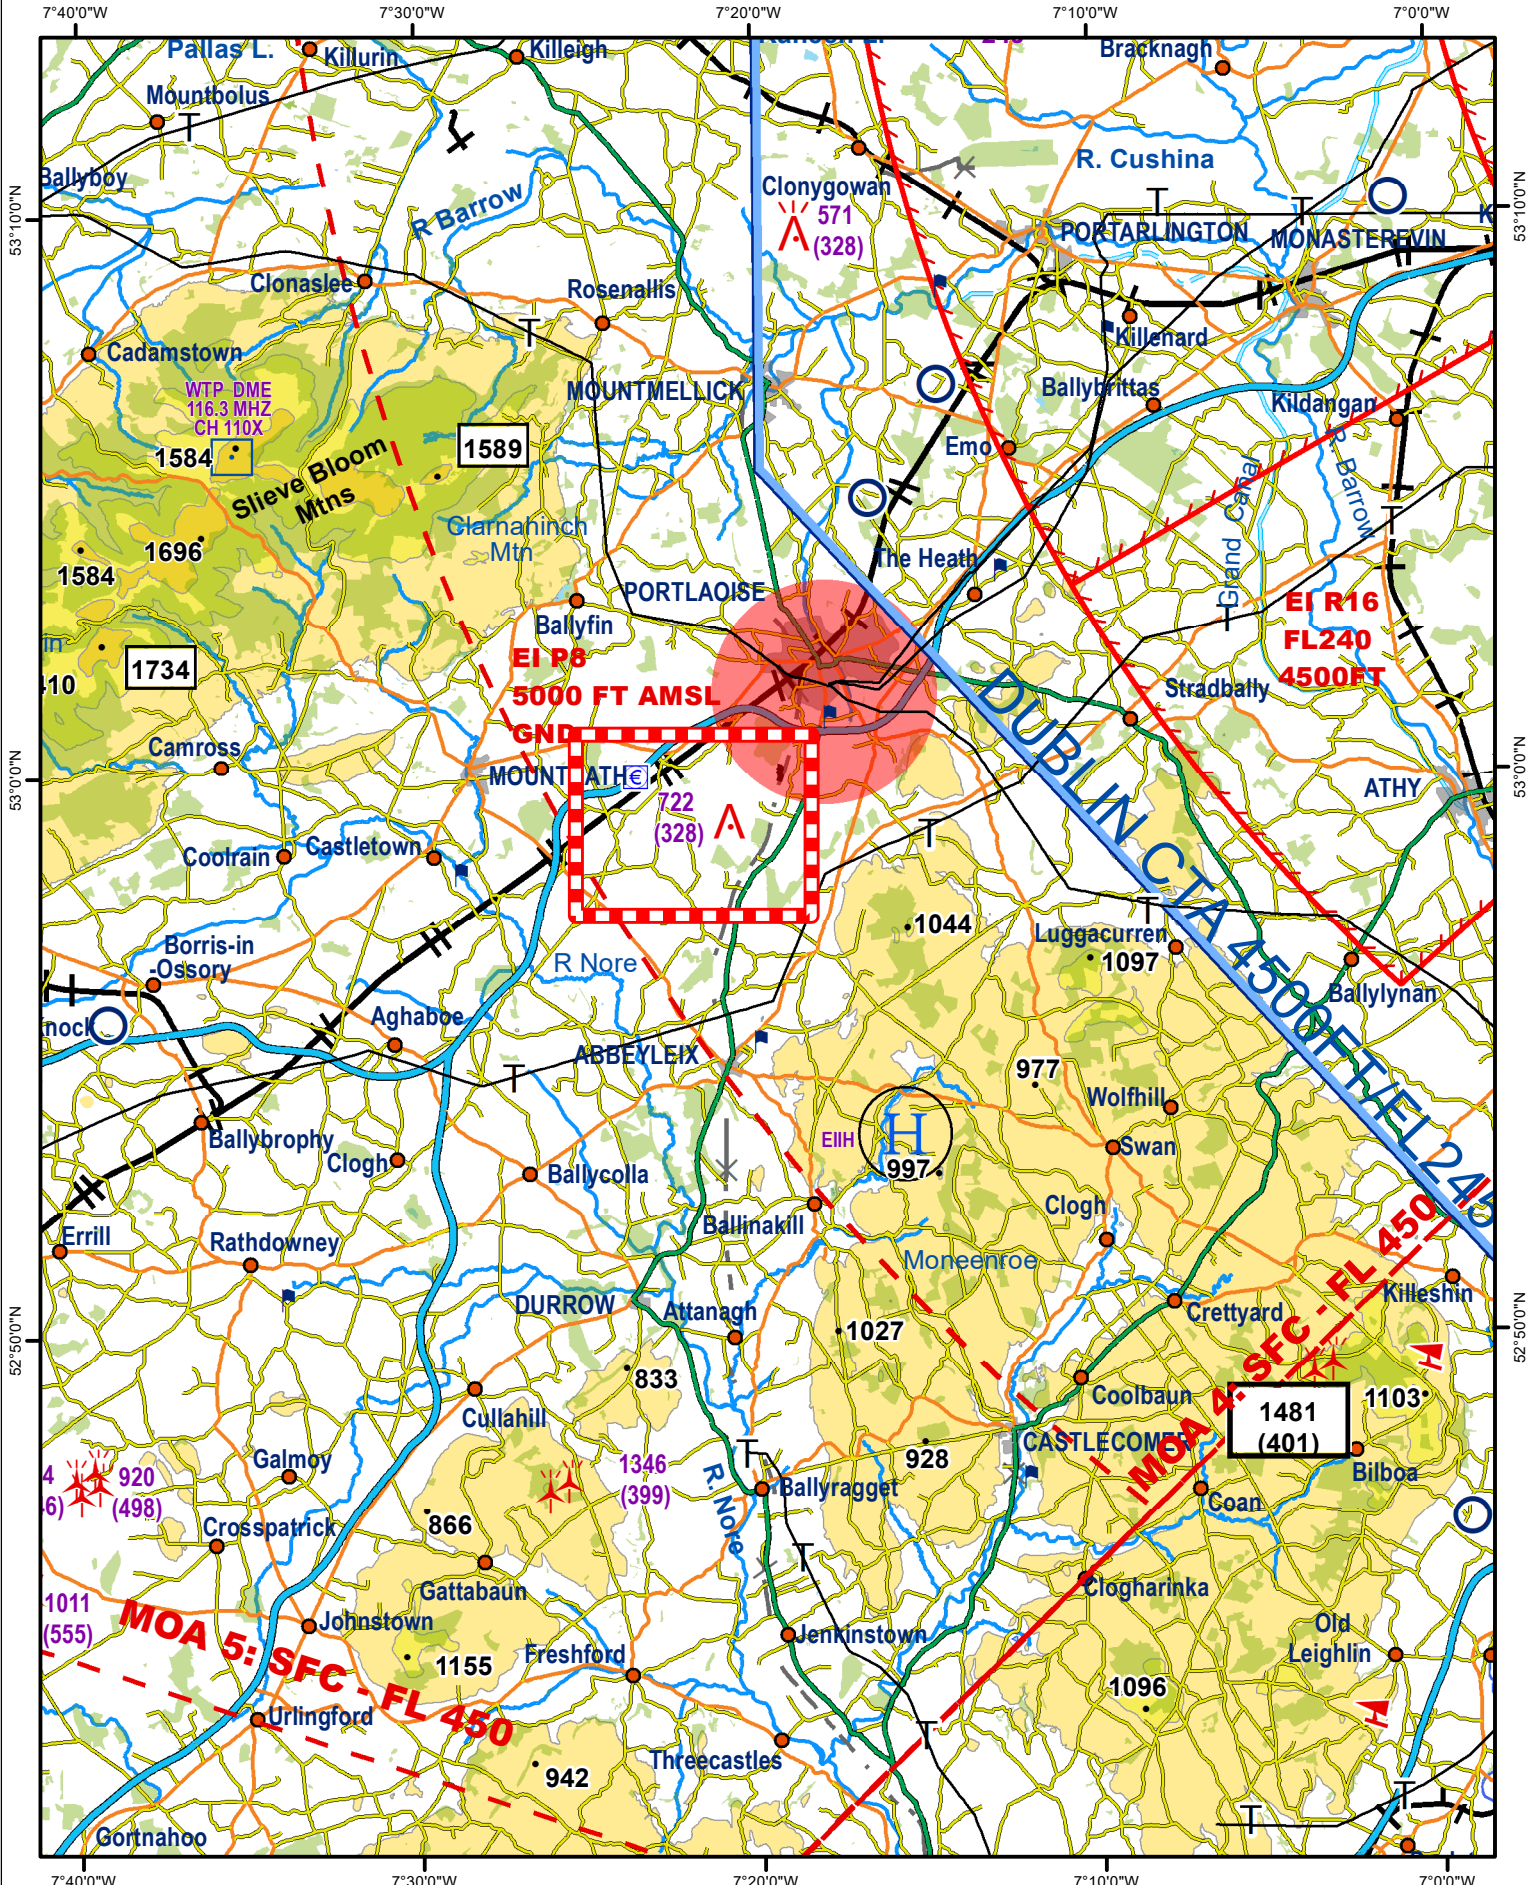

Hand Amendment HA#6: 1:500,000 Ed. 12 & 1:250,000 East Ed. 9 EISN-0462-Loais, Colt Met Mast

N.B. THIS CHART IS FOR INFORMATION PURPOSES ONLY, IT SHALL NOT BE USED FOR NAVIGATION

HA #6-Laais, Colt Met Mast
Position: 52° 59' 12.77" N, 007° 20' 51.33" W
Height: 328ft Elevation: 722ft

1:250,000

[Unique ID: EISN-0462]

Based on Ordnance Survey Ireland by permission of the Government Permit 7109