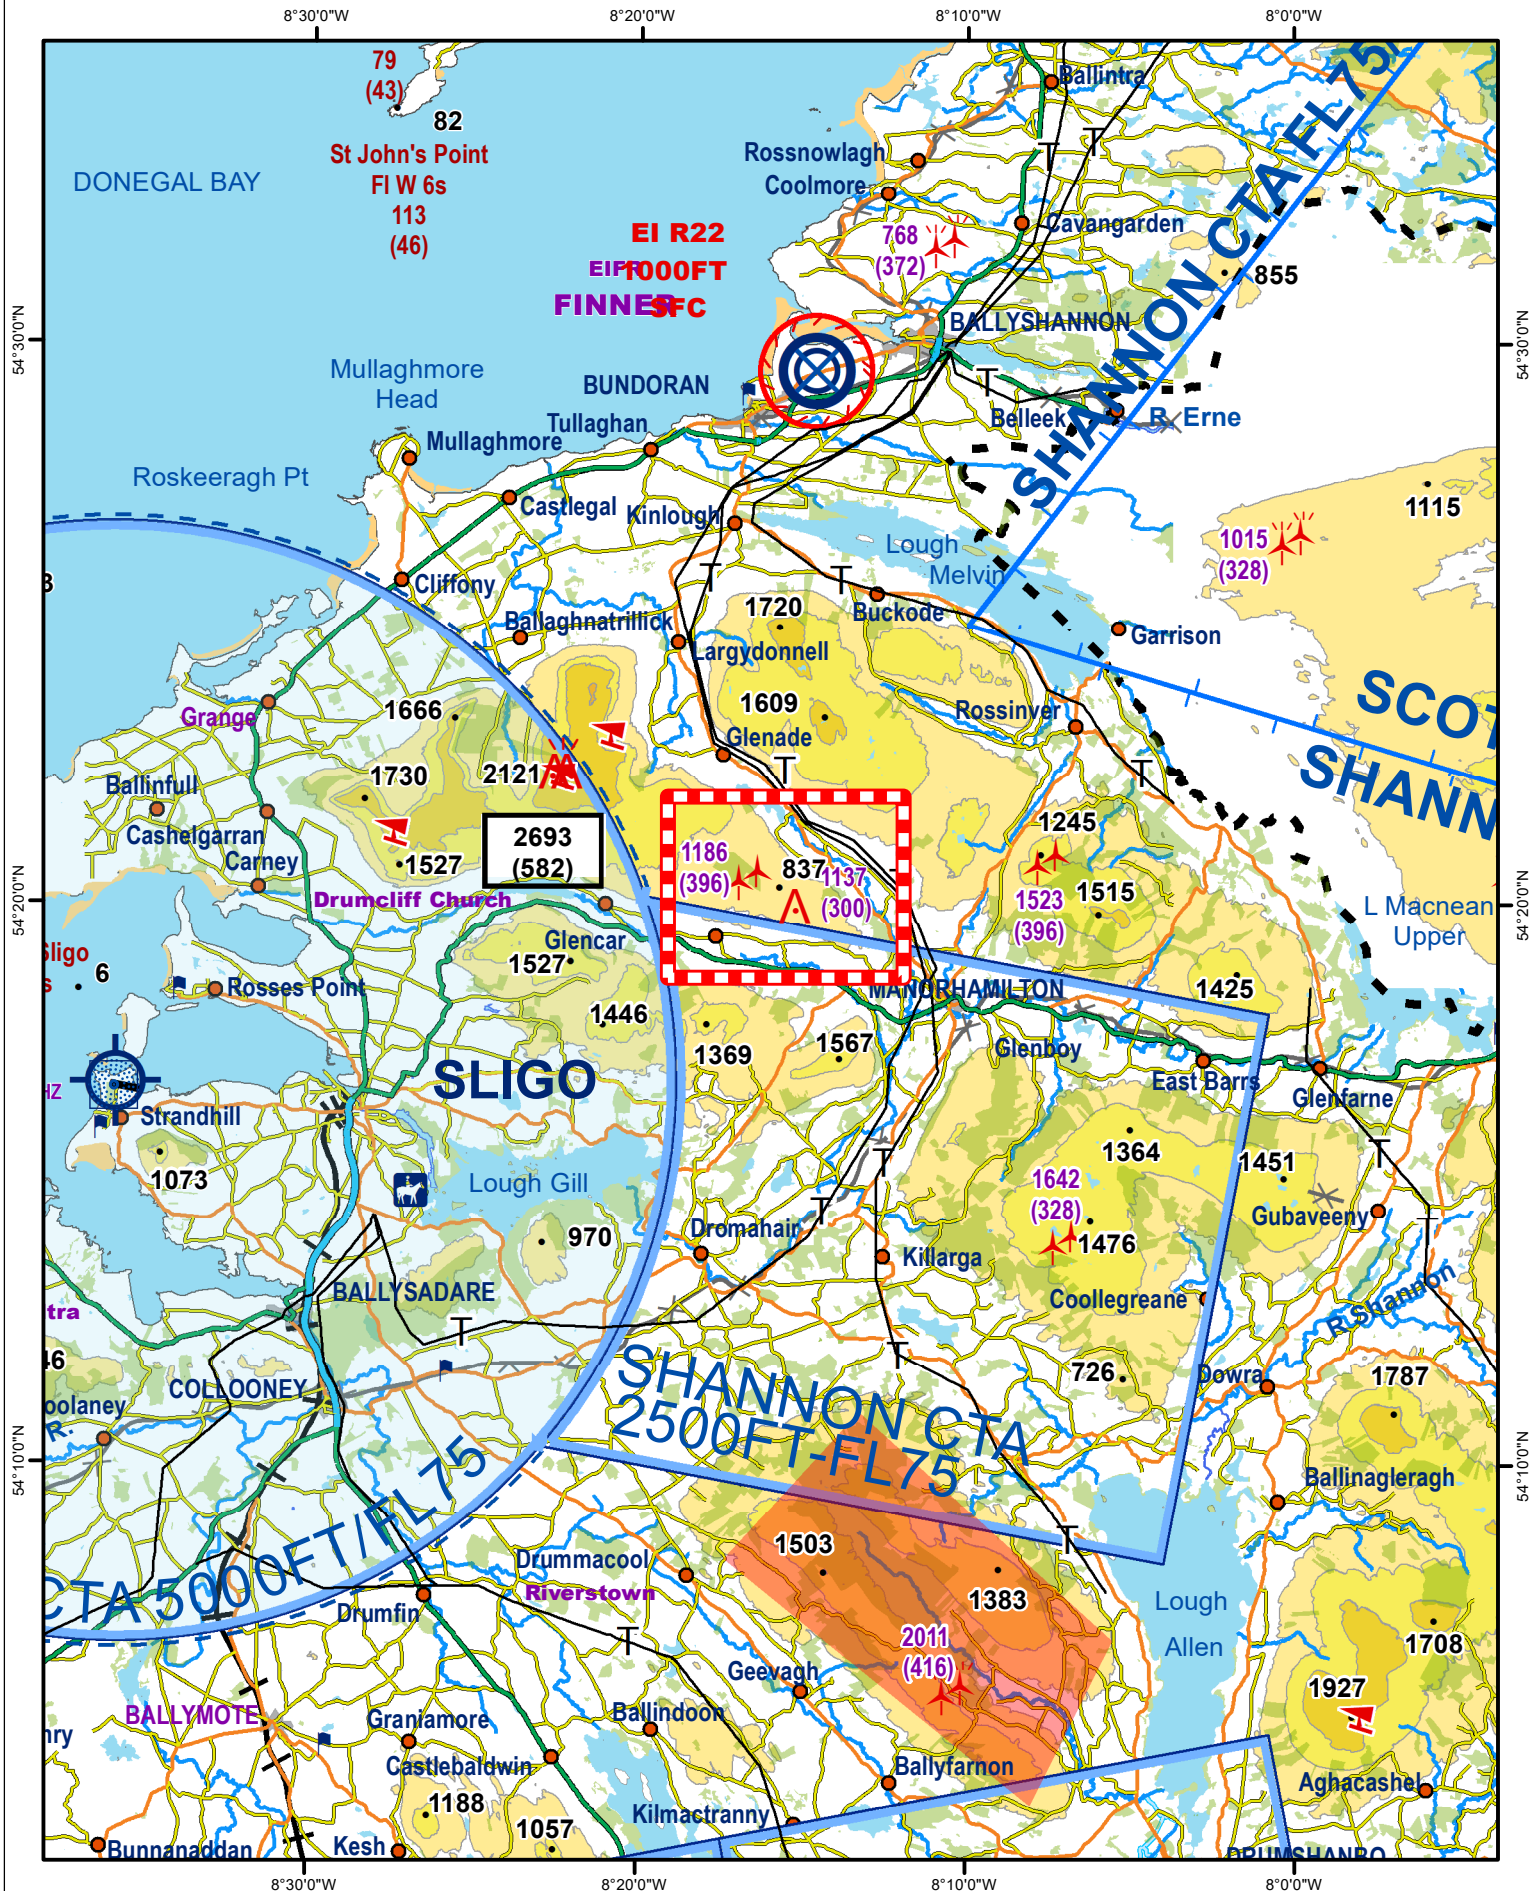

Hand Amendment HA#20: 1:500,000 Ed. 10 & 1:250,000 West Ed. 7 SSO-EISN-0230-Sligo, Unlit Mast

N.B. THIS CHART IS FOR INFORMATION PURPOSES ONLY, IT SHALL NOT BE USED FOR NAVIGATION

HA #20-Sligo, Unlit Mast
Position: 54° 19' 57.60" N, 008° 15' 16.80" W
Height: 300ft Elevation: 1137ft

1:250,000

[Unique ID: SSO-EISN-0230]

Based on Ordnance Survey Ireland by permission of the Government Permit 7109