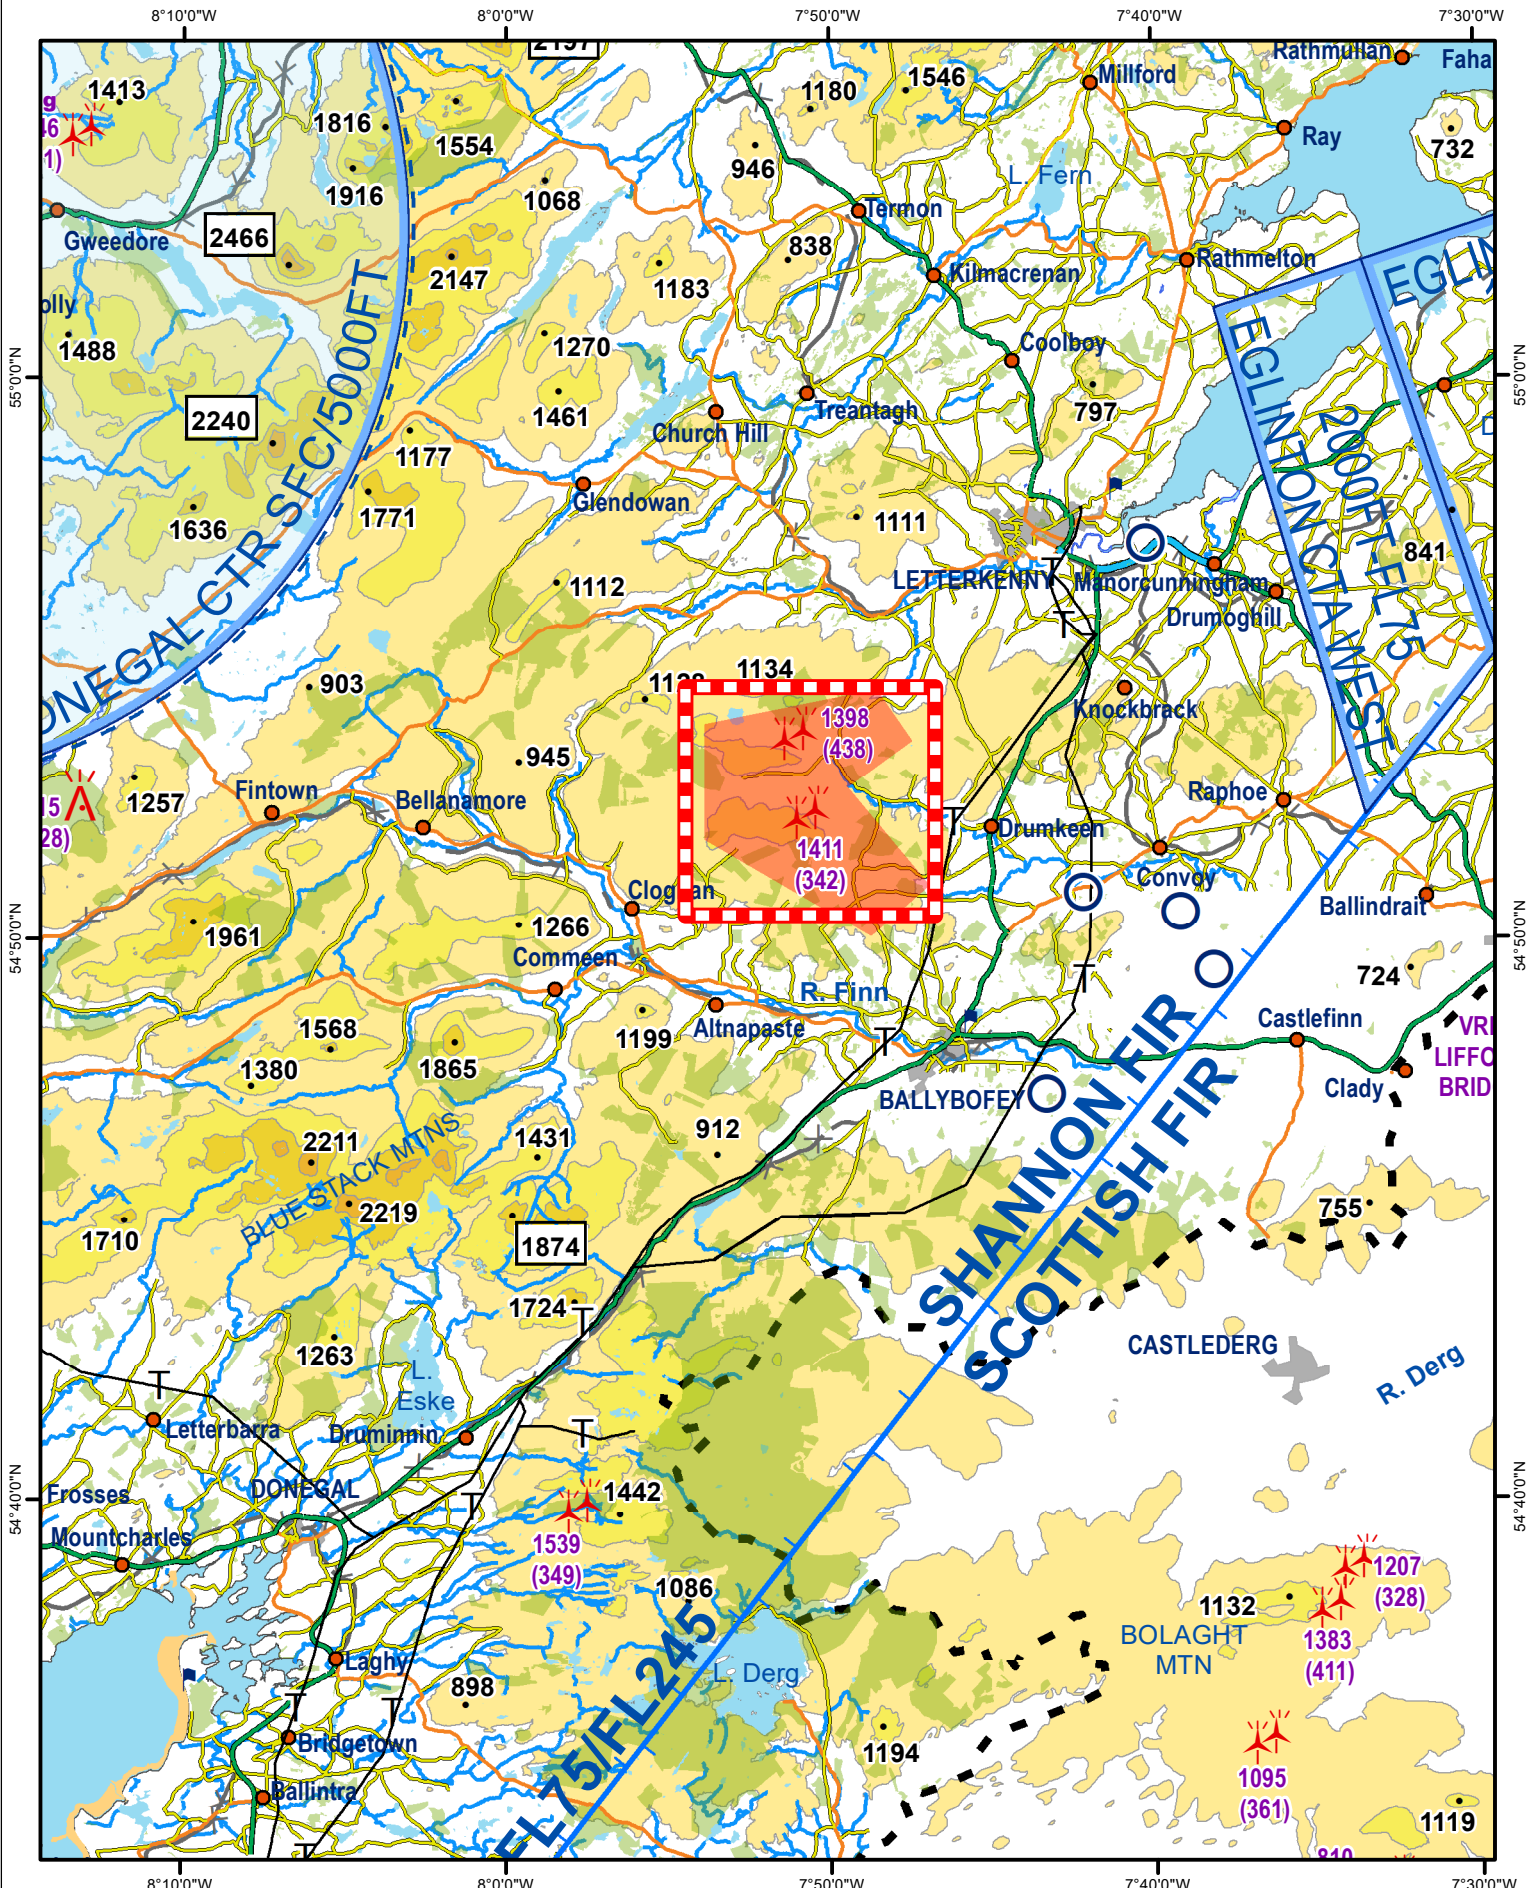

Hand Amendment HA#11: 1:500,000 Ed. 12 & 1:250,000 North Ed. 9 EISN-0465-Donegal, Lenalea Wind Farm

N.B. THIS CHART IS FOR INFORMATION PURPOSES ONLY, IT SHALL NOT BE USED FOR NAVIGATION

HA #11-Donegal, Lenalea Wind Farm
Position: 54° 53' 22.50" N, 007° 51' 31.18" W
Height: 438ft Elevation: 1398ft

1:250,000

[Unique ID: EISN-0465]

Based on Ordnance Survey Ireland by permission of the Government Permit 7109