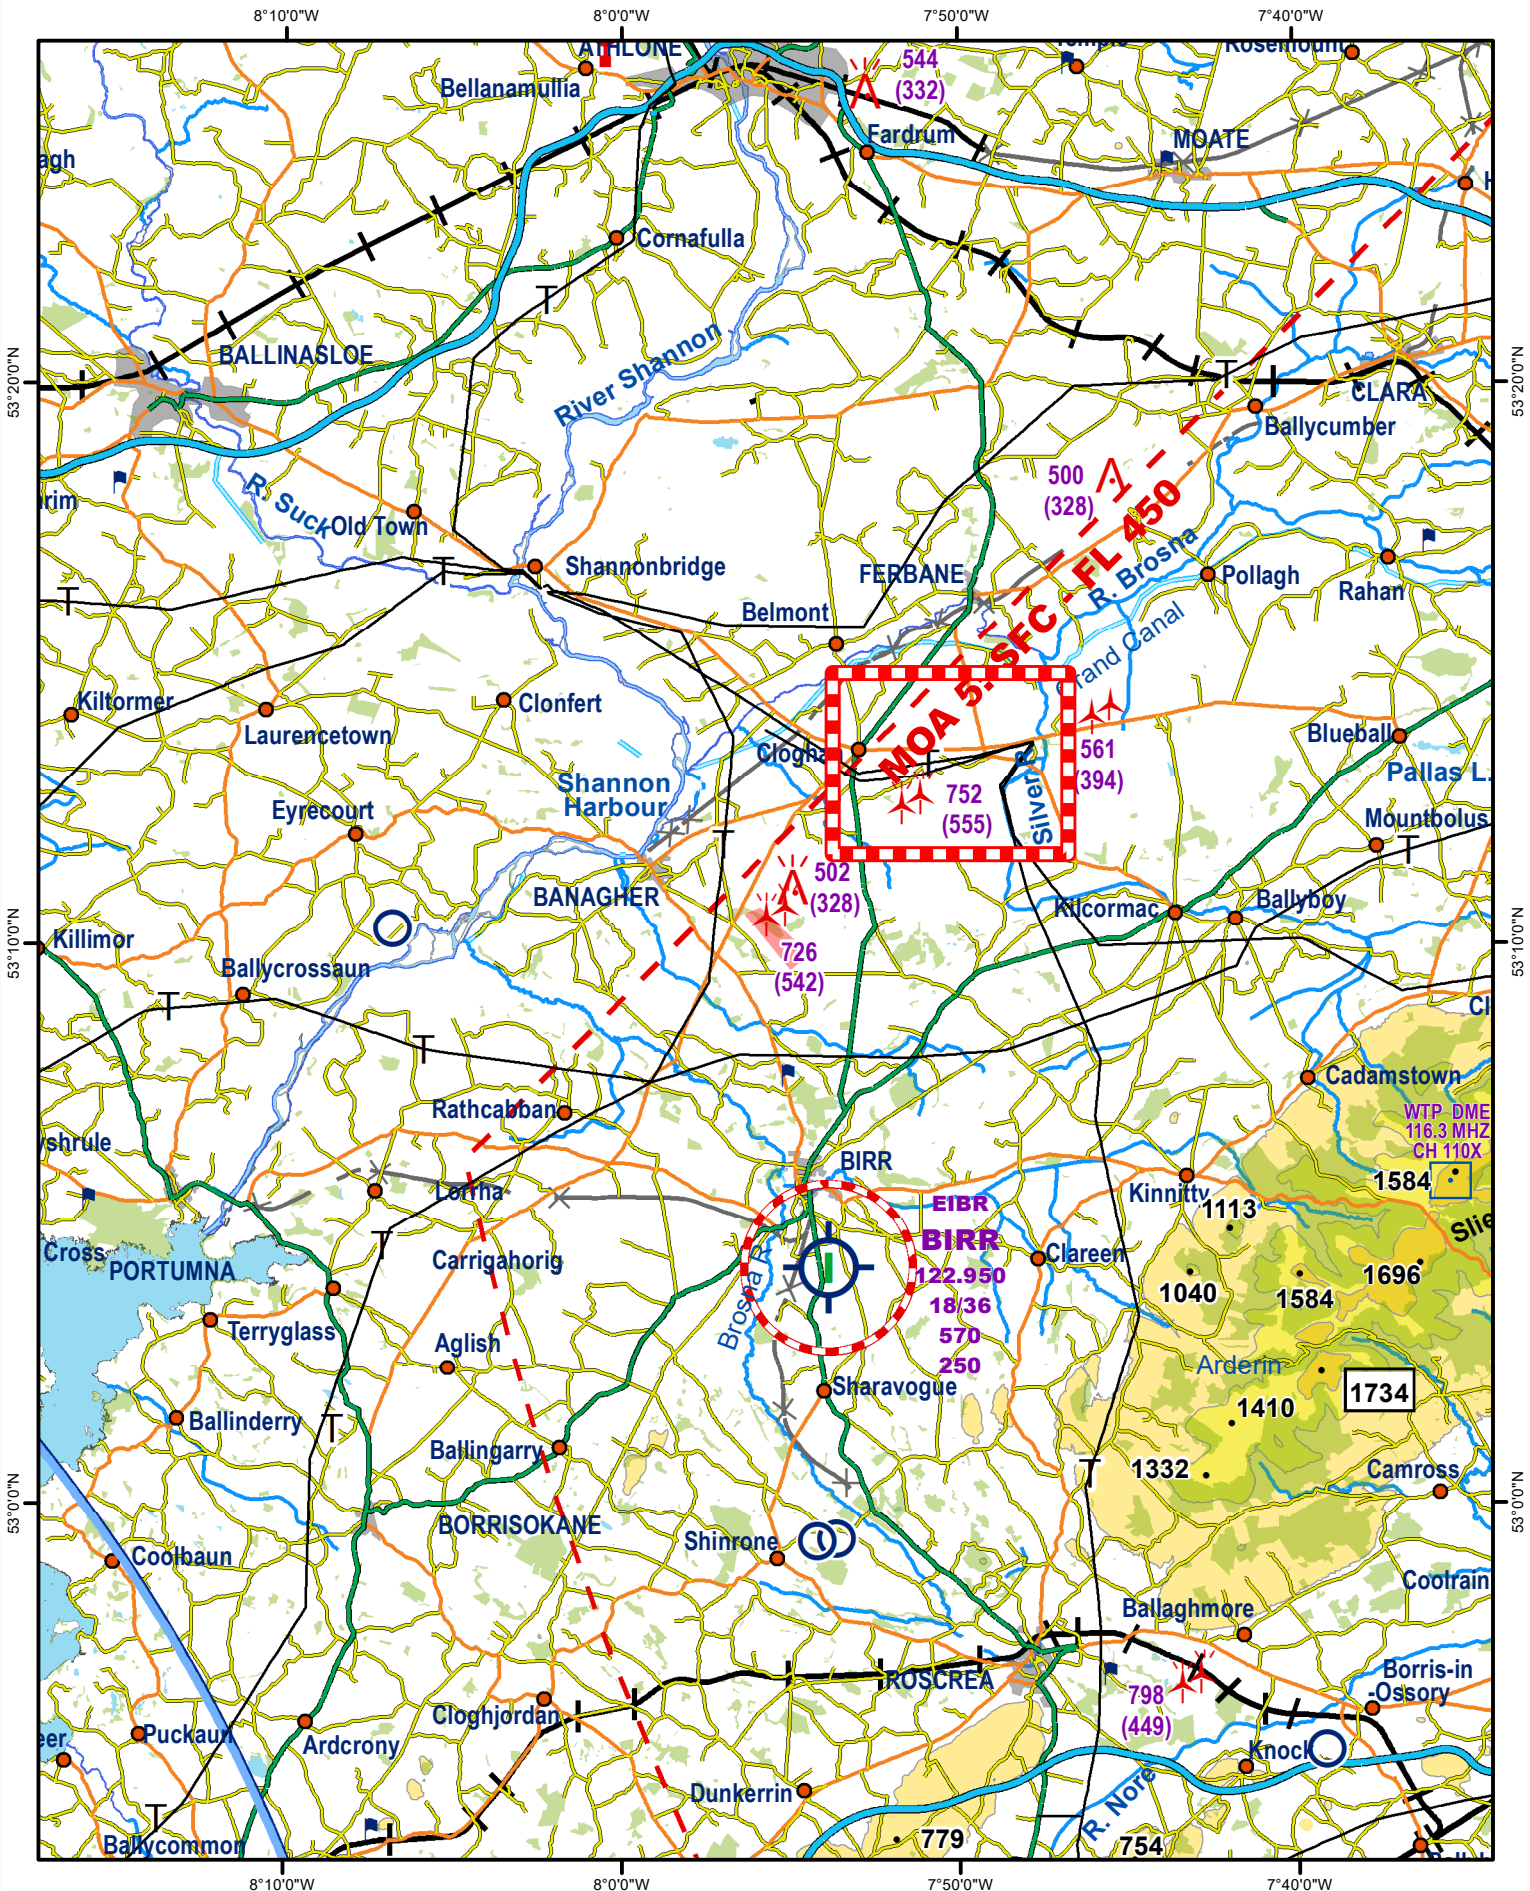

# Hand Amendment HA#10: 1:500,000 Ed. 12 & 1:250,000 East Ed. 9 EISN-0464-Offaly, Cloghan Wind Farm

N.B. THIS CHART IS FOR INFORMATION PURPOSES ONLY, IT SHALL NOT BE USED FOR NAVIGATION

**HA #10-Offaly, Cloghan Wind Farm**  
**Position: 53° 12' 22.60" N, 007° 51' 47.75" W**  
**Height: 555ft Elevation: 752ft**

1:250,000

[Unique ID: EISN-0464]

Based on Ordnance Survey Ireland by permission of the Government Permit 7109