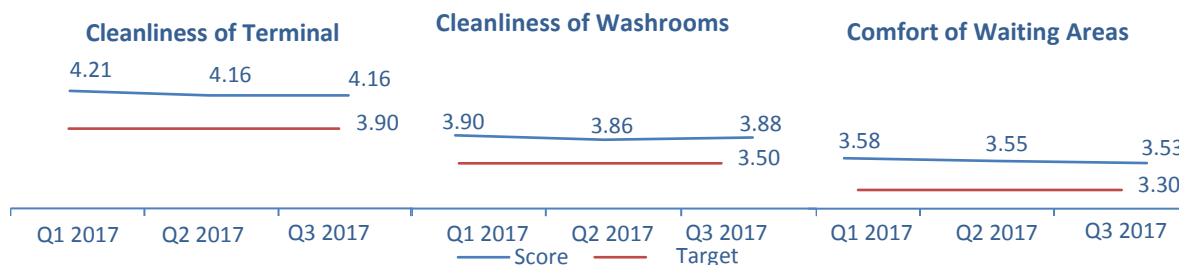

Passenger ACI Survey Results	Results Q3 2017	Results Q2 2017	Target	Revenue at Risk (%)	Price Cap Reduction
Cleanliness of airport terminal	4.16	4.16	3.90 / 5	0.25	-
Cleanliness of washrooms / toilets	3.88	3.86	3.50 / 5	0.25	-
Comfort of waiting / gate areas	3.53	3.55	3.30 / 5	0.25	-