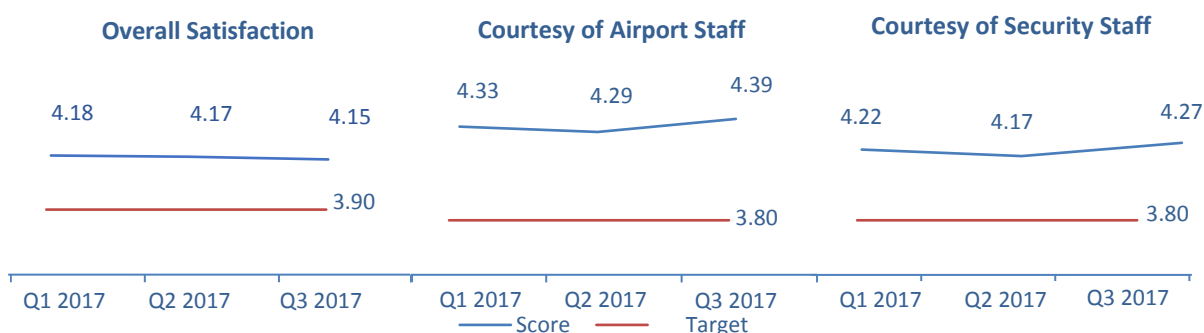

Out-bound baggage handling Percentage of time that the out-bound baggage handling system is unavailable for more than 30 minutes during hours of operation.	0%	0%	0%	0.75	-
In-bound baggage handling Percentage of time that the in-bound baggage handling system is available during hours of operation.	99.72%	99.83%	99%	0.25	-
Passenger ACI Survey Results	Results Q3 2017	Results Q2 2017	Target	Revenue at Risk (%)	Price Cap Reduction
Overall satisfaction	4.15	4.17	3.90 / 5	0.25	-
Courtesy, helpfulness of airport staff	4.39	4.29	3.80 / 5	0.10	-
Courtesy, helpfulness of security staff	4.27	4.17	3.80 / 5	0.15	-