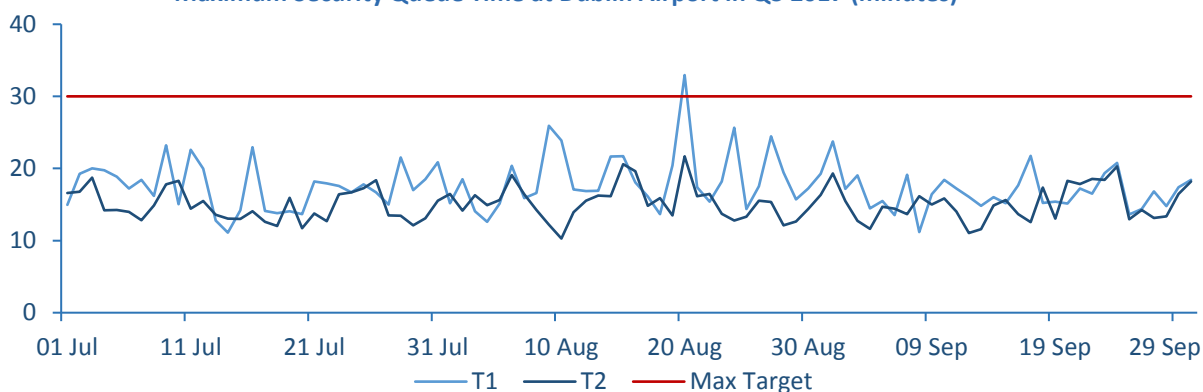

Q3 2017 Dublin Airport Quality of Service Monitoring, 6 November 2017

This report evaluates the performance in Q3 2017 of Dublin Airport in relation to the minimum quality of service (QoS) standards set by the Commission in the 2014 Determination. A total of 12 targets are monitored, including security queue wait times, baggage handling facilities and passenger survey results.

There was a breach in Q3 2017, on 20 August the security queue in Terminal 1 exceeded 30 minutes. There will be a reduction in the 2017 price cap of 0.05% based on these results. All other targets were achieved.

Q3 2017 QoS Performance at Dublin Airport

Measures Collected by Dublin Airport	Results Q3 2017	Results Q2 2017	Target	Revenue at Risk (%)	Price Cap Reduction
Security queue wait time Number of days passengers queue for more than 30 minutes at security.	1 day (T1) 20 Aug (33 min)	0 days	0 days	1.5	0.05%

Maximum Security Queue Time at Dublin Airport in Q3 2017 (minutes)